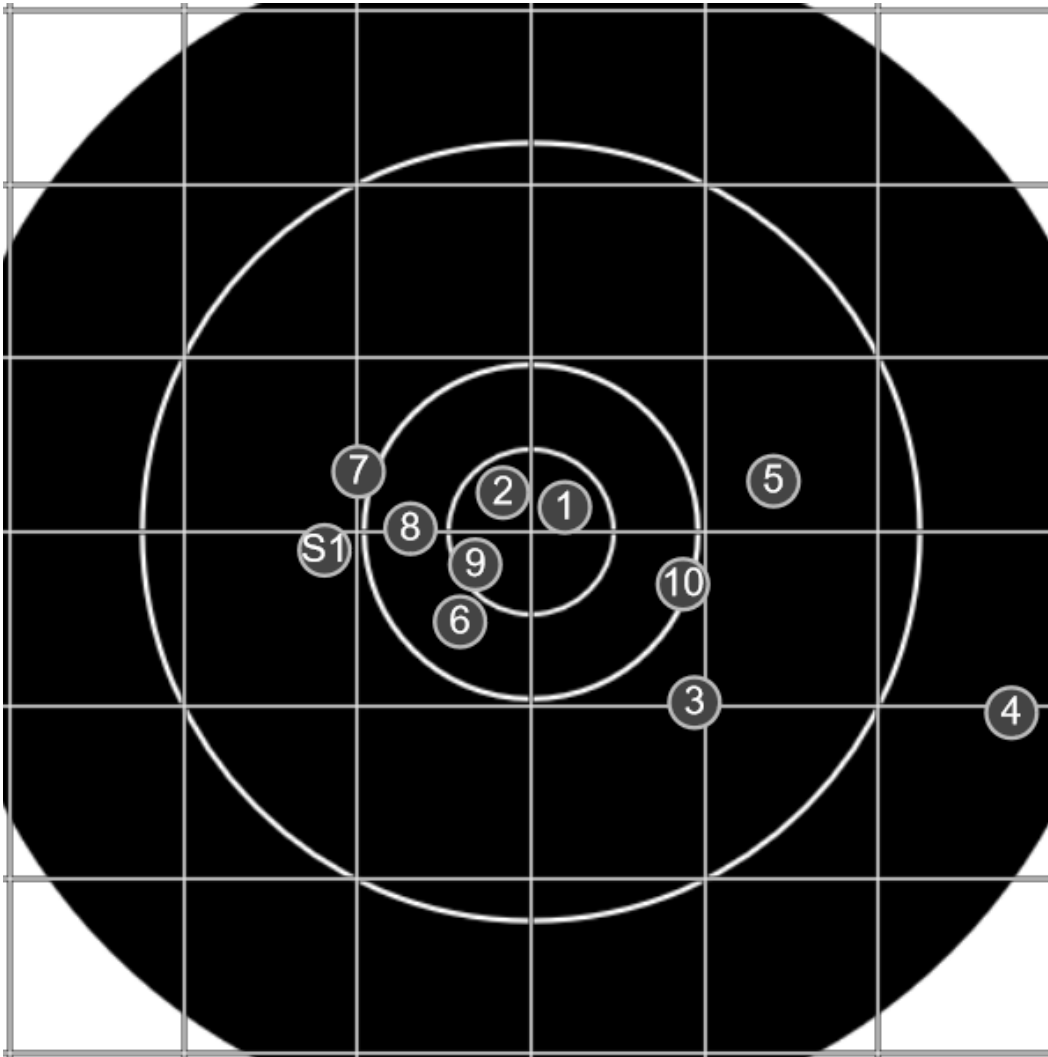

**SILVER
MOUNTAIN
TARGETS**
Made in Canada

true
20/01/2024
1:28:34 pm

BRC Club Shoot
Series 3
500 yards

BRC T6 [-67]
AU-500y

Group: 533.5 mm
(500.5w x 184.8h)

(Iron)
Shooter
Gordon Shepherd [m02]

45.3

FINAL
v: 2055, sd: 9.6

FINAL
v: 2065, sd: 12.0

| # | fps | score |
|----|------|-------|
| 10 | 2060 | 5 |
| 9 | 2080 | 4 |
| 8 | 2076 | 5 |
| 7 | 2079 | 4 |
| 6 | 2058 | 5 |
| 5 | 2073 | V |
| 4 | 2042 | V |
| 3 | 2058 | V |
| 2 | 2054 | 5 |
| 1 | 2072 | 4 |
| S2 | 2065 | (4) |
| S1 | 2064 | (4) |