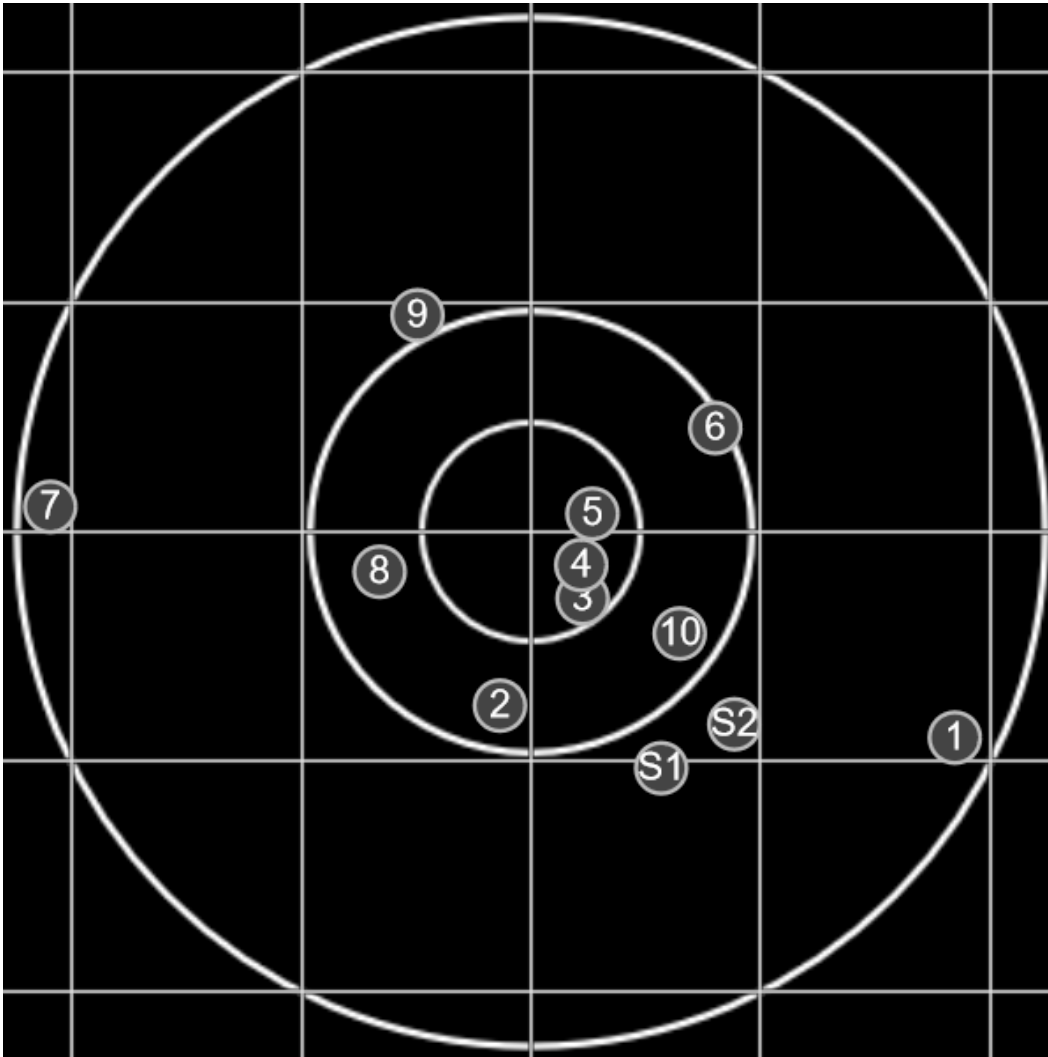

**SILVER
MOUNTAIN
TARGETS**
Made in Canada

true
20/01/2024
2:18:31 pm

BRC Club Shoot
Series 3
500 yards

BRC T6 [-67]
AU-500y

Group: 541.0 mm
(524.2w x 244.7h)

(Iron)

Shooter
Gordon Shepherd [m02]

47.3

FINAL
v: 2065, sd: 12.0

#	fps	score
10	2060	5
9	2080	4
8	2076	5
7	2079	4
6	2058	5
5	2073	V
4	2042	V
3	2058	V
2	2054	5
1	2072	4
S2	2065	(4)
S1	2064	(4)