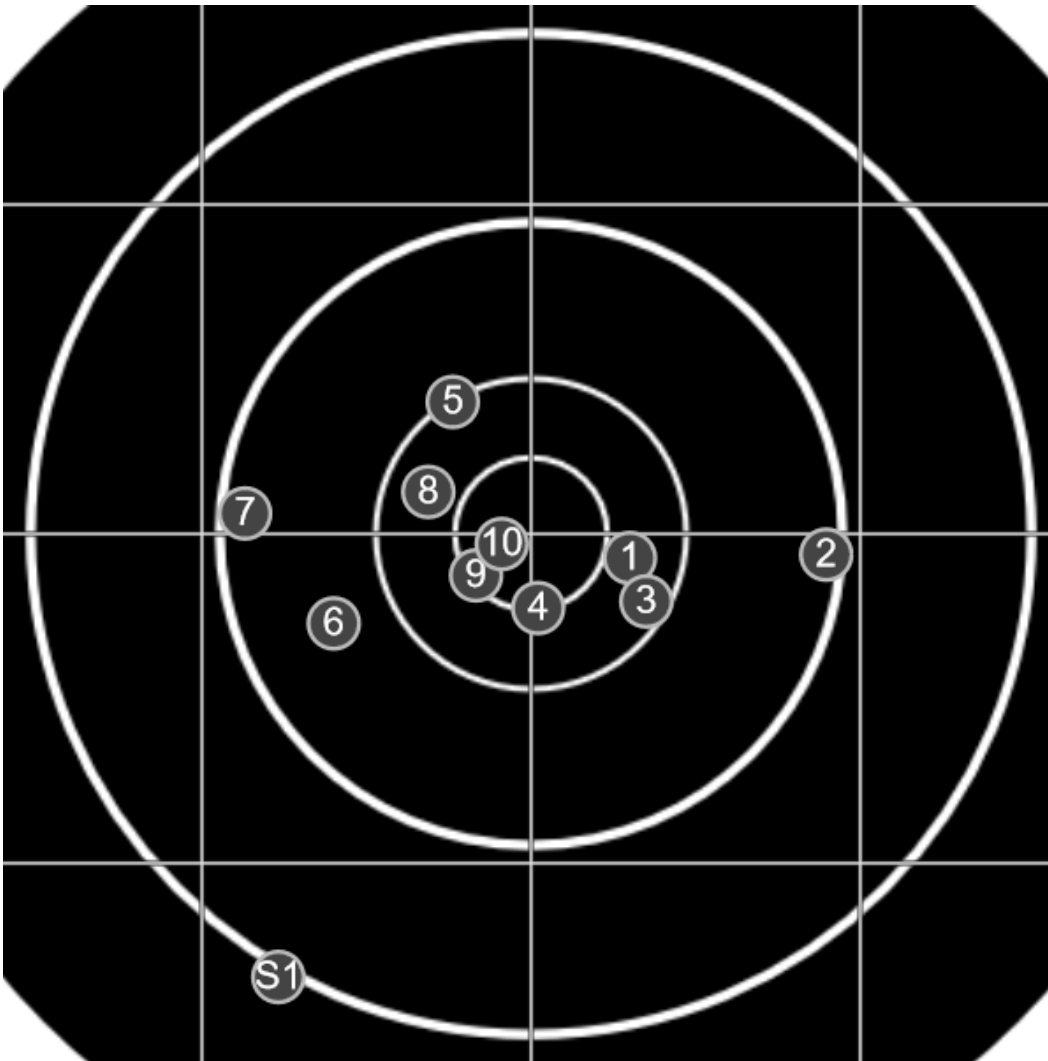

**SILVER
MOUNTAIN
TARGETS**
Made in Canada

true
06/01/2024
1:07:39 pm

BRC Club Shoot
Series 2
900 yards

BRC T4 [-71]
AU-LR

Group: 469.8 mm
(468.6w x 178.5h)

(F)
Shooter
Ben Wright [m09]

57.3

FINAL
v: 1608, sd: 5.7