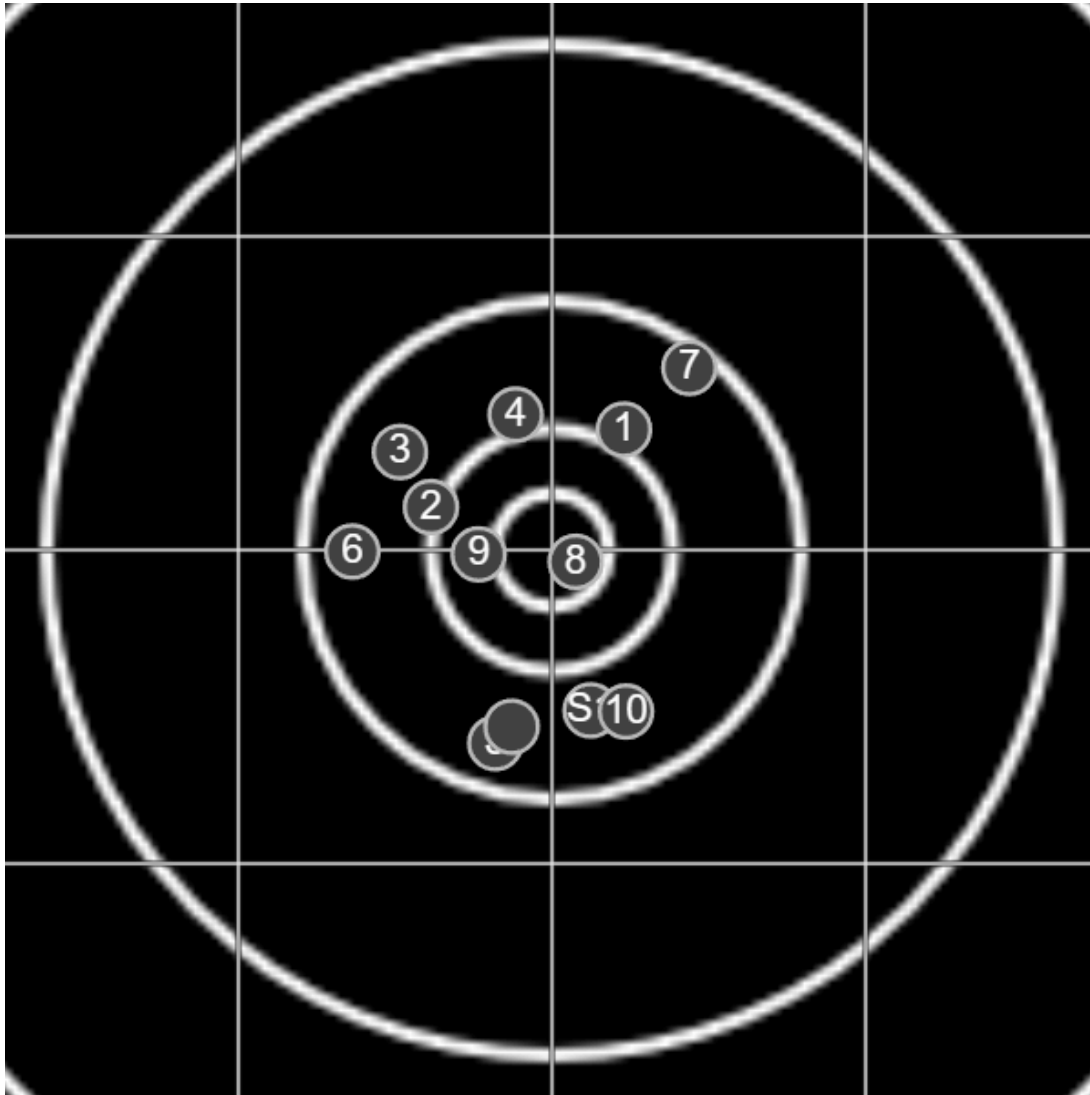

**SILVER  
MOUNTAIN  
TARGETS**  
Made in Canada

true  
02/03/2024  
3:42:41 pm

**BRC Club Shoot**  
Series 3  
300 yards

**BRC T6 [-57]**  
AU-300y

Group: 107.2 mm  
(85.6w x 95.3h)

(F)  
**Shooter**  
Garry Cafe [m28]

**55.2**

**FINAL**  
v: 2314, sd: 13.6

#	fps	score
	2355	5
10	2330	5
9	2300	X
8	2308	X
7	2312	5
6	2347	5
5	2308	5
4	2314	6
3	2315	5
2	2302	6
1	2303	6
S1	2280	(5)

**SILVER  
MOUNTAIN  
TARGETS**  
Made in Canada

true  
02/03/2024  
4:03:28 pm

**BRC Club Shoot**  
Series 3  
300 yards

**BRC T5 [-63]**  
AU-300y

Group: 68.0 mm  
(63.5w x 65.3h)

(F)  
**Shooter**  
Garry Cafe [m28]

**57.1**

**FINAL**  
v: 2374, sd: 9.2