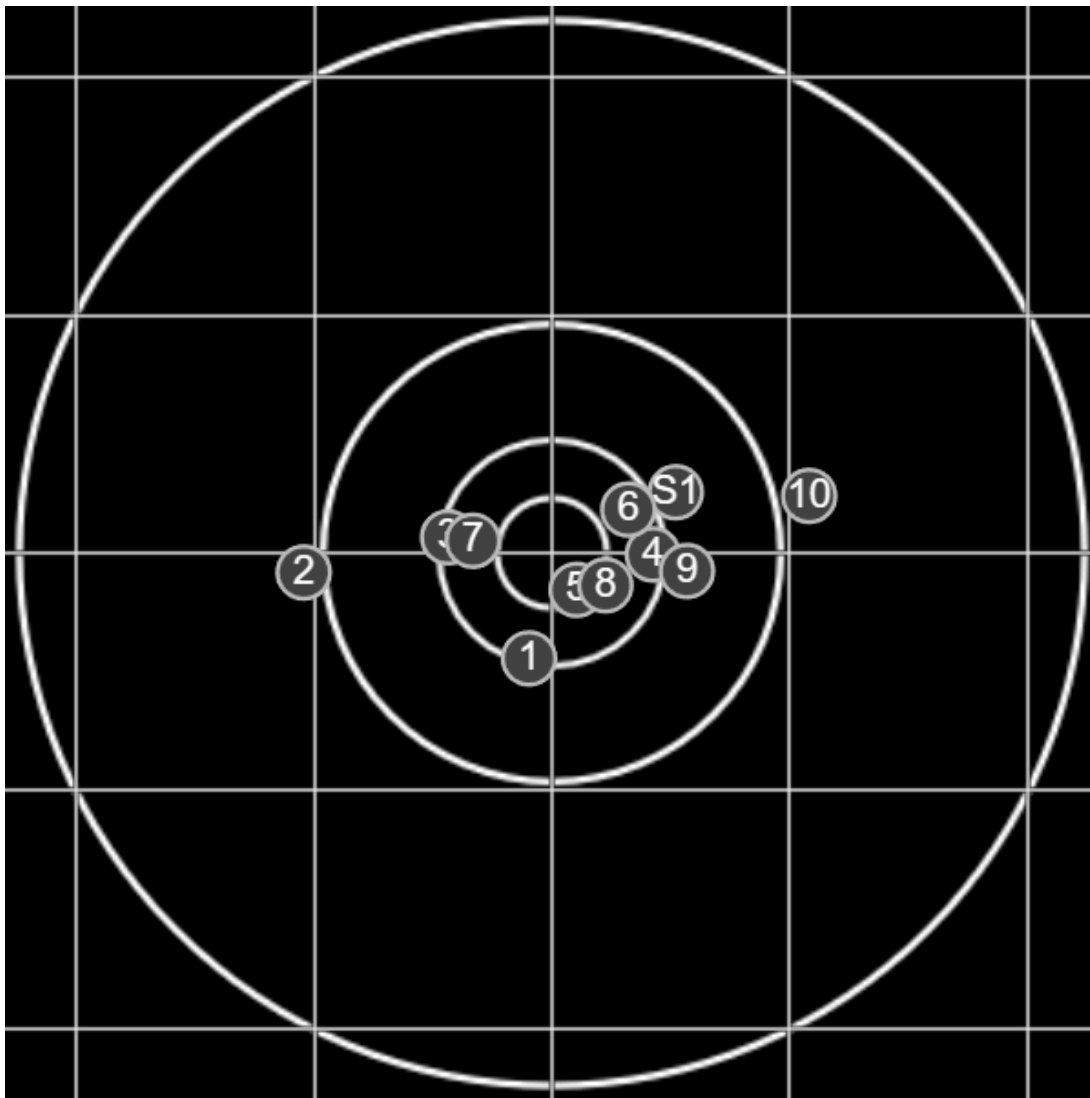

**SILVER  
MOUNTAIN  
TARGETS**  
Made in Canada

true  
09/03/2024  
2:40:48 pm

**BRC Club Shoot**  
Series 3  
500 yards

**BRC T6 [-60]**  
AU-500y

Group: 286.0 mm  
(282.8w x 91.0h)

(F)  
**Shooter**  
Garry Cafe [m28]

**55.2**

**FINAL**  
v: 2114, sd: 23.3

#	fps	score
10	2097	4
9	2166	5
8	2082	X
7	2111	6
6	2092	6
5	2102	X
4	2132	6
3	2114	6
2	2134	4
1	2110	6
S1	2138	(5)

**SILVER  
MOUNTAIN  
TARGETS**  
Made in Canada

true  
09/03/2024  
3:44:29 pm