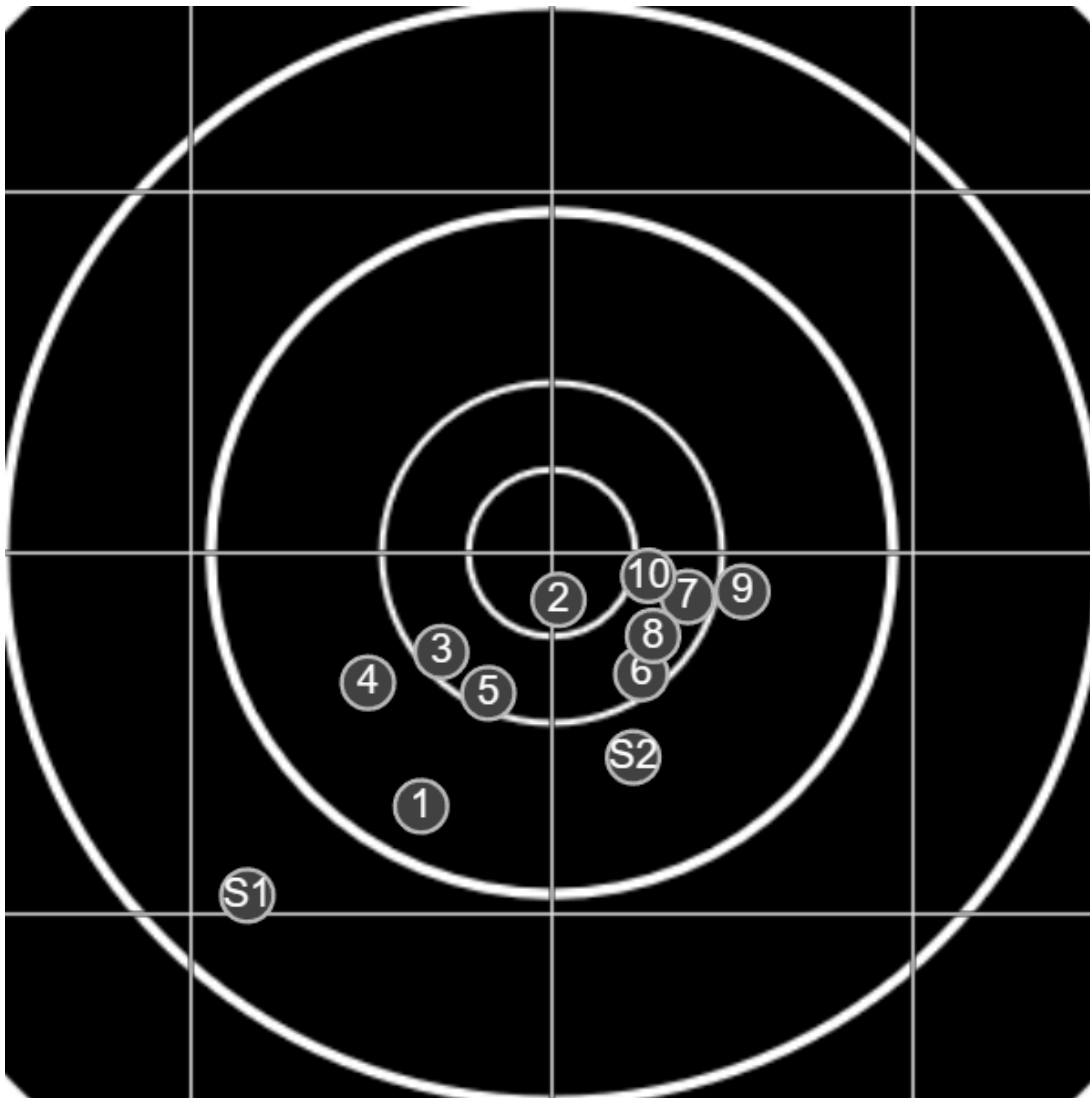

**SILVER
MOUNTAIN
TARGETS**
Made in Canada

true
27/04/2024
12:32:53 pm

BRC Club Shoot
Series 4
800 yards

BRC T4 [-74]
AU-LR

Group: 284.4 mm
(275.6w x 169.6h)

(F)
Shooter
Mal Wright [m24]

57.1

FINAL
v: 1880, sd: 4.7

#	fps	score
10	1877	6
9	1881	5
8	1876	6
7	1878	6
6	1878	6
5	1879	6
4	1878	5
3	1880	6
2	1893	X
1	1881	5
S2	1895	(5)
S1	1894	(4)

**SILVER
MOUNTAIN
TARGETS**
Made in Canada

true
27/04/2024
12:56:39 pm

BRC Club Shoot
Series 4
800 yards

BRC T4 [-74]
AU-LR

Group: 151.8 mm
(145.4w x 136.5h)

(F)
Shooter
Mal Wright [m24]

60.4

FINAL
v: 1881, sd: 6.7

#	fps	score
10	1887	X
9	1880	6
8	1886	6
7	1881	X
6	1869	6
5	1885	X
4	1891	6
3	1873	X
2	1884	6
1	1873	6
S1	1882	(5)