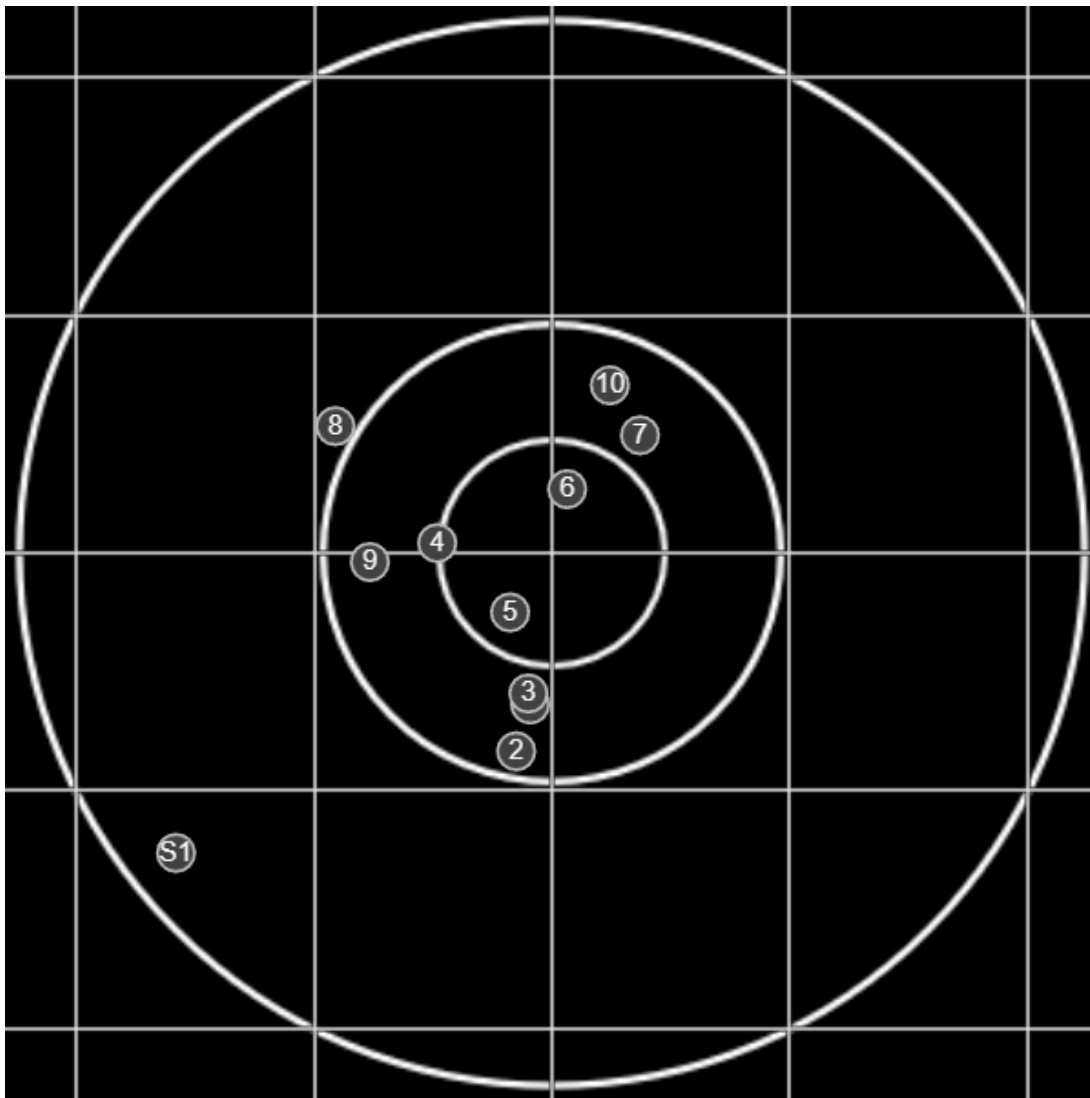

**SILVER
MOUNTAIN
TARGETS**
Made in Canada

true
18/05/2024
12:44:57 pm

BRC Club Shoot
Series 4
500 yards

BRC T4 [-57]
AU-500y

Group: 211.4 mm
(170.4w x 204.8h)

(Iron)
Shooter
Dennis Lavelle [m04]

49.3

FINAL
v: 2056, sd: 29.7