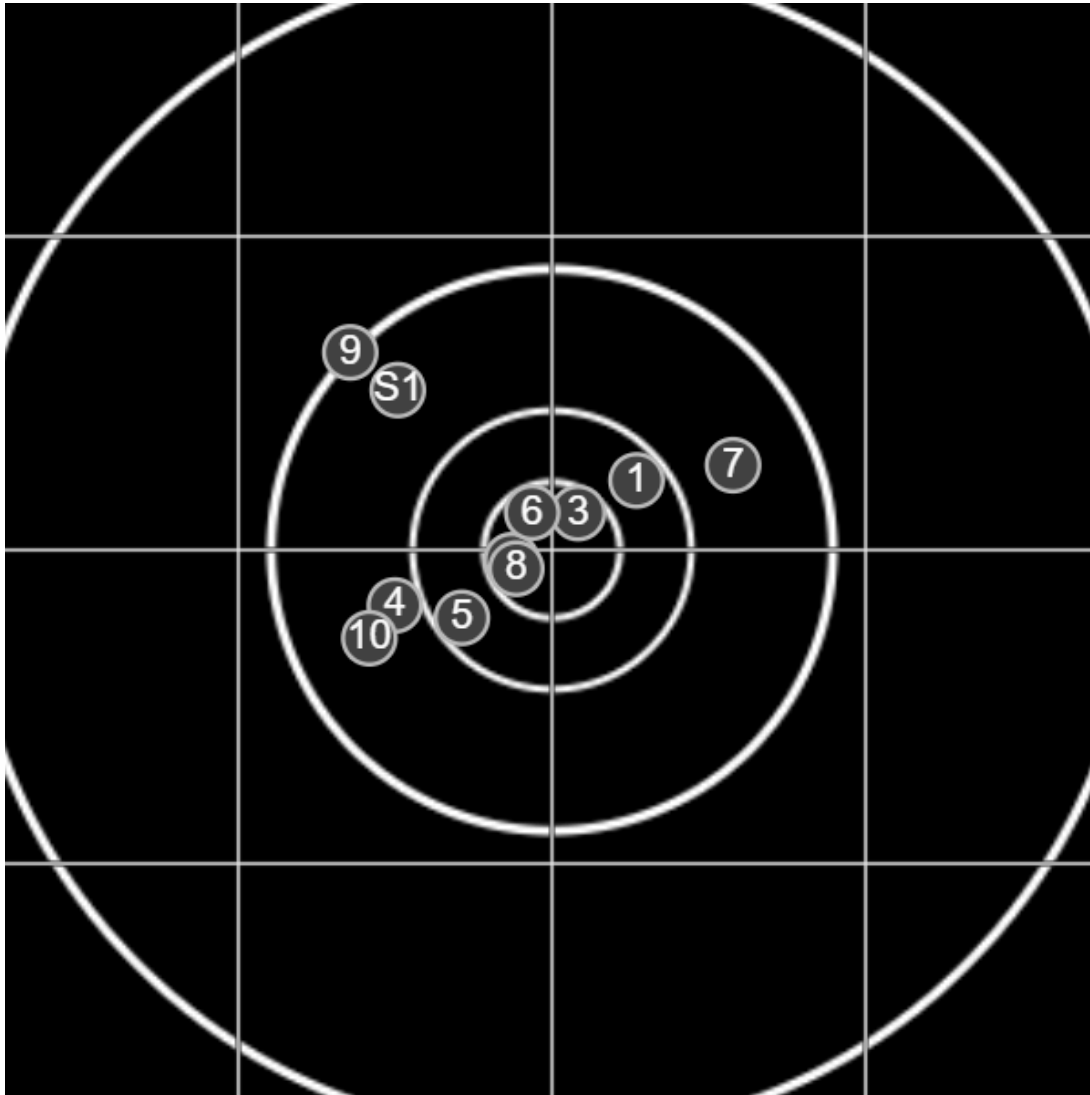

**SILVER  
MOUNTAIN  
TARGETS**  
Made in Canada

Eppo  
25/05/2024  
2:48:57 pm

**BRC Club Shoot**  
Series 4  
600 yards

**BRC T4 [-57]**  
AU-600y

Group: 204.5 mm  
(194.3w x 145.1h)

(F)

Shooter  
None

**56.4**

**FINAL**

v: 1979, sd: 6.4

#	fps	score
10	1980	5*
9	1976	5*
8	1979	X*
7	1982	5*
6	1982	X*
5	1985	6*
4	1987	5*
3	1978	X*
2	1963	X*
1	1973	6*
S1	1987	(5)*

**SILVER  
MOUNTAIN  
TARGETS**  
Made in Canada

true  
25/05/2024  
3:44:04 pm

**BRC Club Shoot**  
Series 4  
600 yards

**BRC T4 [-57]**  
AU-600y

Group: 159.4 mm  
(159.4w x 72.8h)

(F)

**Shooter**  
Jeff Eppleston [m07]

**59.3**

**FINAL**  
v: 1984, sd: 4.5

#	fps	score
10	1979	X*
9	1979	6*
8	1980	6*
7	1984	6*
6	1980	5*
5	1982	6*
4	1984	6*
3	1987	X*
2	1985	6*
1	1994	X*
S2	1979	(5)*
S1	1953	(4)*