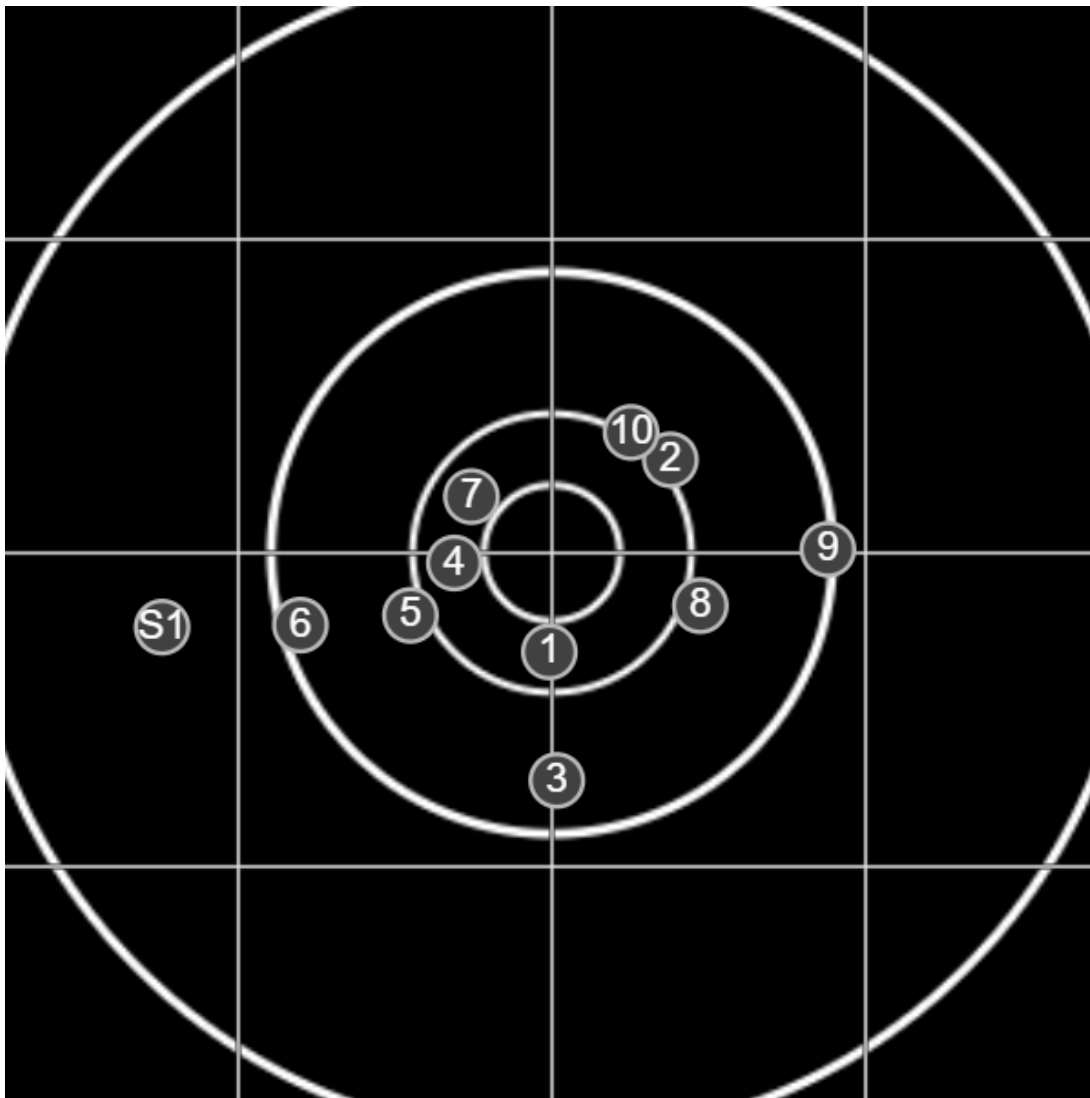

**SILVER
MOUNTAIN
TARGETS**
Made in Canada

true
25/05/2024
2:35:56 pm

BRC Club Shoot
Series 4
600 yards

BRC T4 [-57]
AU-600y

Group: 270.6 mm
(267.8w x 176.7h)

(F)
Shooter
Mal Wright [m24]

54.0

FINAL
v: 1933, sd: 21.7

#	fps	score
10	1969	6*
9	1950	5*
8	1907	5*
7	1960	6*
6	1899	5*
5	1932	5*
4	1945	6*
3	1916	5*
2	1927	5*
1	1921	6*
S1	1950	(4)*