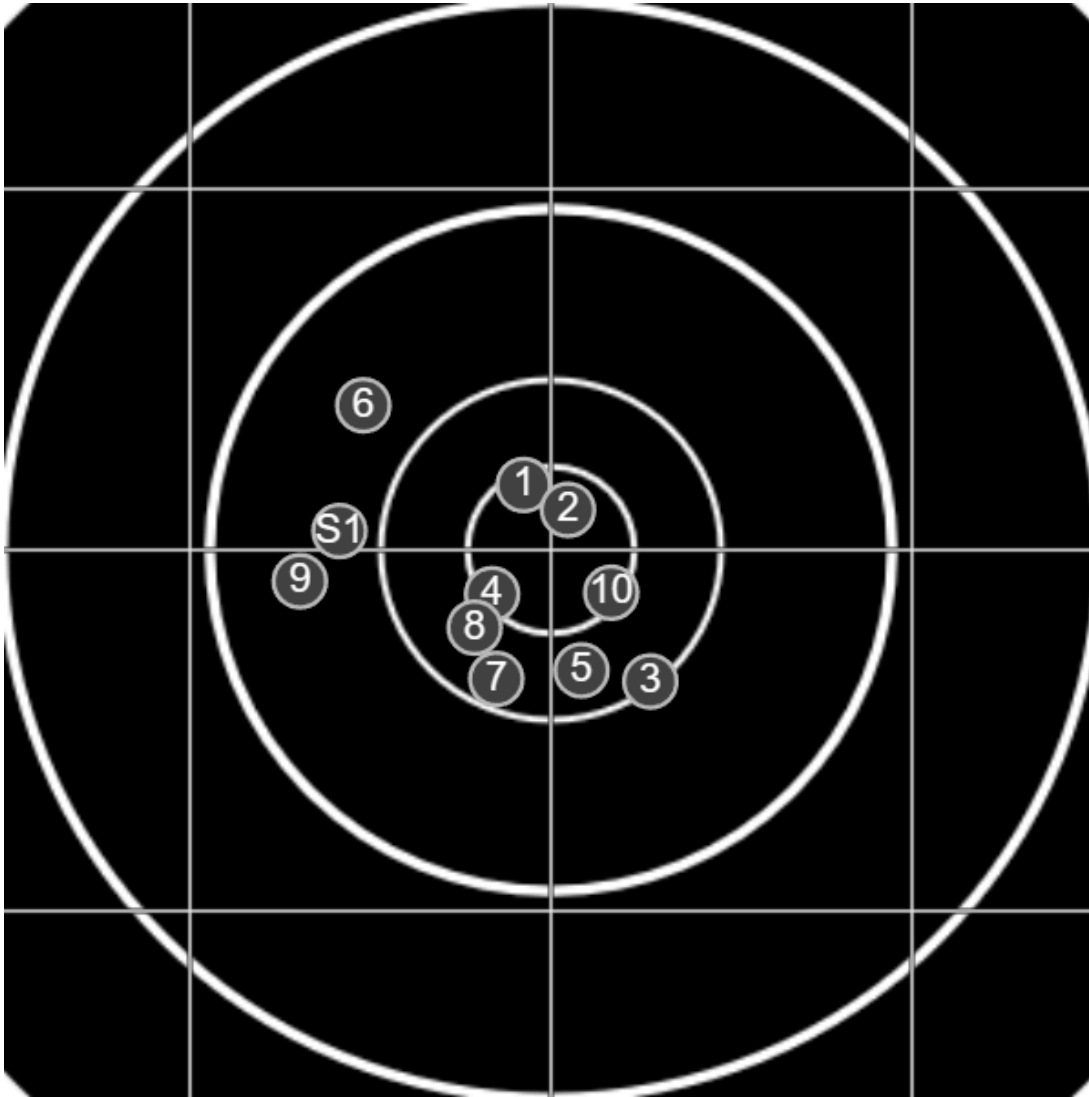

**SILVER
MOUNTAIN
TARGETS**
Made in Canada

true
04/05/2024
2:45:20 pm

BRC Club Shoot
Series 4
900 yards

BRC T6 [-63]
AU-LR

Group: 293.0 mm
(257.9w x 203.1h)

(F)
Shooter
David Butler [m20]

58.4

FINAL
v: 1445, sd: 9.1

#	fps	score
10	1448	X
9	1432	5
8	1450	6
7	1437	6
6	1456	5
5	1438	6
4	1434	X
3	1441	6
2	1455	X
1	1458	X
S1	1466	(5)

**SILVER
MOUNTAIN
TARGETS**
Made in Canada

true
04/05/2024
3:09:02 pm

BRC Club Shoot
Series 4
900 yards

BRC T6 [-63]
AU-LR

Group: 258.3 mm
(169.9w x 201.1h)

(F)
Shooter
David Butler [m20]

59.2

FINAL
v: 1446, sd: 11.5

#	fps	score
10	1453	X
9	1434	6
8	1430	6
7	1432	6
6	1449	6
5	1469	6
4	1443	6
3	1455	5
2	1443	6
1	1446	X