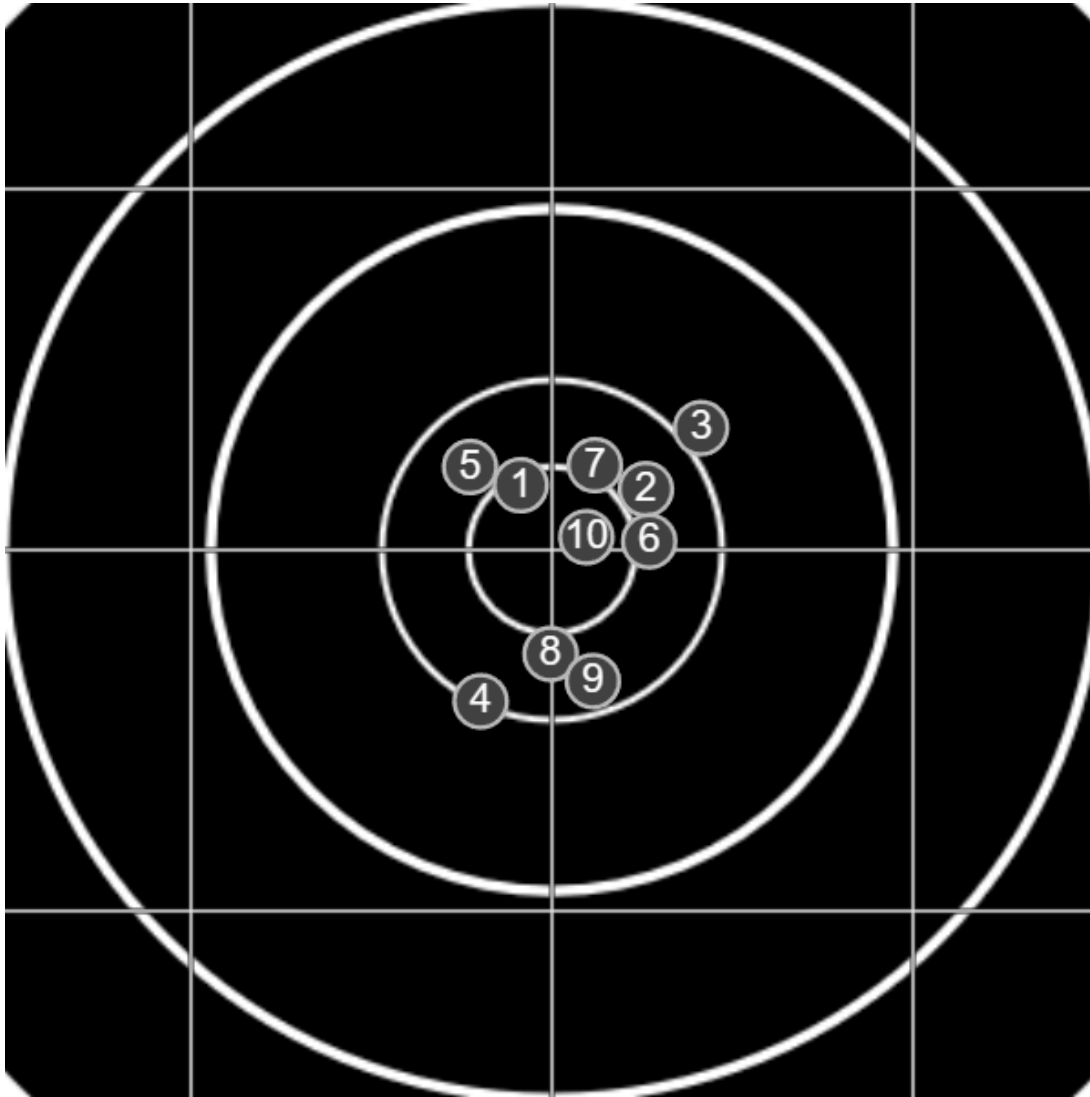

**SILVER
MOUNTAIN
TARGETS**
Made in Canada

true
04/05/2024
2:45:20 pm

BRC Club Shoot
Series 4
900 yards

BRC T6 [-63]
AU-LR

Group: 293.0 mm
(257.9w x 203.1h)

(F)
Shooter
David Butler [m20]

58.4

FINAL
v: 1445, sd: 9.1

#	fps	score
10	1448	X
9	1432	5
8	1450	6
7	1437	6
6	1456	5
5	1438	6
4	1434	X
3	1441	6
2	1455	X
1	1458	X
S1	1466	(5)

**SILVER
MOUNTAIN
TARGETS**
Made in Canada

true
04/05/2024
3:09:02 pm

BRC Club Shoot
Series 4
900 yards

BRC T6 [-63]
AU-LR

Group: 258.3 mm
(169.9w x 201.1h)

(F)
Shooter
David Butler [m20]

59.2

FINAL
v: 1446, sd: 11.5

#	fps	score
10	1453	X
9	1434	6
8	1430	6
7	1432	6
6	1449	6
5	1469	6
4	1443	6
3	1455	5
2	1443	6
1	1446	X