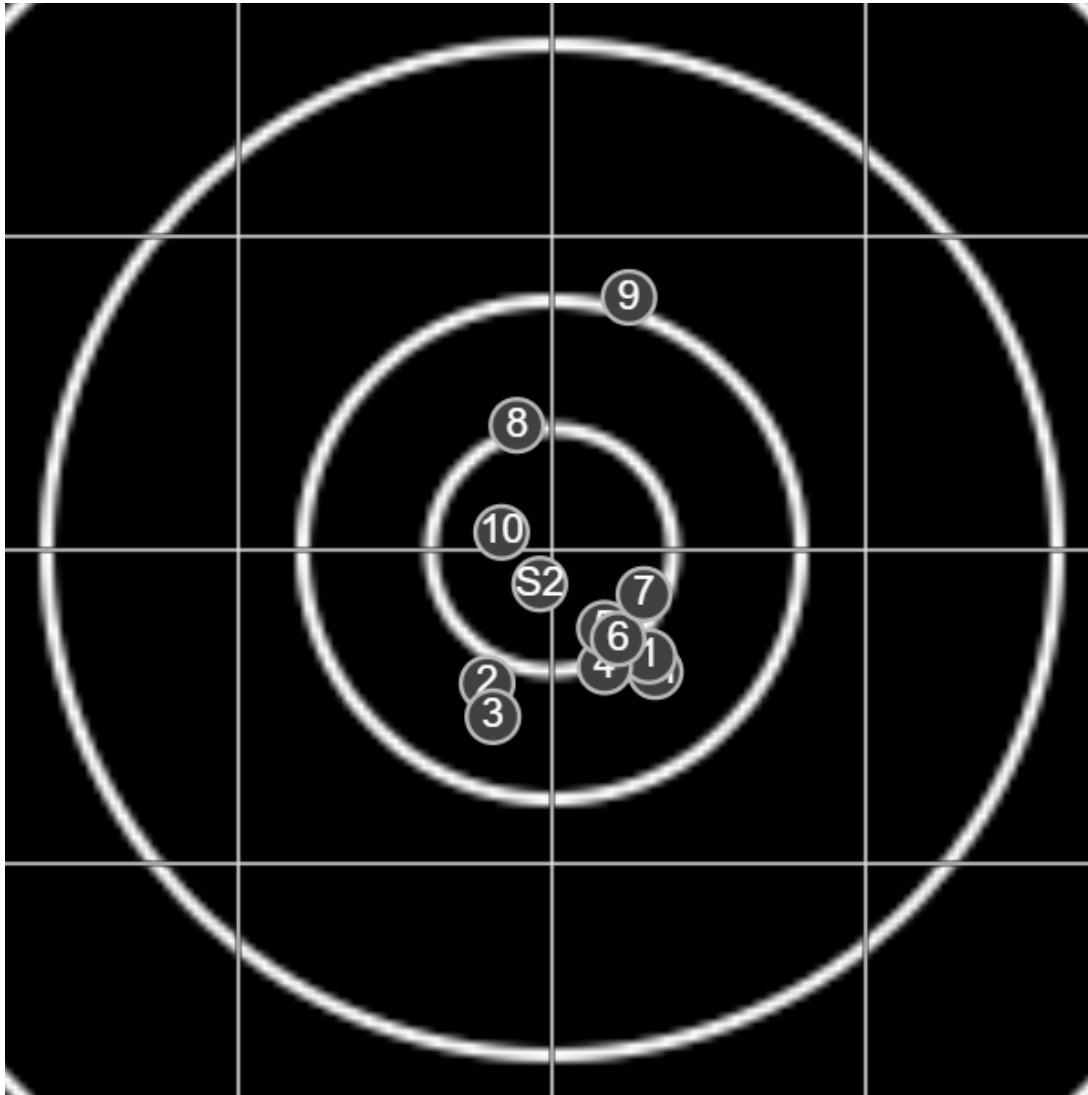

**SILVER
MOUNTAIN
TARGETS**
Made in Canada

true
01/06/2024
1:48:22 pm

BRC Club Shoot
Series 1
300 yards

BRC T4 [-56]
AU-300y

Group: 111.9 mm
(41.1w x 106.4h)

(Iron)
Shooter
James Clarke [m27]

50.6

FINAL
v: 2223, sd: 39.3