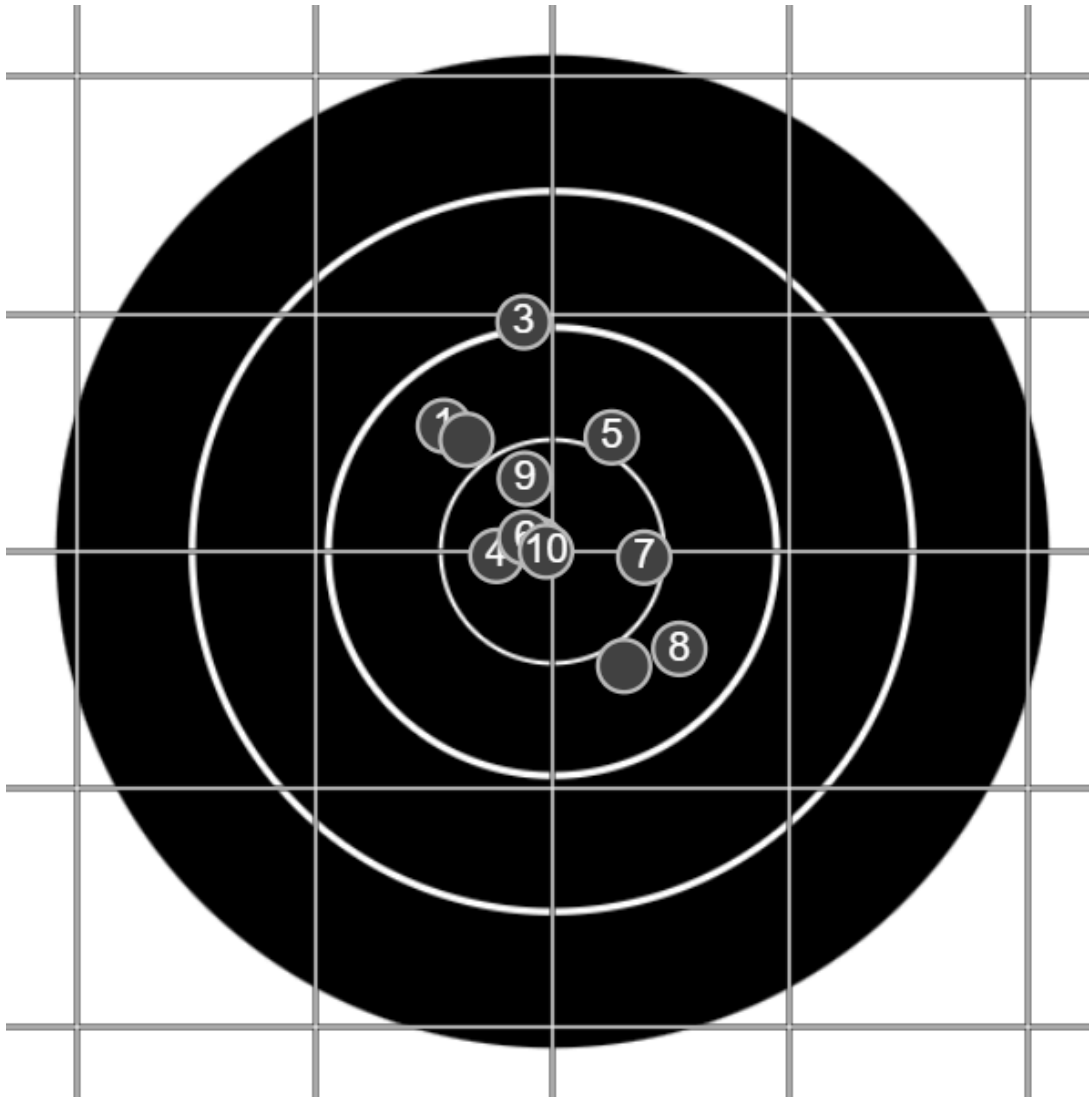

**SILVER
MOUNTAIN
TARGETS**
Made in Canada

true
13/07/2024
2:44:44 pm

BRC Club Shoot
Series 1
800 yards

BRC T4 [-63]
AU-LR

Group: 405.3 mm
(263.6w x 365.9h)

(Iron)
Shooter
Graeme Bright [m01]

50.6

FINAL
v: 1667, sd: 13.8

#	fps	score
	1648	5
	1654	5
10	1650	V
9	1658	V
8	1649	5
7	1657	V
6	1671	V
5	1684	5
4	1661	V
3	1677	5
2	1665	V
1	1692	5