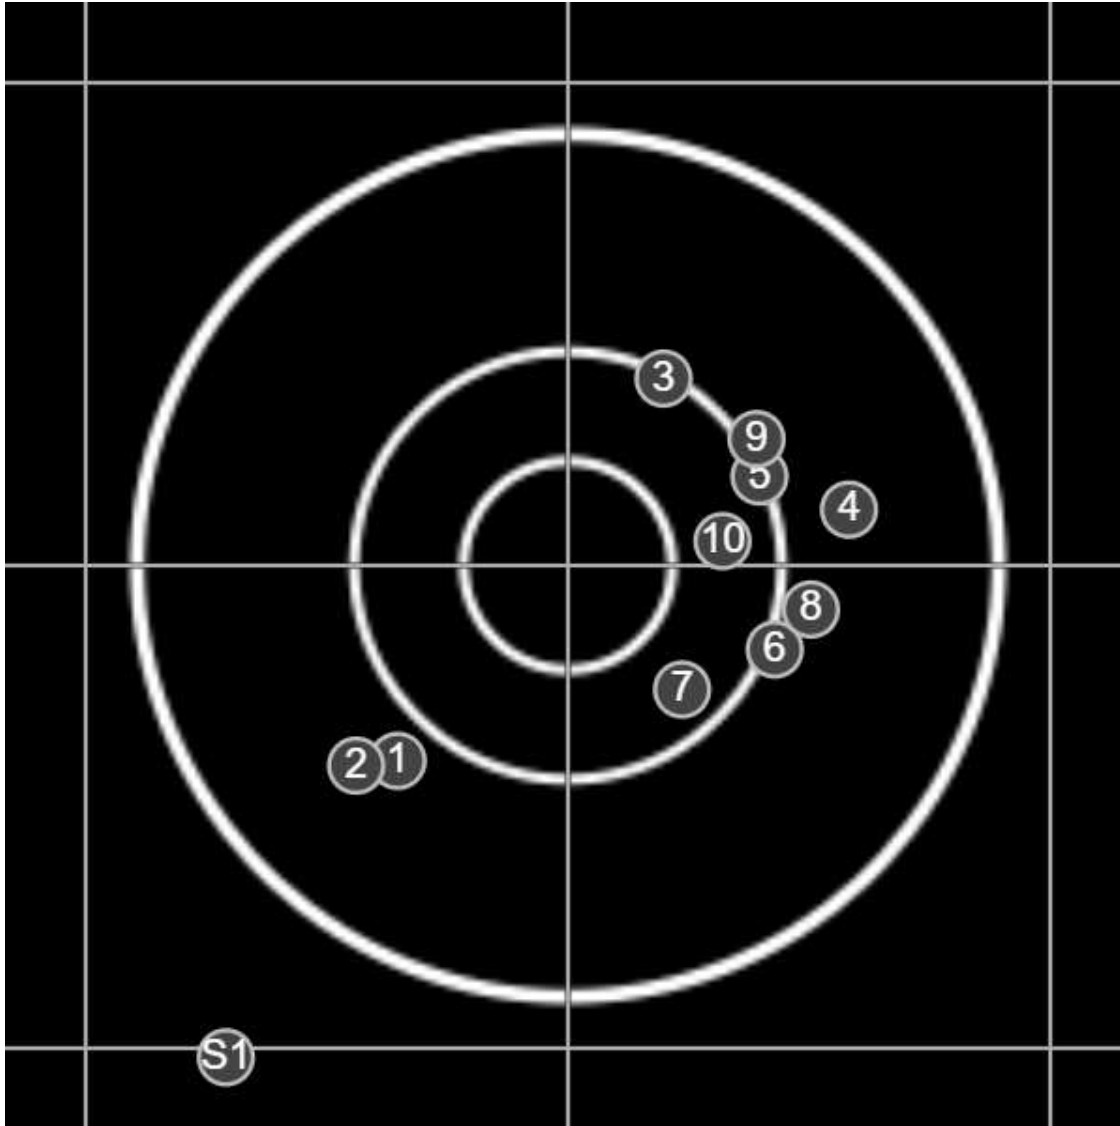

SILVER MOUNTAIN TARGETS
Made in Canada

true
8/10/2024
1:16:38 PM

BRC Club Shoot
Series 1
600 yards

BRC T4 [-62]
AU-600y

Group: 183.8 mm
(163.2w x 128.0h)

(F)
Shooter
Garry Cafe [m28]

56.0

FINAL
v: 2039, sd: 19.8

#	fps	score
10	2049	6*
9	2046	6*
8	2039	5*
7	2029	6*
6	2073	6*
5	2050	6*
4	2044	5*
3	2024	6*
2	1992	5*
1	2041	5*
S2	2032	(4)*
S1	2000	(4)*

SILVER MOUNTAIN TARGETS
Made in Canada

true
8/10/2024
2:26:31 PM

BRC Club Shoot
Series 1
600 yards

BRC T4 [-67]
AU-600y

Group: 153.8 mm
(147.0w x 142.5h)

(F)
Shooter
Garry Cafe [m28]

58.4

FINAL
v: 2036, sd: 11.4

#	fps	score
10	2029	6*
9	2056	5*
8	2053	6*
7	2030	X*
6	2016	X*
5	2027	6*
4	2039	X*
3	2033	6*
2	2040	X*
1	2035	5*
S2	2055	(5)*
S1	2019	(X)*