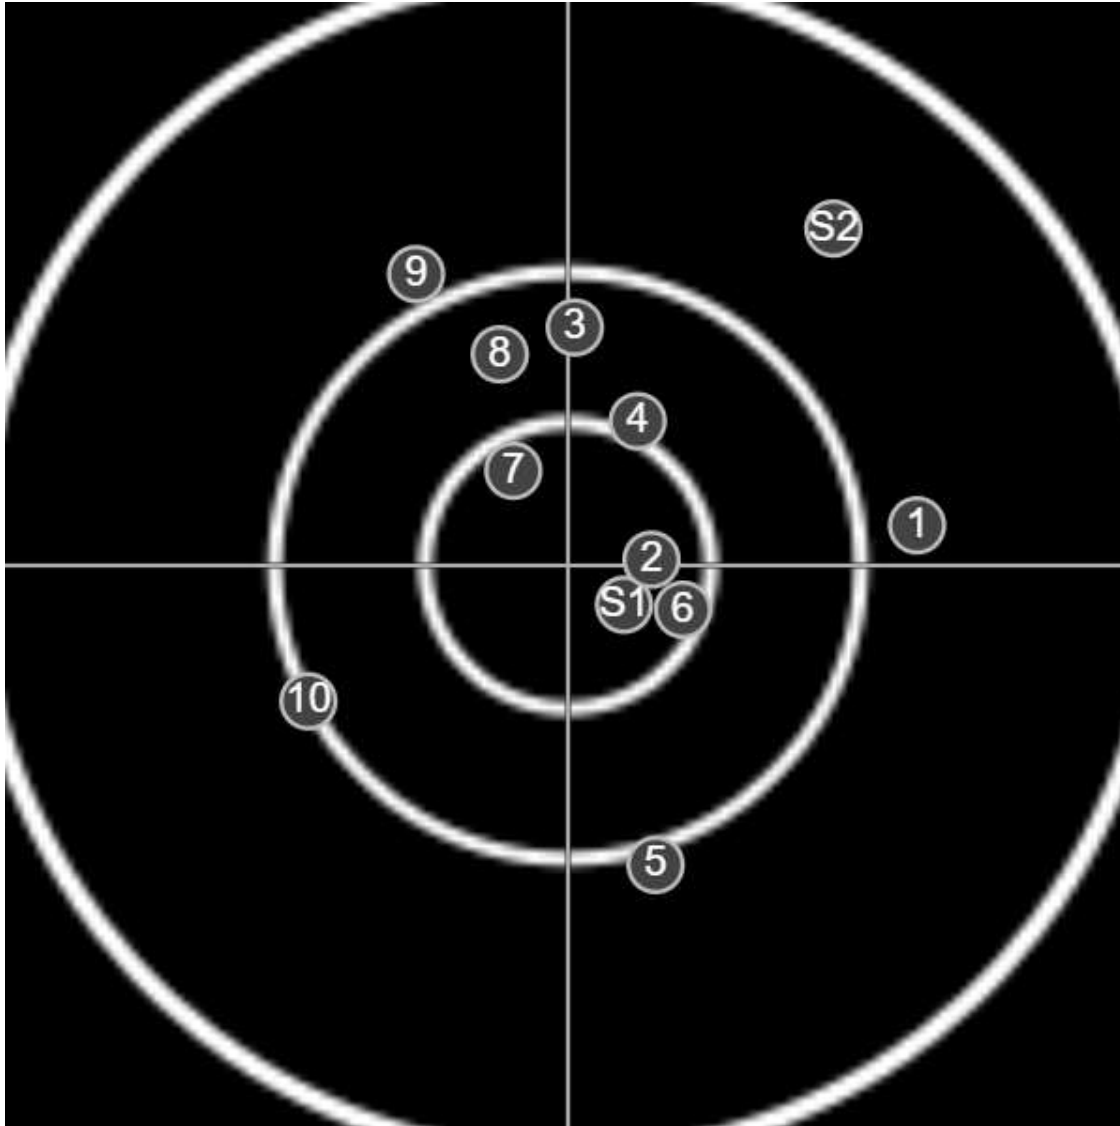

BRC Club Shoot
Series 1
600 yards

BRC T4 [-67]
AU-600y

Group: 153.8 mm
(147.0w x 142.5h)

(F)
Shooter
Garry Cafe [m28]

58.4

FINAL
v: 2036, sd: 11.4

#	fps	score
10	2029	6*
9	2056	5*
8	2053	6*
7	2030	X*
6	2016	X*
5	2027	6*
4	2039	X*
3	2033	6*
2	2040	X*
1	2035	5*
S2	2055	(5)*
S1	2019	(X)*