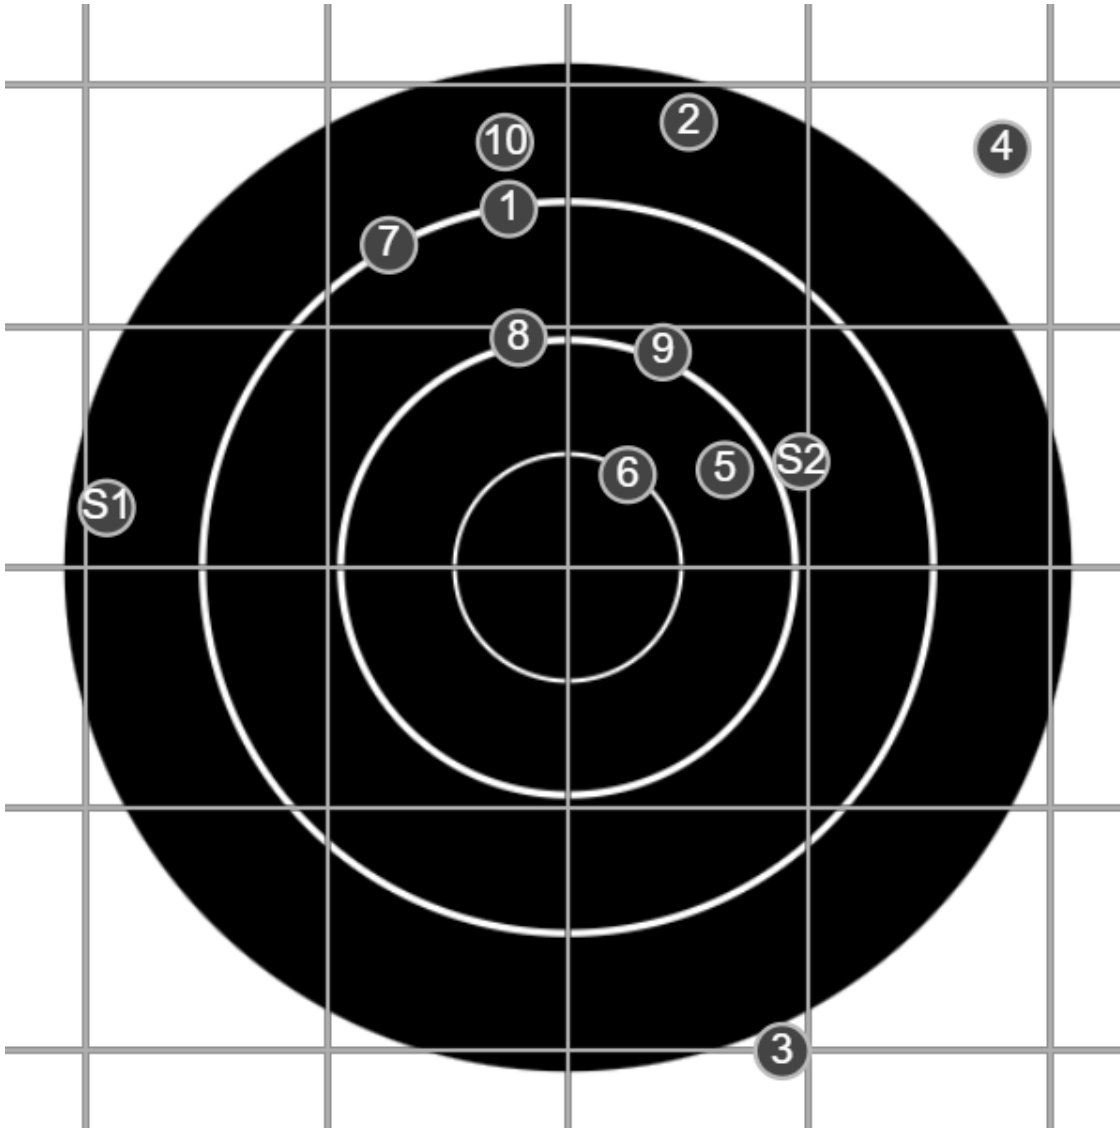

Gordon Shepherd  
8/24/2024  
2:57:36 PM

**SILVER  
MOUNTAIN  
TARGETS**  
Made in Canada

**BRC Club Shoot**  
Series 1  
800 yards

**BRC T5 [-56]**  
AU-LR

Group: 1048.6 mm  
(677.2w x 1024.7h)

(Iron)  
Shooter  
None

**36.1**

**FINAL**  
v: 1531, sd: 9.0

#	fps	score
10	1552	3
9	1533	4
8	1519	4
7	1539	4
6	1526	V
5	1522	5
4	1533	2
3	1524	2
2	1533	3
1	1531	4
S2	1533	(4)
S1	1507	(3)

**SILVER MOUNTAIN TARGETS**  
Made in Canada

true  
8/24/2024  
3:15:08 PM

**BRC Club Shoot**  
Series 1  
800 yards

**BRC T6 [-66]**  
AU-LR

Group: 699.1 mm  
(652.0w x 690.9h)

(Iron)  
**Shooter**  
Gordon Shepherd [m02]

**45.1**

**FINAL**  
v: 1525, sd: 7.4