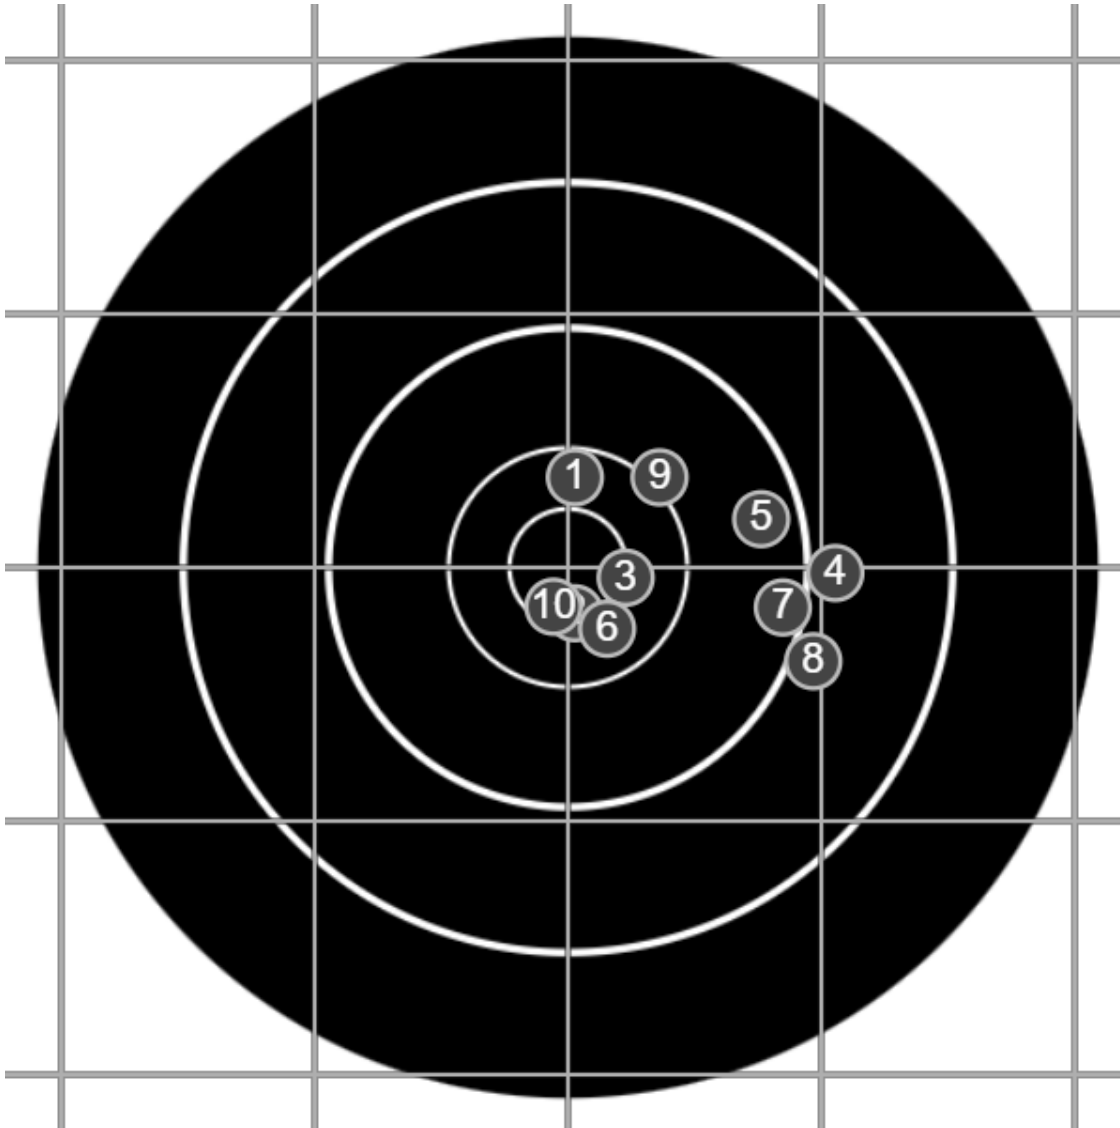

#	fps	score
10	1457	4
9	1473	4
8	1458	6
7	1455	5
6	1460	5
5	1467	6
4	1495	6
3	1435	X
2	1486	5
1	1497	3
S2	1466	(3)
S1	1553	(2)*

SILVER MOUNTAIN TARGETS
Made in Canada

true
8/31/2024
2:32:41 PM

BRC Club Shoot
Series 1
900 yards

BRC T4 [-60]
AU-LR

Group: 315.7 mm
(295.6w x 192.7h)

(F)
Shooter
David Butler [m20]

53.3

FINAL
v: 1478, sd: 10.2

#	fps	score
10	1461	X
9	1490	5
8	1469	4
7	1487	5
6	1484	6
5	1489	5
4	1490	4
3	1467	X
2	1475	X
1	1471	6