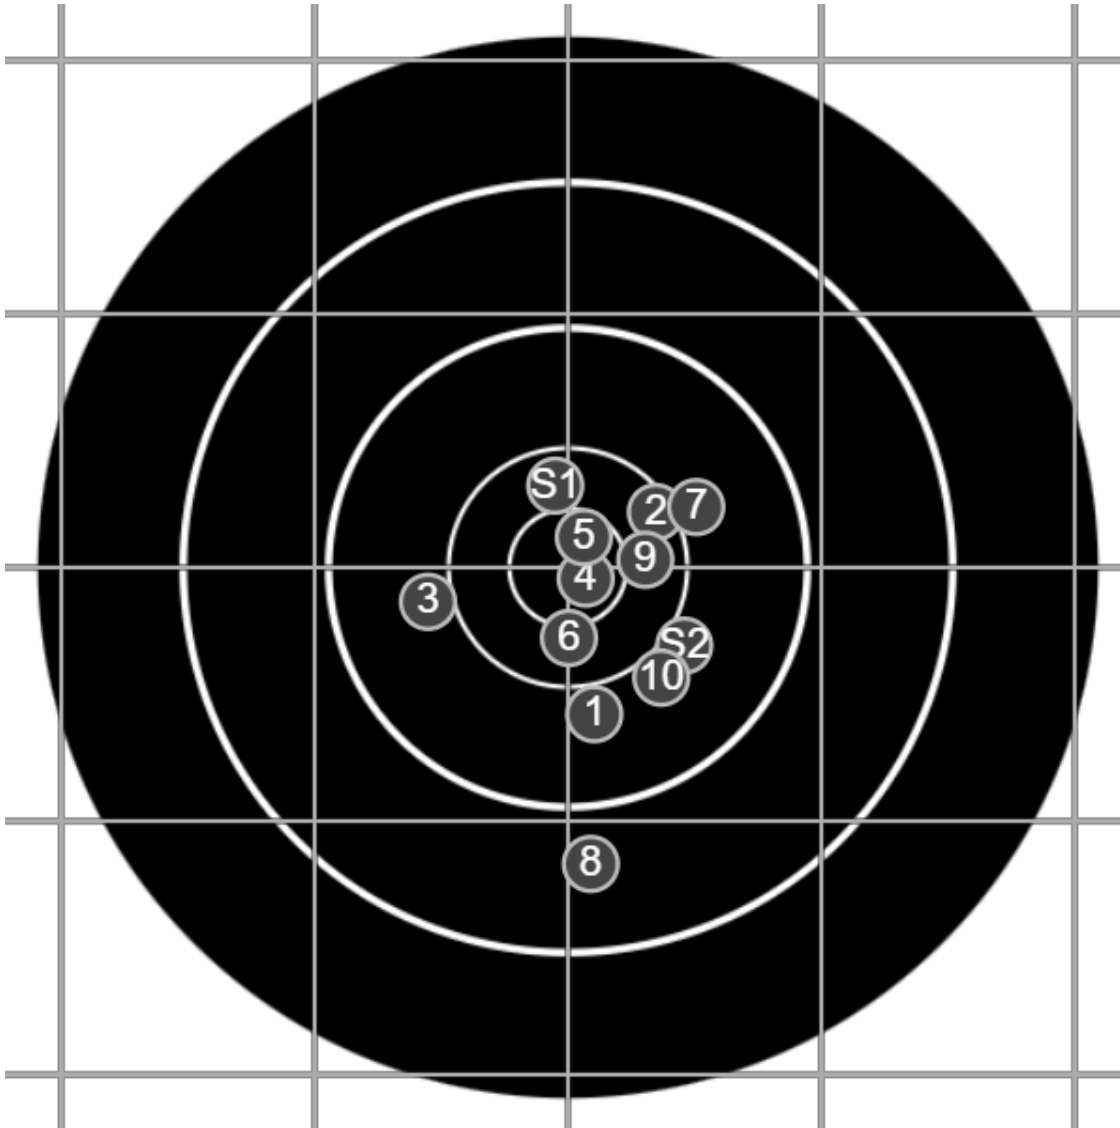

#	fps	score
10	1700	5
9	1692	6
8	1719	X
7	1714	5
6	1704	6
5	1736	X
4	1715	6
3	1740	4
2	1644	2
1	1728	X
S2	1723	(3)
S1	1734	(0)

SILVER MOUNTAIN TARGETS
Made in Canada

true
8/31/2024
2:35:42 PM

BRC Club Shoot
Series 1
900 yards

BRC T6 [-62]
AU-LR

Group: 390.0 mm
(281.3w x 373.9h)

(F)
Shooter
Garry Cafe [m28]

54.2

FINAL
v: 1713, sd: 17.5

#	fps	score
10	1700	5
9	1719	6
8	1683	4
7	1726	5
6	1711	6
5	1735	X
4	1720	X
3	1719	5
2	1730	6
1	1682	5
S2	1694	(5)
S1	1720	(6)