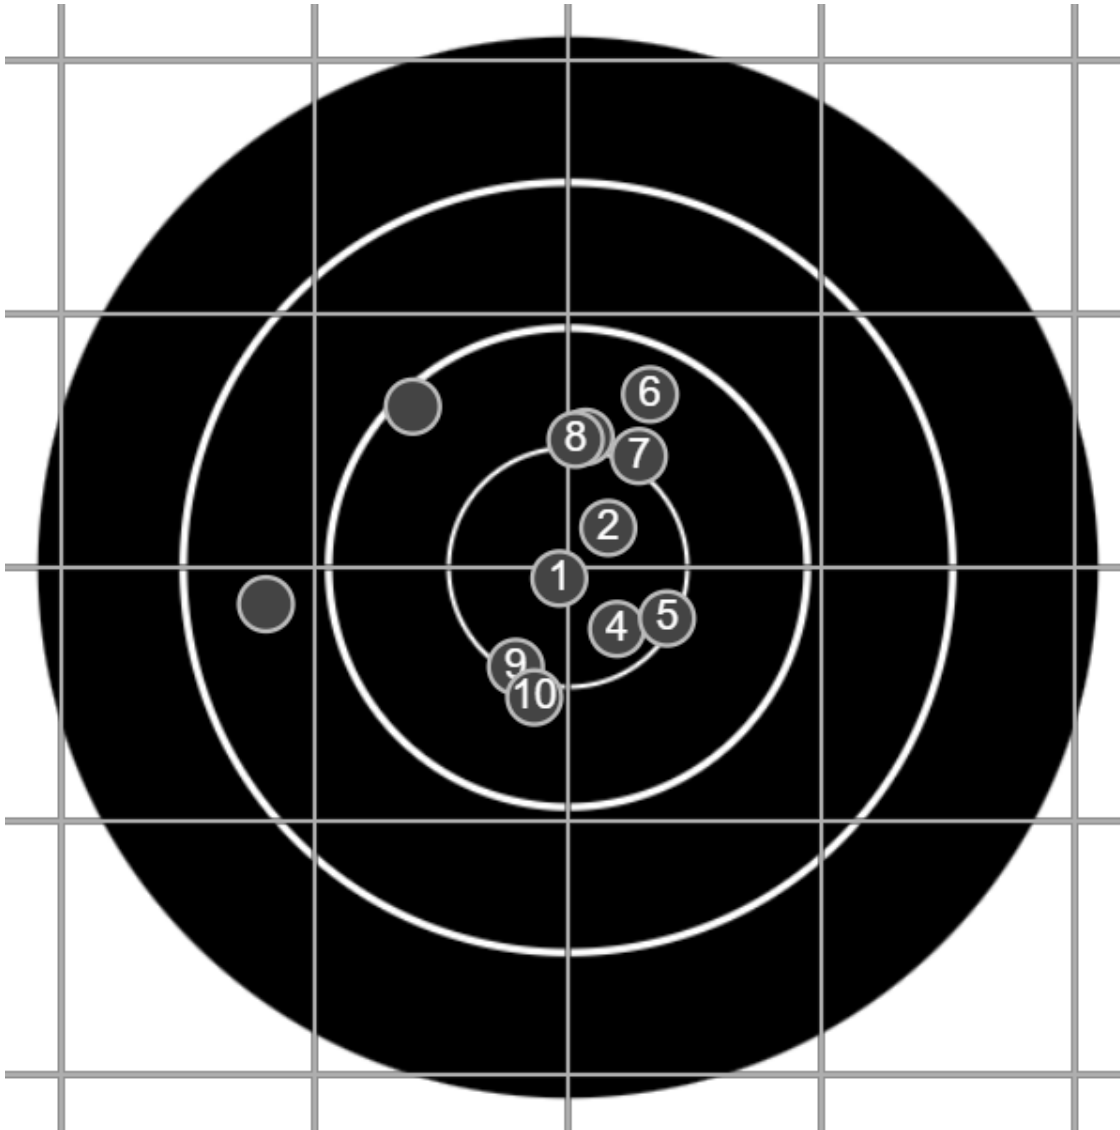

true  
8/31/2024  
2:27:20 PM

**BRC Club Shoot**  
Series 1  
900 yards

**BRC T4 [-60]**  
AU-LR

Group: 339.8 mm  
(158.7w x 317.4h)

(Iron)  
**Shooter**  
James Clarke [m27]

**50.5**

**FINAL**  
v: 1505, sd: 9.4