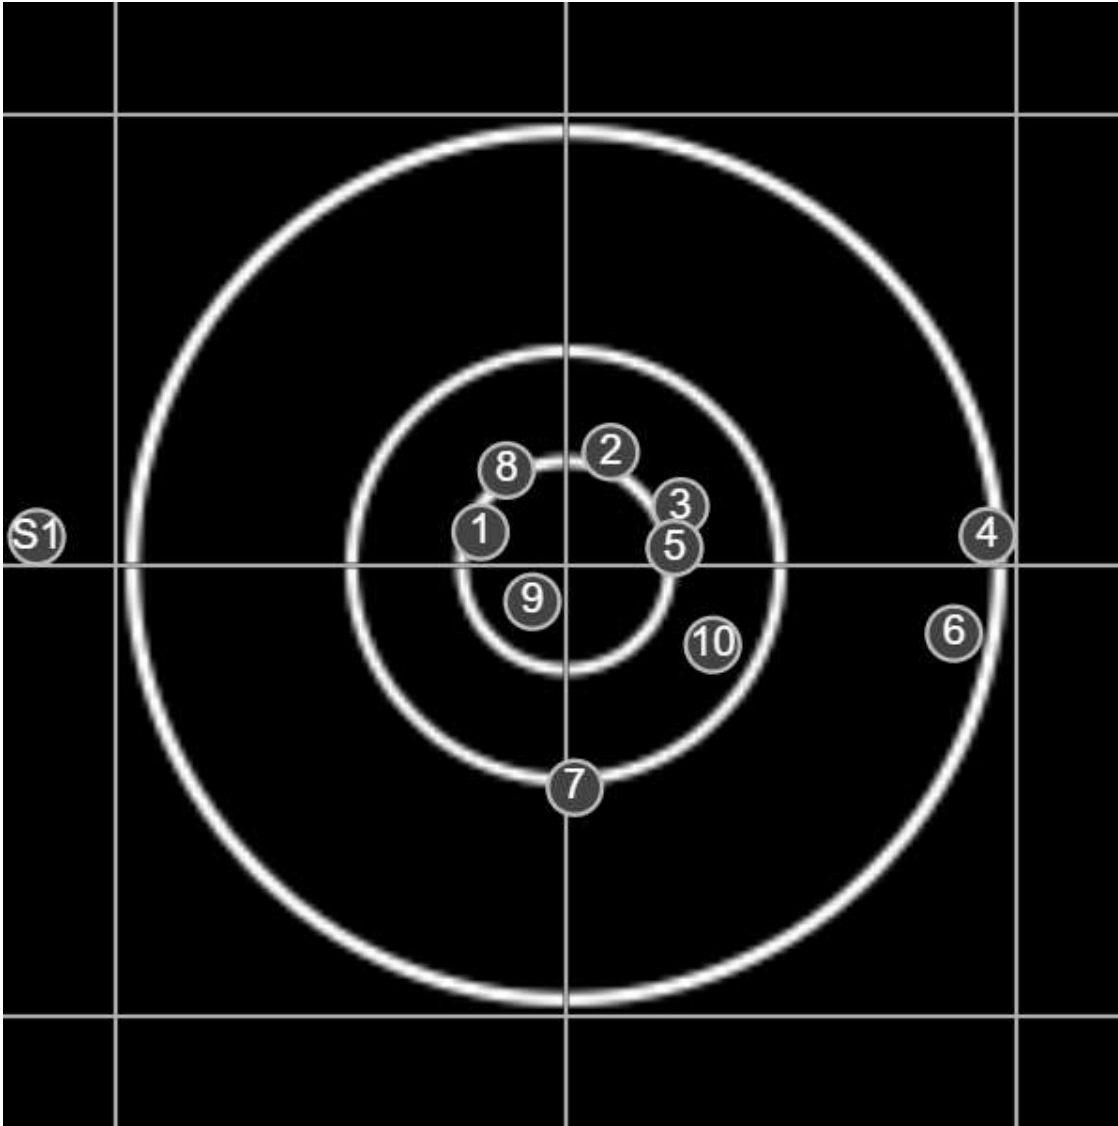

**SILVER MOUNTAIN TARGETS**  
Made in Canada

true  
8/3/2024  
3:44:07 PM

**BRC Club Shoot**  
Series 1  
500 yards

**BRC T6 [-60]**  
AU-500y

Group: 149.8 mm  
(149.8w x 99.0h)

(F)  
**Shooter**  
David Butler [m20]

**58.5**

**FINAL**  
v: 2041, sd: 14.9

#	fps	score
10	2009	6
9	2047	X
8	2024	X
7	2065	6
6	2046	5
5	2031	X
4	2049	5
3	2043	6
2	2044	X
1	2048	X
S1	2086	(4)

**SILVER  
MOUNTAIN  
TARGETS**  
Made in Canada

true  
8/3/2024  
3:52:49 PM