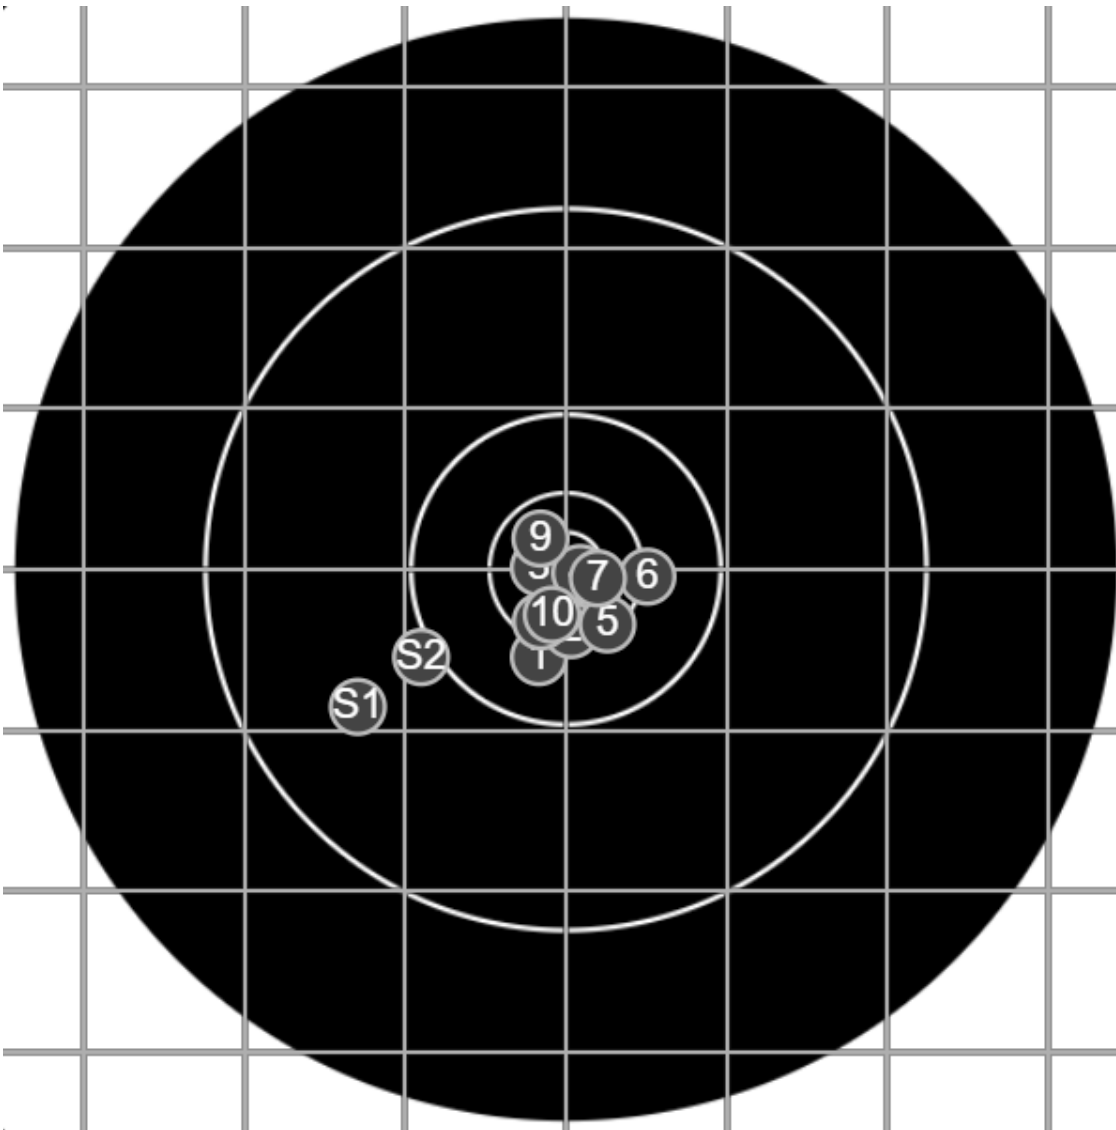

SILVER MOUNTAIN TARGETS
Made in Canada

true
5/24/1970
12:38:47 PM

BRC Club Shoot
Series 1
500 yards

BRC T4 [-56]
AU-500y

Group: 111.6 mm
(89.7w x 97.9h)

(F)
Shooter
Garry Cafe [m28]

59.4

FINAL
v: 2125, sd: 16.1

#	fps	score
10	2093	6
9	2134	X
8	2095	6
7	2129	X
6	2140	6
5	2135	6
4	2140	X
3	2126	X
2	2127	6
1	2128	5
S2	2123	(4)
S1	2132	(4)

SILVER MOUNTAIN TARGETS
Made in Canada

true
5/24/1970
1:37:49 PM

BRC Club Shoot
Series 1
500 yards