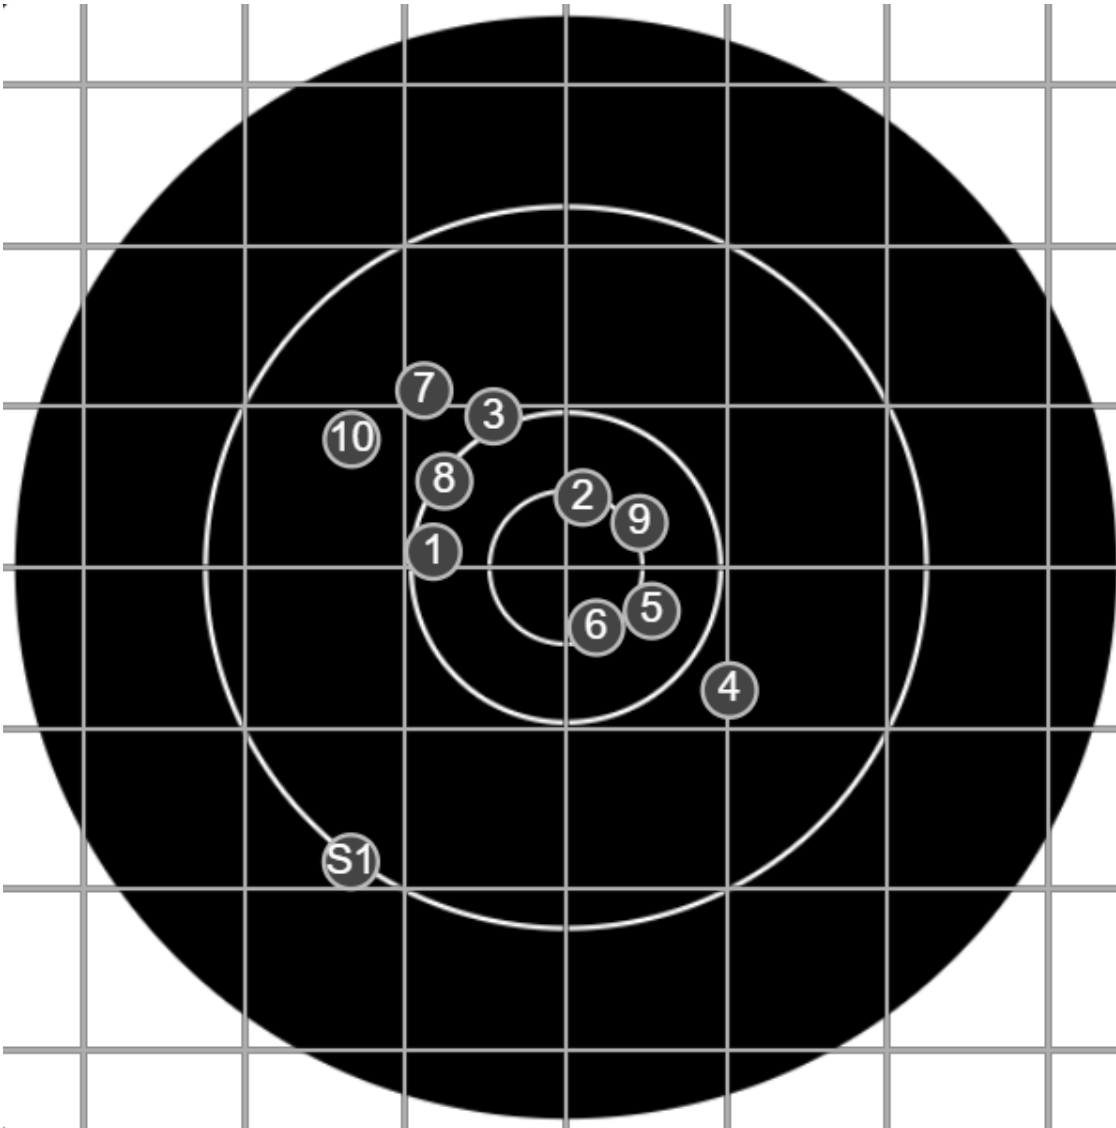

SILVER MOUNTAIN TARGETS
Made in Canada

true
9/21/2024
2:01:52 PM

BRC Club Shoot
Series 2
500 yards

BRC T6 [-57]
AU-500y

Group: 374.9 mm
(312.5w x 247.6h)

(Iron)
Shooter
Gordon Shepherd [m02]

46.2

FINAL
v: 2011, sd: 25.9

SILVER MOUNTAIN TARGETS
Made in Canada

true
9/21/2024
2:54:25 PM

BRC Club Shoot
Series 2
500 yards

BRC T6 [-57]
AU-500y

Group: 378.8 mm
(378.8w x 244.4h)

(Iron)
Shooter
Gordon Shepherd [m02]

47.1

FINAL
v: 2005, sd: 17.9