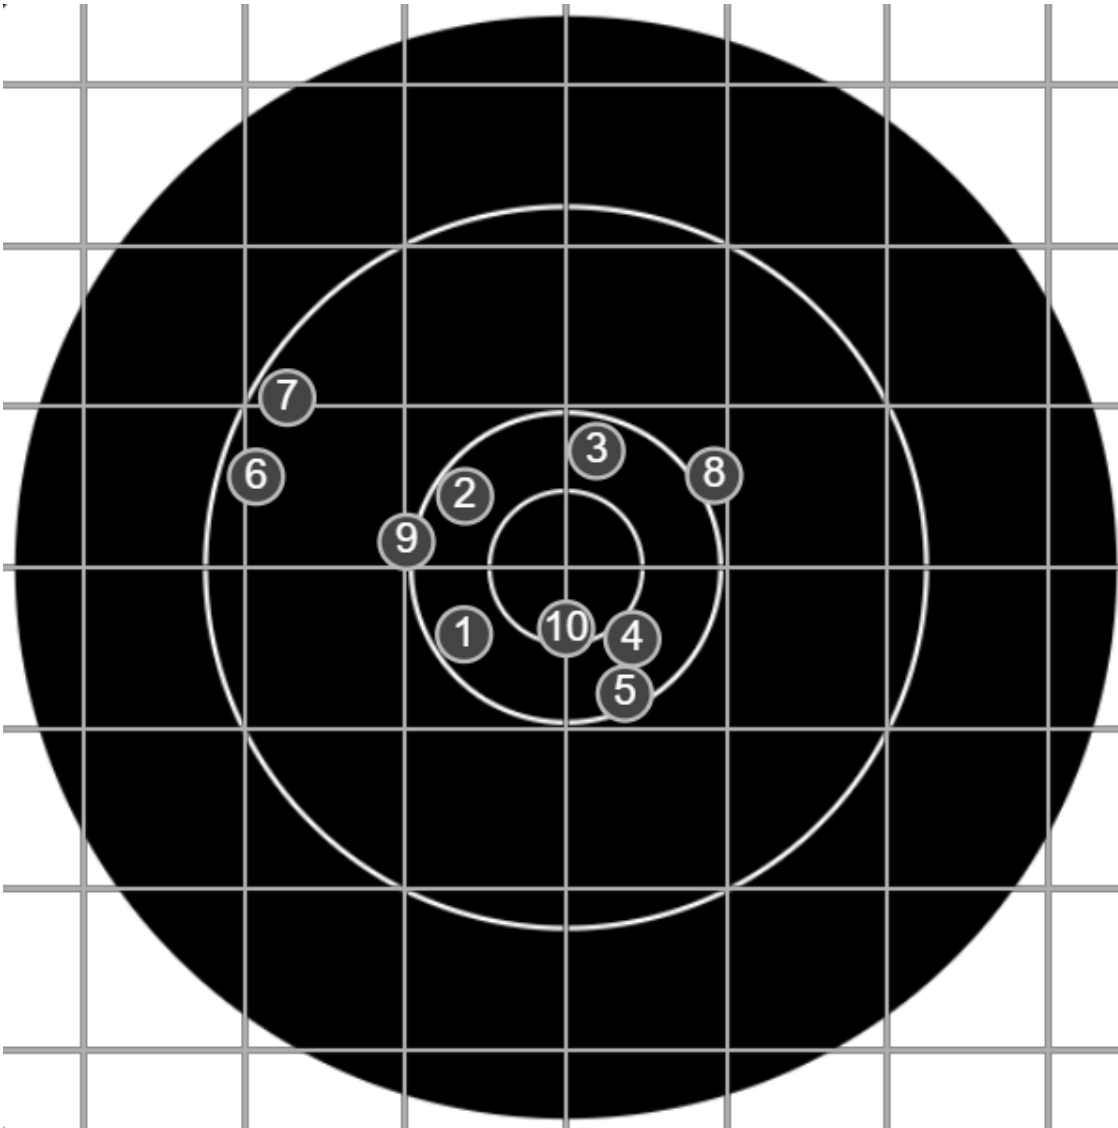

SILVER MOUNTAIN TARGETS
Made in Canada

true
9/21/2024
2:54:25 PM

BRC Club Shoot
Series 2
500 yards

BRC T6 [-57]
AU-500y

Group: 378.8 mm
(378.8w x 244.4h)

(Iron)
Shooter
Gordon Shepherd [m02]

47.1

FINAL
v: 2005, sd: 17.9