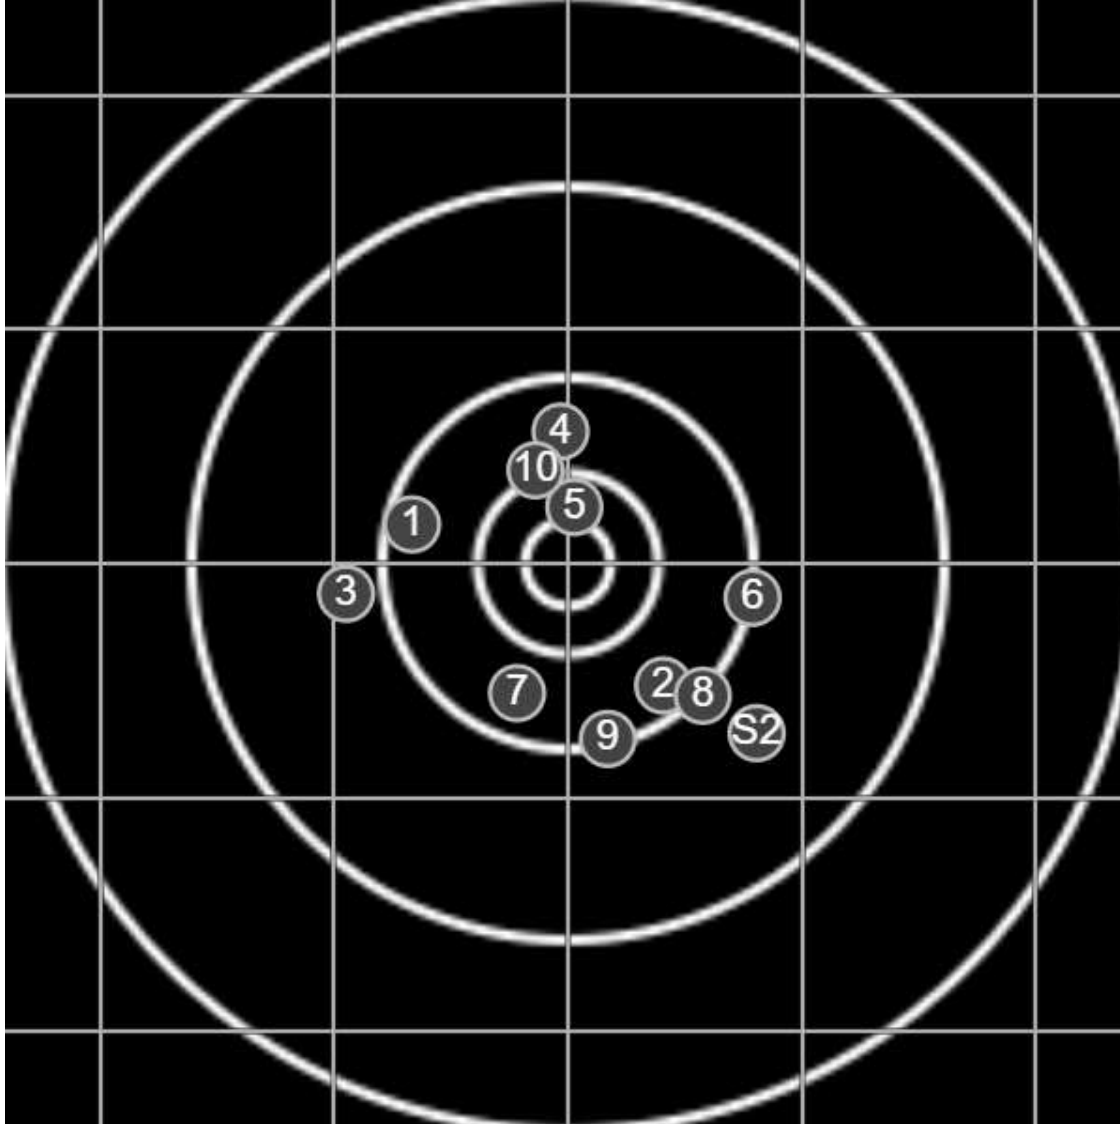

**SILVER MOUNTAIN TARGETS**  
Made in Canada

true  
9/7/2024  
2:33:11 PM

**BRC Club Shoot**  
Series 2  
300 yards

**BRC T6 [-56]**  
AU-300y

Group: 138.6 mm  
(138.6w x 104.7h)

(F)  
**Shooter**  
Ben Wright [m09]

**51.1**

**FINAL**  
v: 2375, sd: 11.1

#	fps	score
10	2375	6
9	2397	5
8	2382	5
7	2365	5
6	2376	5
5	2365	X
4	2386	5
3	2368	4
2	2374	5
1	2357	5
S2	2350	(4)
S1	2322	(1)

**SILVER MOUNTAIN TARGETS**  
Made in Canada

true  
9/7/2024  
3:36:12 PM

**BRC Club Shoot**  
Series 2  
300 yards

**BRC T6 [-56]**  
AU-300y

Group: 98.2 mm  
(72.4w x 92.5h)

(F)  
**Shooter**  
Ben Wright [m09]

**57.4**

**FINAL**  
v: 2348, sd: 10.0