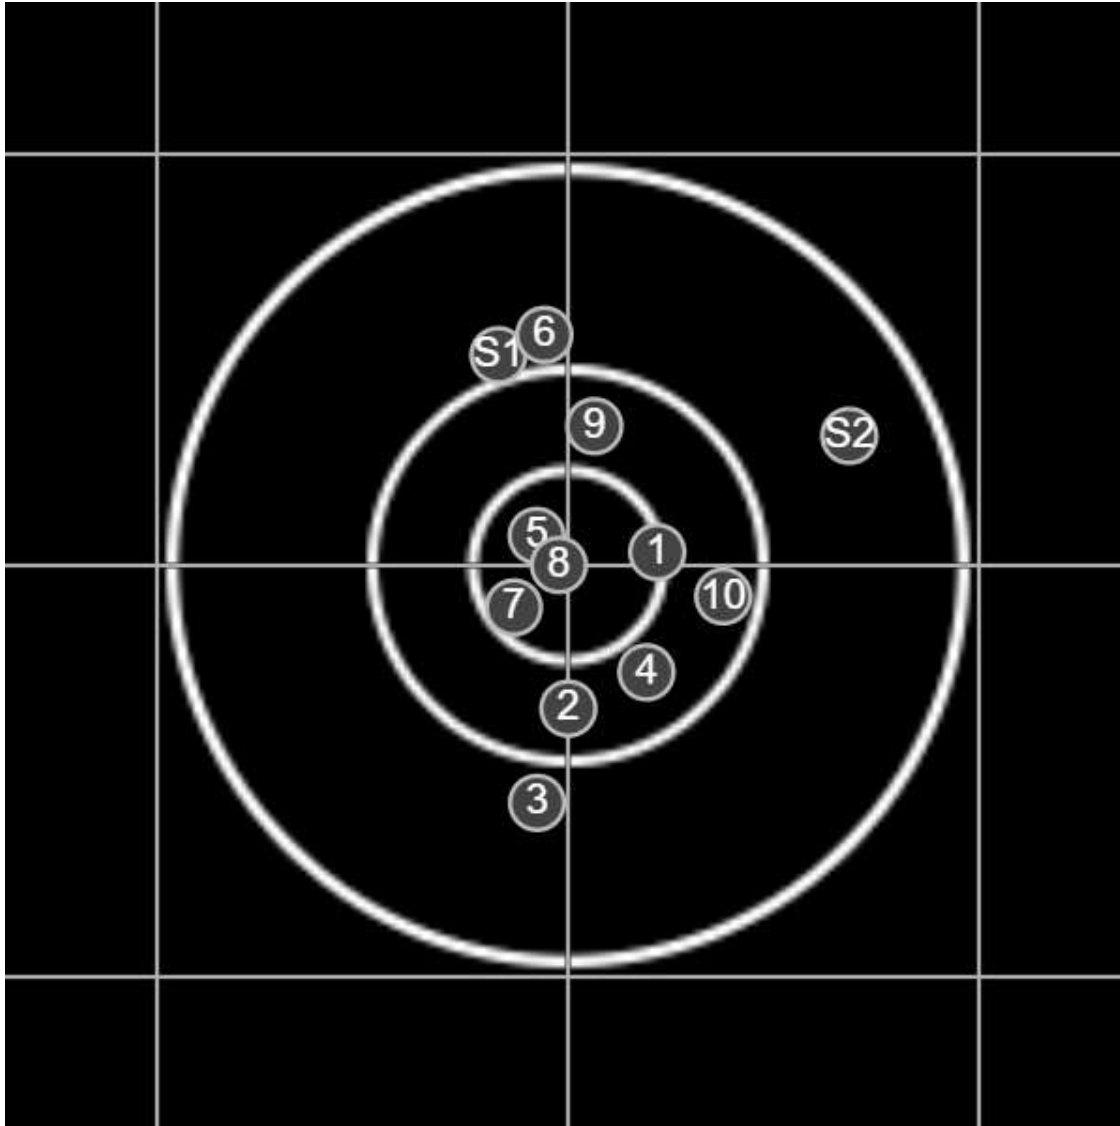

graham crowe s1
10/26/2024
2:35:13 PM

**SILVER
MOUNTAIN
TARGETS**
Made in Canada

BRC OPM
Practice
500yd

BRC T6 [-57]
AU-500y

Group: 151.3 mm
(67.8w x 151.3h)

(F)
Shooter
None

#	fps	score
10	2102	6
9	2102	6
8	2088	X
7	2093	X
6	2097	5
5	2095	X
4	2094	6
3	2094	5
2	2102	6
1	2133	X
S2	2116	(5)
S1	2075	(5)