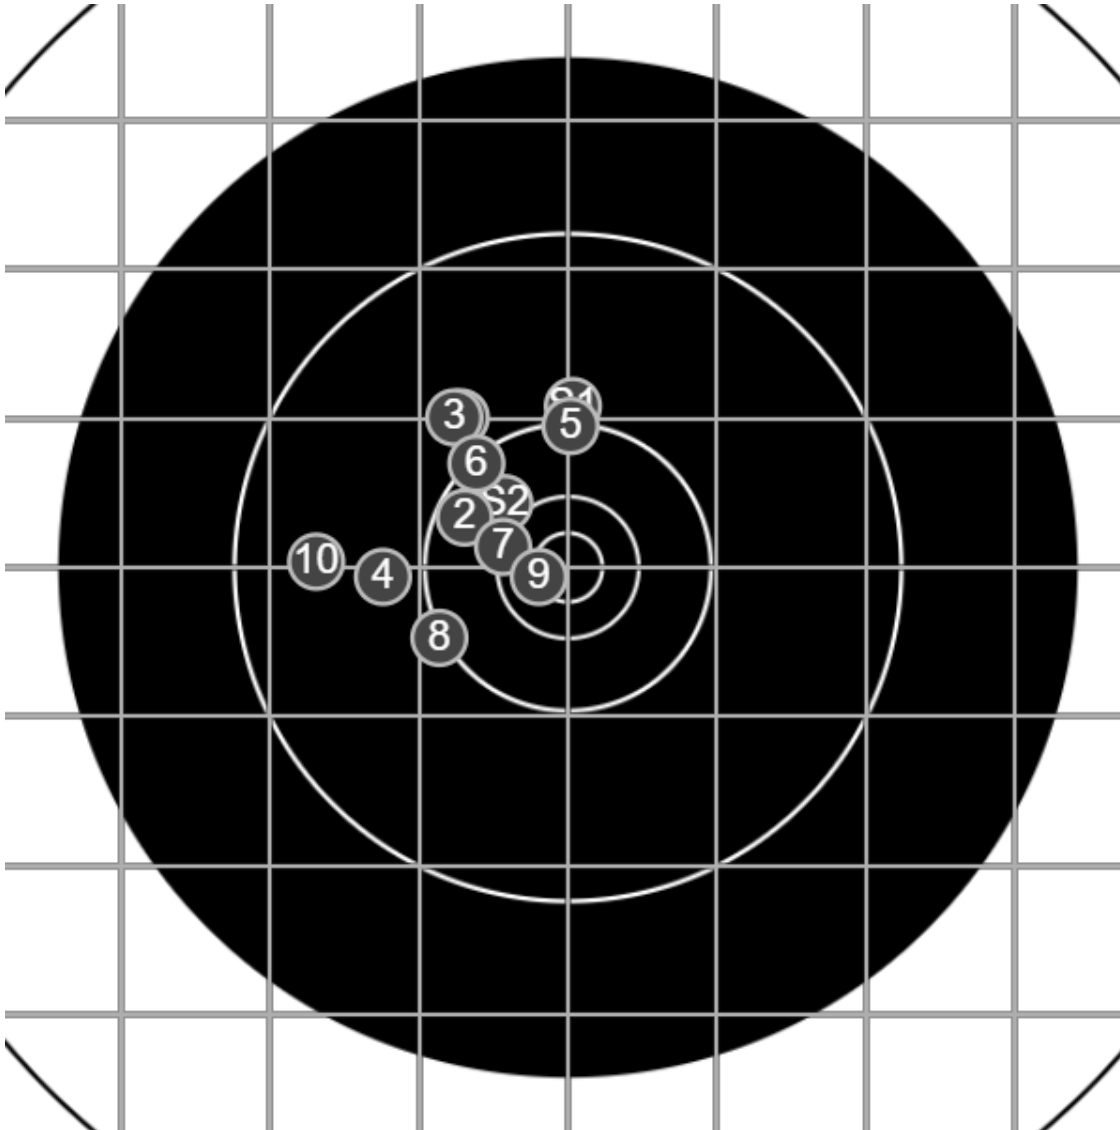

m14  
10/26/2024  
1:55:17 PM

**SILVER  
MOUNTAIN  
TARGETS**  
Made in Canada

**BRC OPM**  
Practice  
500yd

---

**BRC T4 [-64]**  
AU-500y

---

Group: 257.5 mm  
(227.3w x 196.9h)

(F)  
**Shooter**  
None