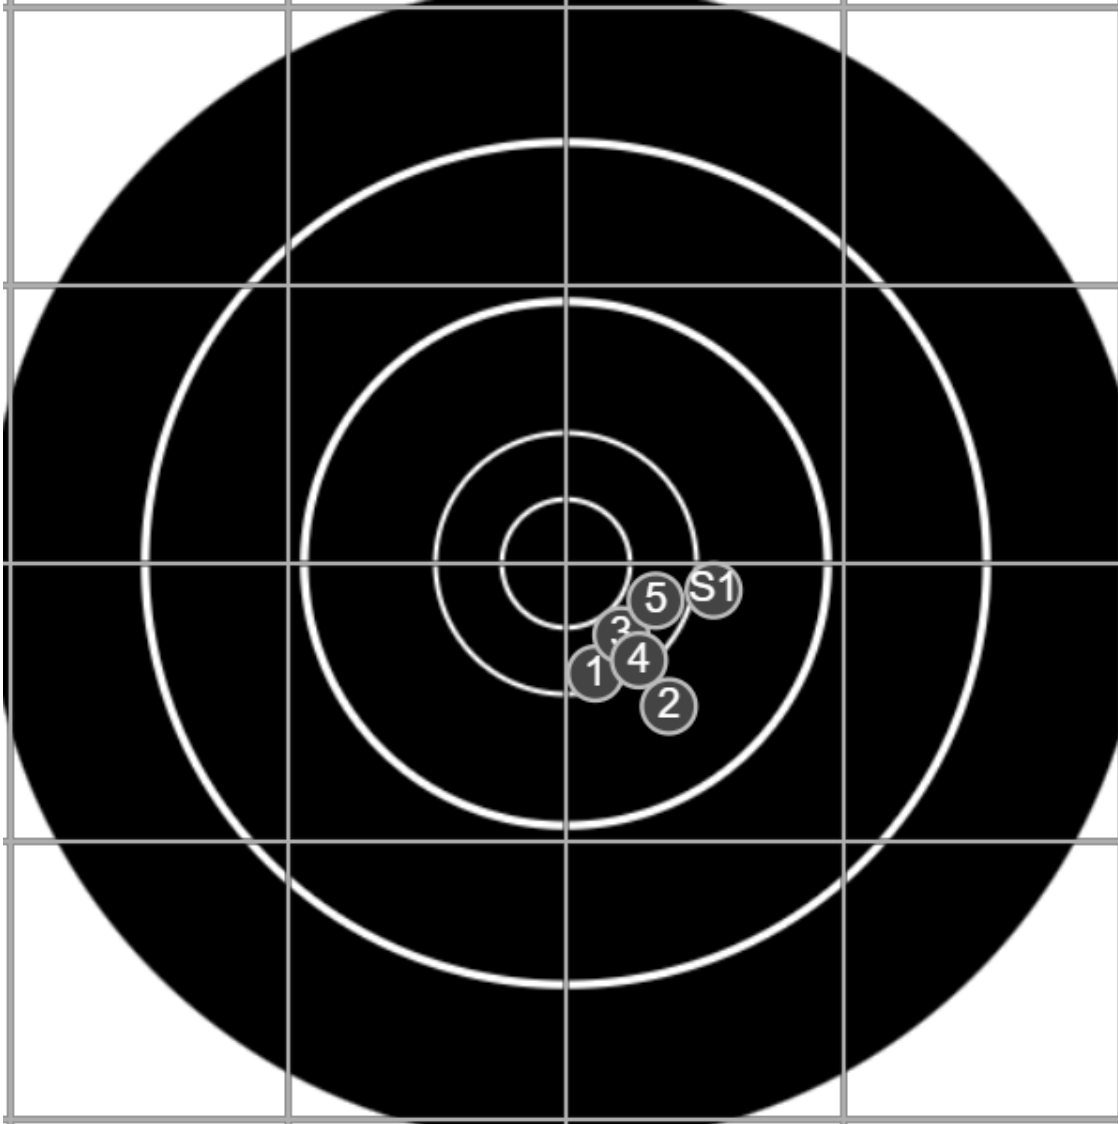

BRC T4 [-64]
AU-LR

Group: 102.0 mm
(70.5w x 101.2h)

(F)

Shooter
David Butler[m20]

29.0

5 / 10 shots
v: 1694, sd: 9.7

#	fps	score
5	1702	6
4	1680	6
3	1703	6
2	1684	5
1	1700	6
S1	1708	(5)

SILVER MOUNTAIN TARGETS
Made in Canada

1/4/2025
3:22:27 PM

BRC Club Shoot
Series 2
800 yards

BRC T4 [-63]
AU-LR

Group: 67.3 mm
(12.7w x 66.1h)

(F)

Shooter
David Butler[m20]

11.0

2 / 10 shots
v: 1710, sd: 6.2