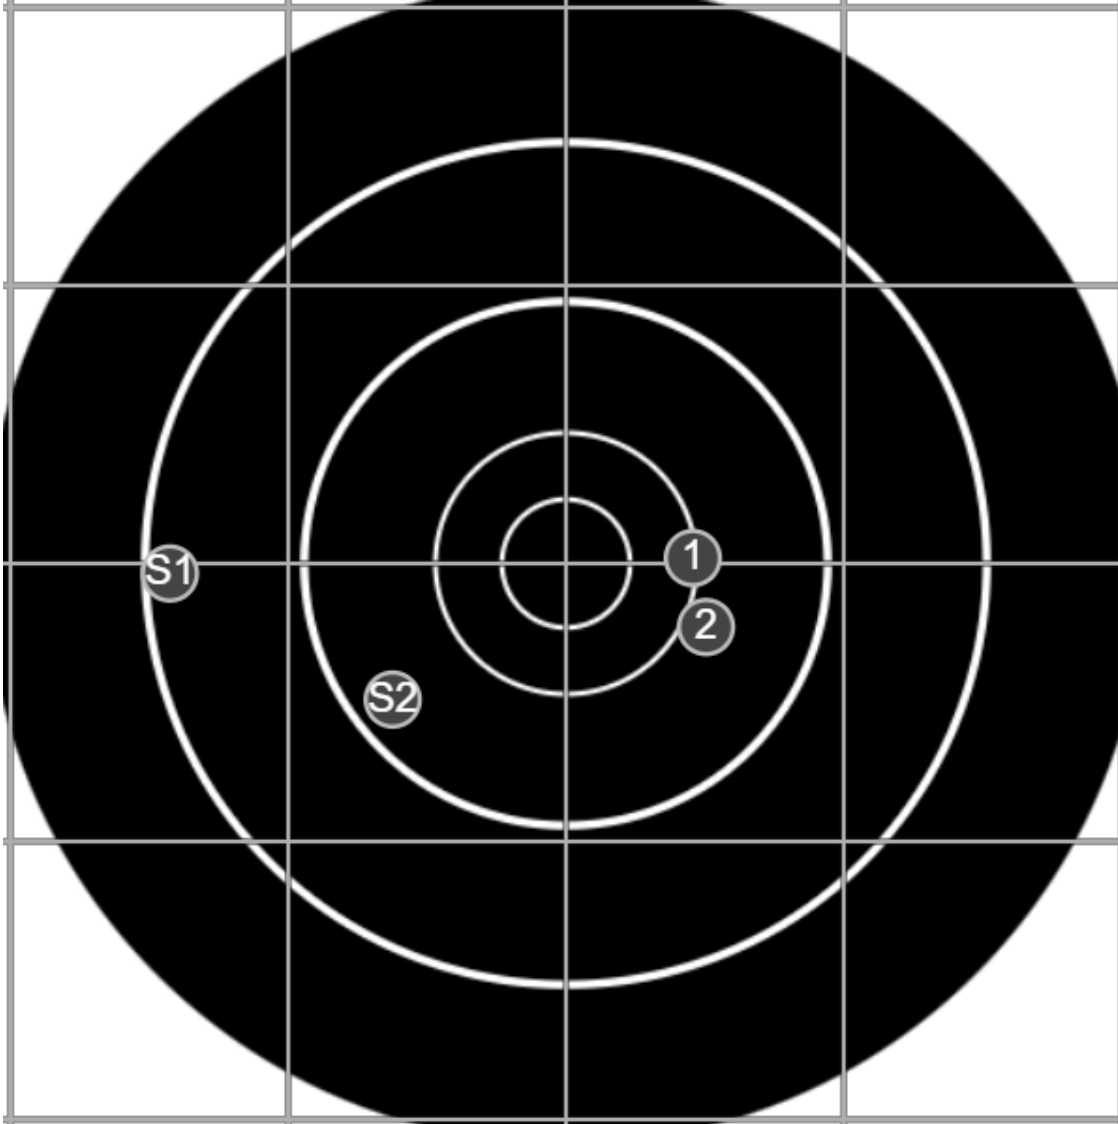

1/4/2025
3:22:27 PM

BRC Club Shoot
Series 2
800 yards

BRC T4 [-63]
AU-LR

Group: 67.3 mm
(12.7w x 66.1h)

(F)

Shooter
David Butler[m20]

11.0

2 / 10 shots
v: 1710, sd: 6.2