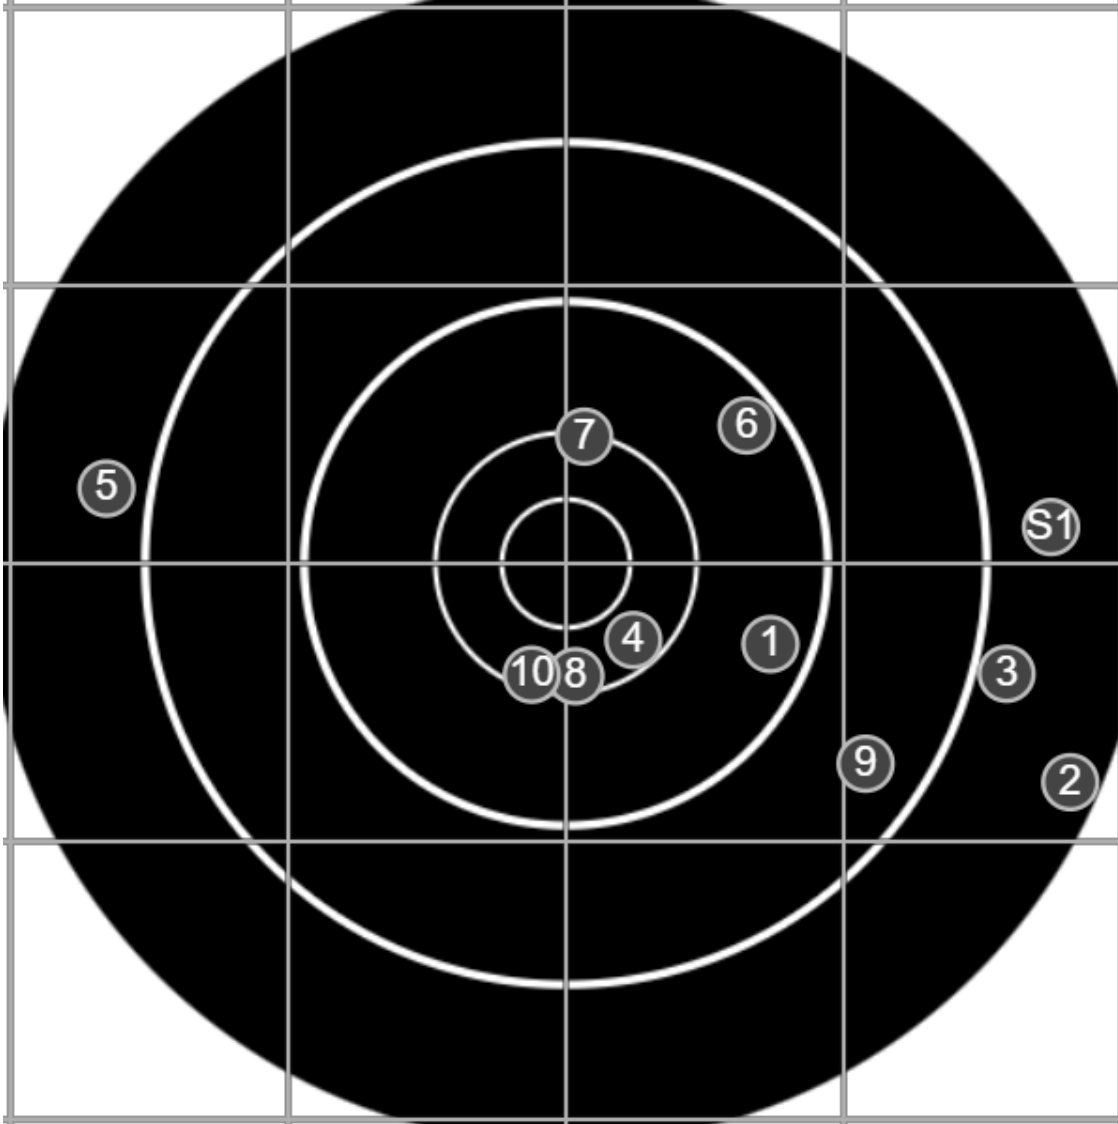

SILVER MOUNTAIN TARGETS
Made in Canada

true
1/4/2025
2:00:23 PM

BRC Club Shoot
Series 2
800 yards

BRC T6 [-65]
AU-LR

Group: 966.0 mm
(924.1w x 341.7h)

(Iron)
Shooter
Graeme Bright[m01]

43.4

FINAL
v: 1684, sd: 13.0

BRC T6 [-66]
AU-LR

Group: 556.3 mm
(556.0w x 438.8h)

(Iron)
Shooter
Graeme Bright[m01]

48.5

FINAL
v: 1675, sd: 10.8

#	fps	score
10	1670	V
9	1690	5
8	1692	V
7	1658	V
6	1664	4
5	1676	V
4	1683	V
3	1681	4
2	1667	5
1	1668	5
S2	1678	(4)
S1	1640	(3)