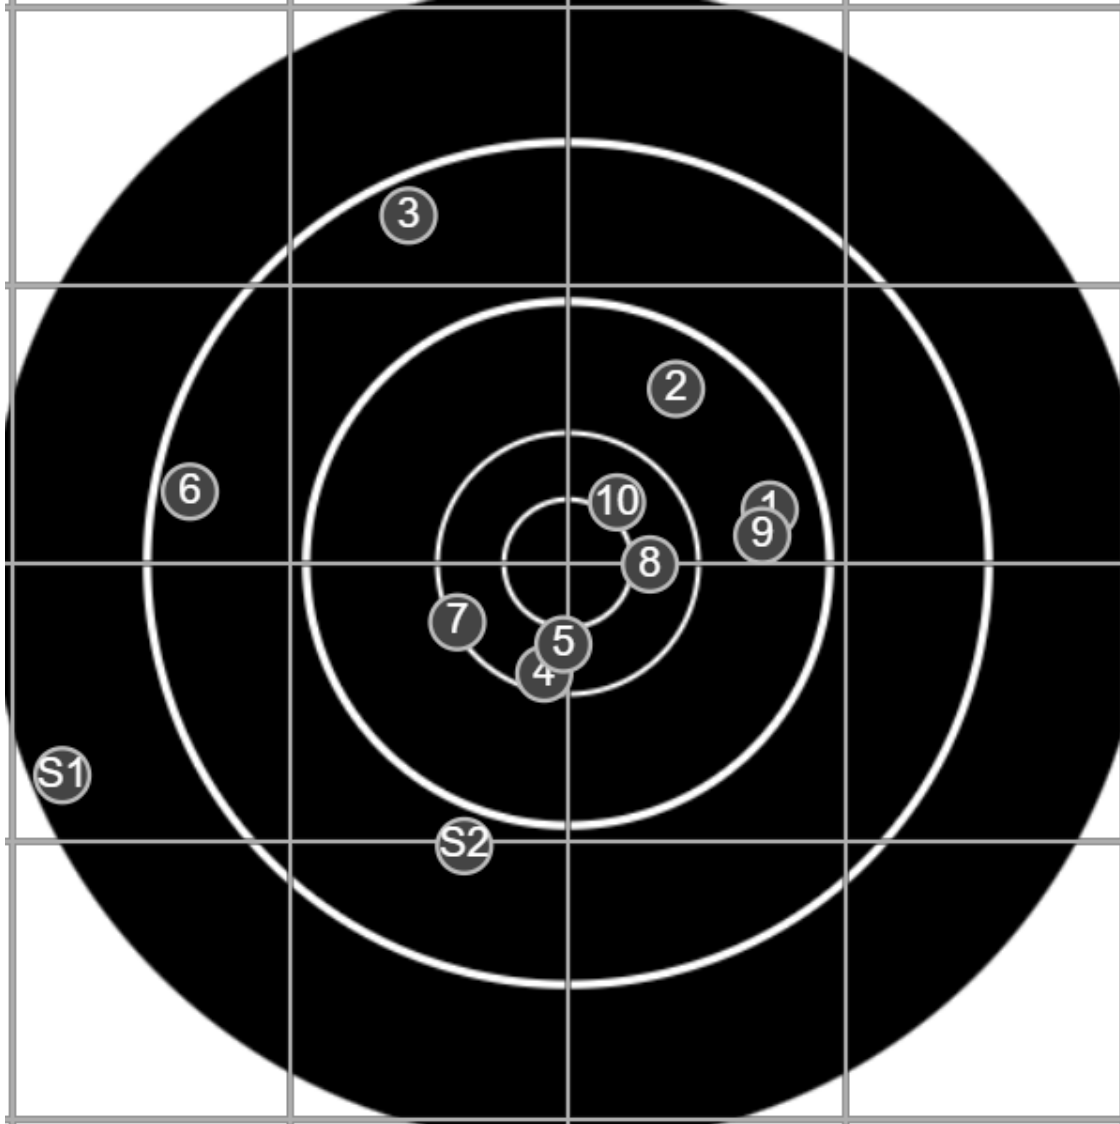

#	fps	score
10	1677	V
9	1664	4
8	1700	V
7	1664	V
6	1692	5
5	1690	3
4	1681	V
3	1677	3
2	1693	3
1	1704	5
S1	1674	(3)

SILVER MOUNTAIN TARGETS
Made in Canada

true
1/4/2025
3:05:37 PM

BRC Club Shoot
Series 2
800 yards

BRC T6 [-66]
AU-LR

Group: 556.3 mm
(556.0w x 438.8h)

(Iron)
Shooter
Graeme Bright[m01]

48.5

FINAL
v: 1675, sd: 10.8

#	fps	score
10	1670	V
9	1690	5
8	1692	V
7	1658	V
6	1664	4
5	1676	V
4	1683	V
3	1681	4
2	1667	5
1	1668	5
S2	1678	(4)
S1	1640	(3)