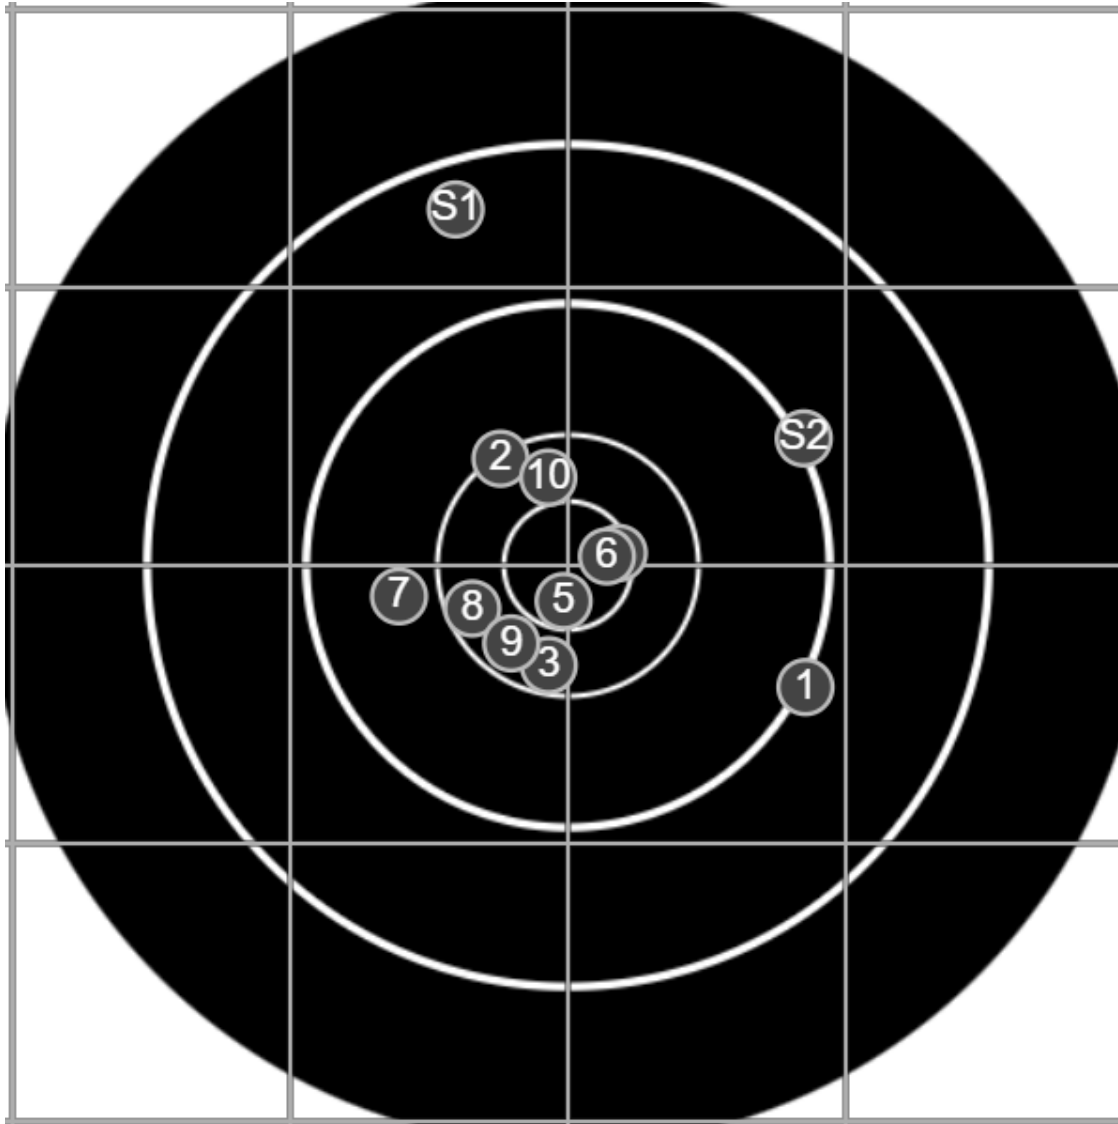

SILVER MOUNTAIN TARGETS
Made in Canada

true
1/4/2025
1:25:59 PM

BRC Club Shoot
Series 2
800 yards

BRC T6 [-64]
AU-LR

Group: 399.3 mm
(389.7w x 218.8h)

(F)
Shooter
Jeff Eppleston[m07]

58.3

FINAL
v: 1550, sd: 10.5

BRC T6 [-67]
AU-LR

Group: 294.6 mm
(278.6w x 113.2h)

(F)

Shooter
Jeff Eppleston[m07]

54.1

FINAL
v: 1496, sd: 9.5

#	fps	score
10	1498	6
9	1495	5
8	1493	5
7	1492	5
6	1491	5
5	1488	5
4	1493	5
3	1485	6
2	1505	X
1	1519	6
S1	1503	(4)