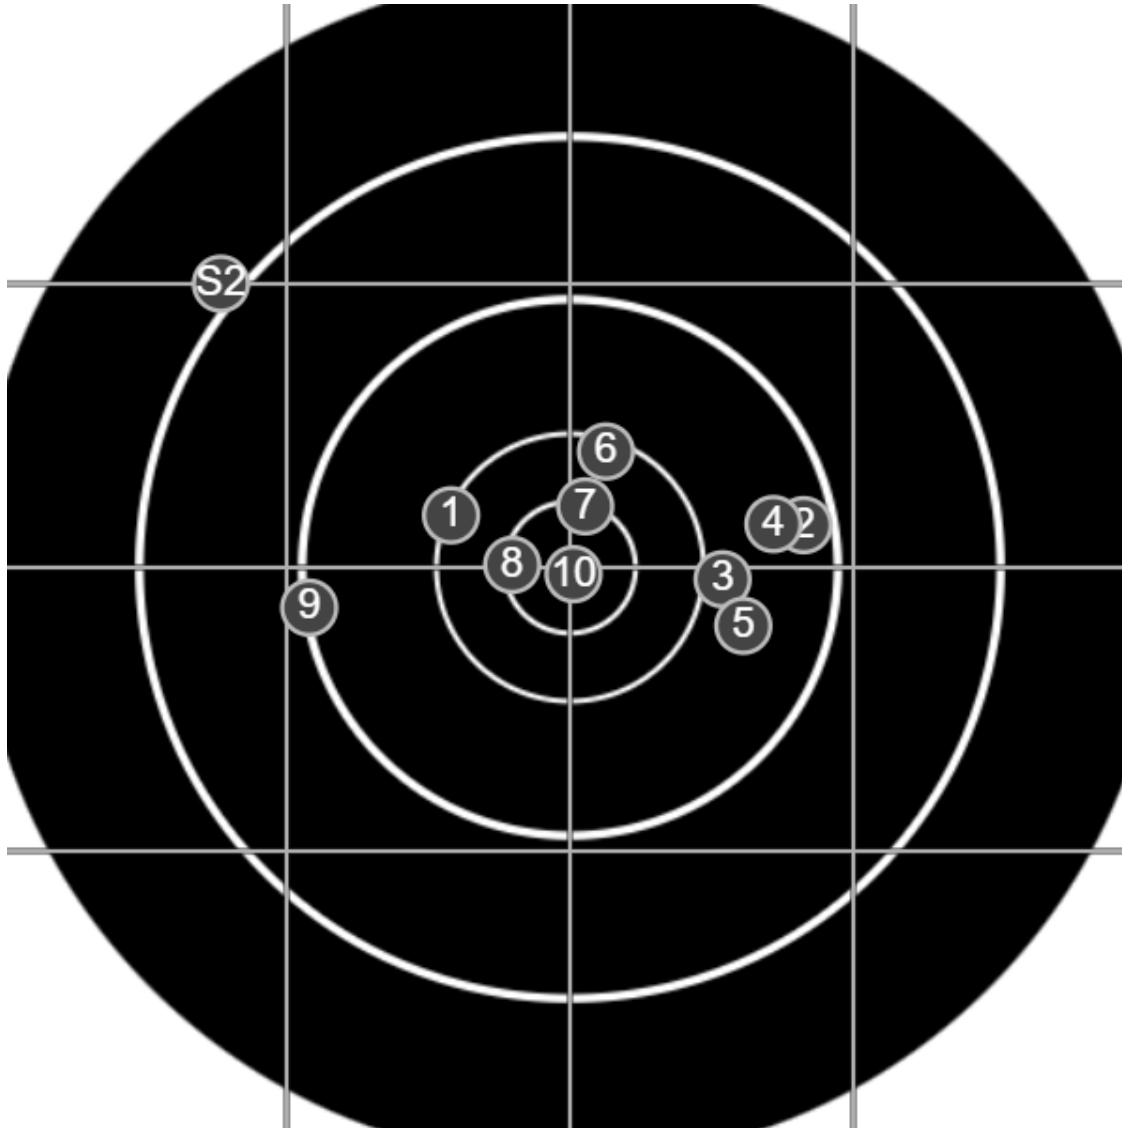

SILVER MOUNTAIN TARGETS
Made in Canada

true
3/1/2025
1:41:08 PM

BRC Club Shoot
Series 3
800 Yards

BRC T6 [-67]
AU-LR

Group: 469.7 mm
(463.3w x 163.1h)

(F)
Shooter
Garry Cafe[m28]

55.3

FINAL
v: 2017, sd: 16.1

#	fps	score
10	2019	X
9	2009	5
8	2022	X
7	2025	X
6	2049	6
5	1996	5
4	2007	5
3	2008	5
2	1999	5
1	2039	6
S2	2014	(3)
S1	2024	(0)