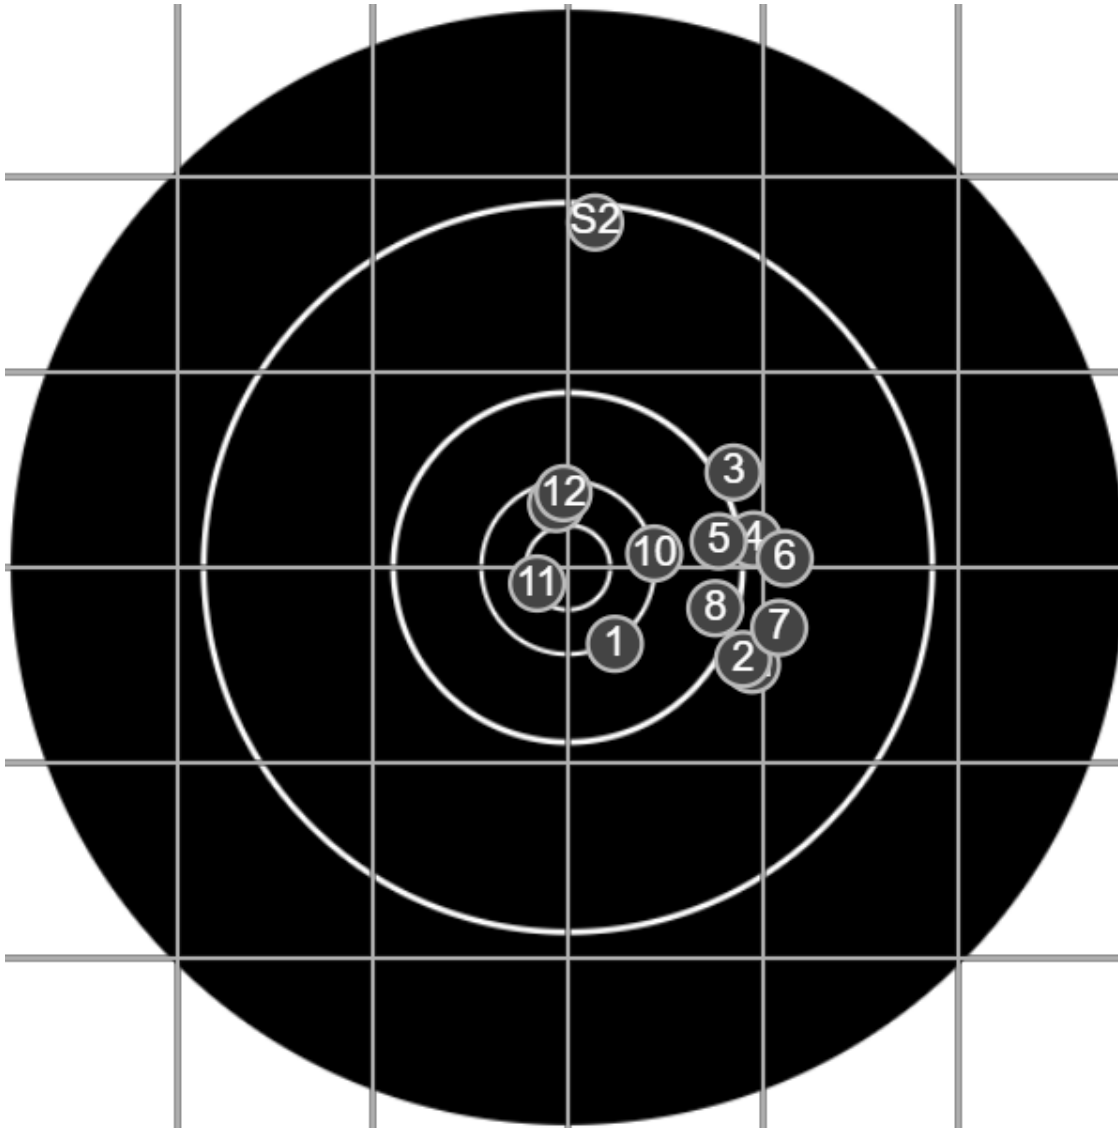

**SILVER MOUNTAIN TARGETS**  
Made in Canada

3/29/2025  
1:54:18 PM

**BRC Club Shoot**  
Series 3  
600 Yards

**BRC T6 [-60]**  
AU-600y

Group: 208.3 mm  
(202.3w x 152.4h)

(F)

**Shooter**  
David Butler[m20]  
**TOO MANY SHOTS!**  
v: 1939, sd: 11.1

#	fps	score
12	1940	6
11	1942	X
10	1937	6
9	1939	6
8	1920	5
7	1942	4
6	1933	4
5	1947	5
4	1952	4
3	1961	4
2	1926	4
1	1927	6
S2	1993	(4)
S1	1952	(4)

**SILVER MOUNTAIN TARGETS**  
Made in Canada

true  
3/29/2025  
2:30:06 PM

**BRC Club Shoot**  
Series 3  
600 Yards

**BRC T6 [-60]**  
AU-600y

Group: 196.3 mm  
(179.7w x 130.6h)

(F)  
**Shooter**  
David Butler[m20]

**58.0**

**FINAL**  
v: 1945, sd: 8.2

#	fps	score
10	1937	6
9	1955	6
8	1953	6
7	1943	6
6	1933	5
5	1949	5
4	1944	6
3	1938	6
2	1957	6
1	1935	6