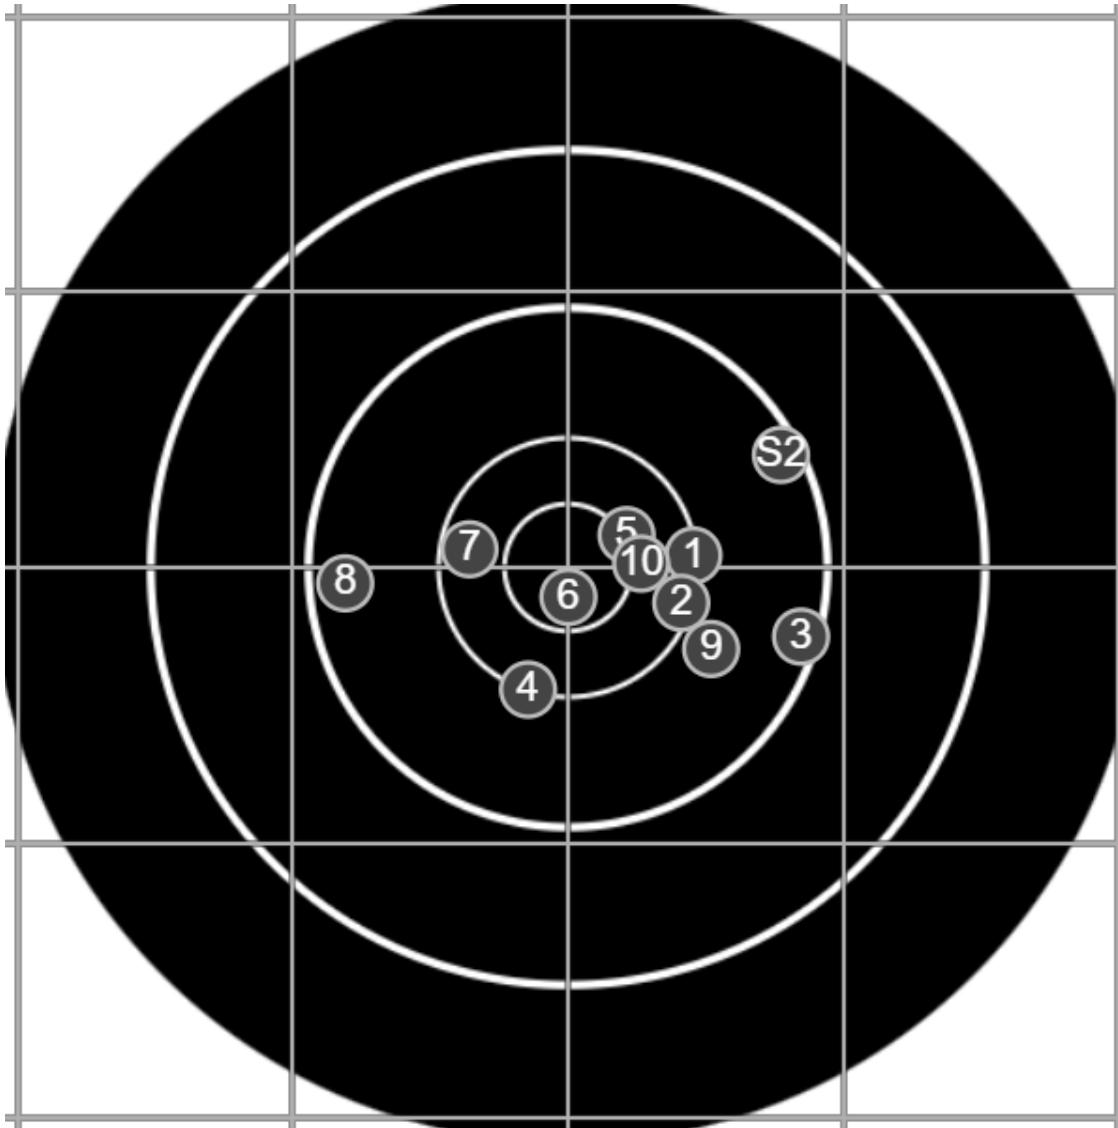

SILVER MOUNTAIN TARGETS
Made in Canada

true
3/8/2025
1:56:36 PM

BRC Club Shoot
Series 3
900 Yards

BRC T4 [-64]
AU-LR

Group: 443.9 mm
(440.9w x 149.3h)

(F)
Shooter
Jeff Eppleston[m07]

57.2

FINAL
v: 1416, sd: 11.6

BRC T4 [-62]
AU-LR

Group: 573.2 mm
(565.2w x 315.3h)

(F)
Shooter
Jeff Eppleston[m07]

51.1

FINAL
v: 1508, sd: 21.3

#	fps	score
10	1537	6
9	1495	4
8	1517	5
7	1520	5
6	1549	6
5	1484	5
4	1502	X
3	1486	5
2	1495	4
1	1490	5
S2	1503	(5)
S1	1496	(4)