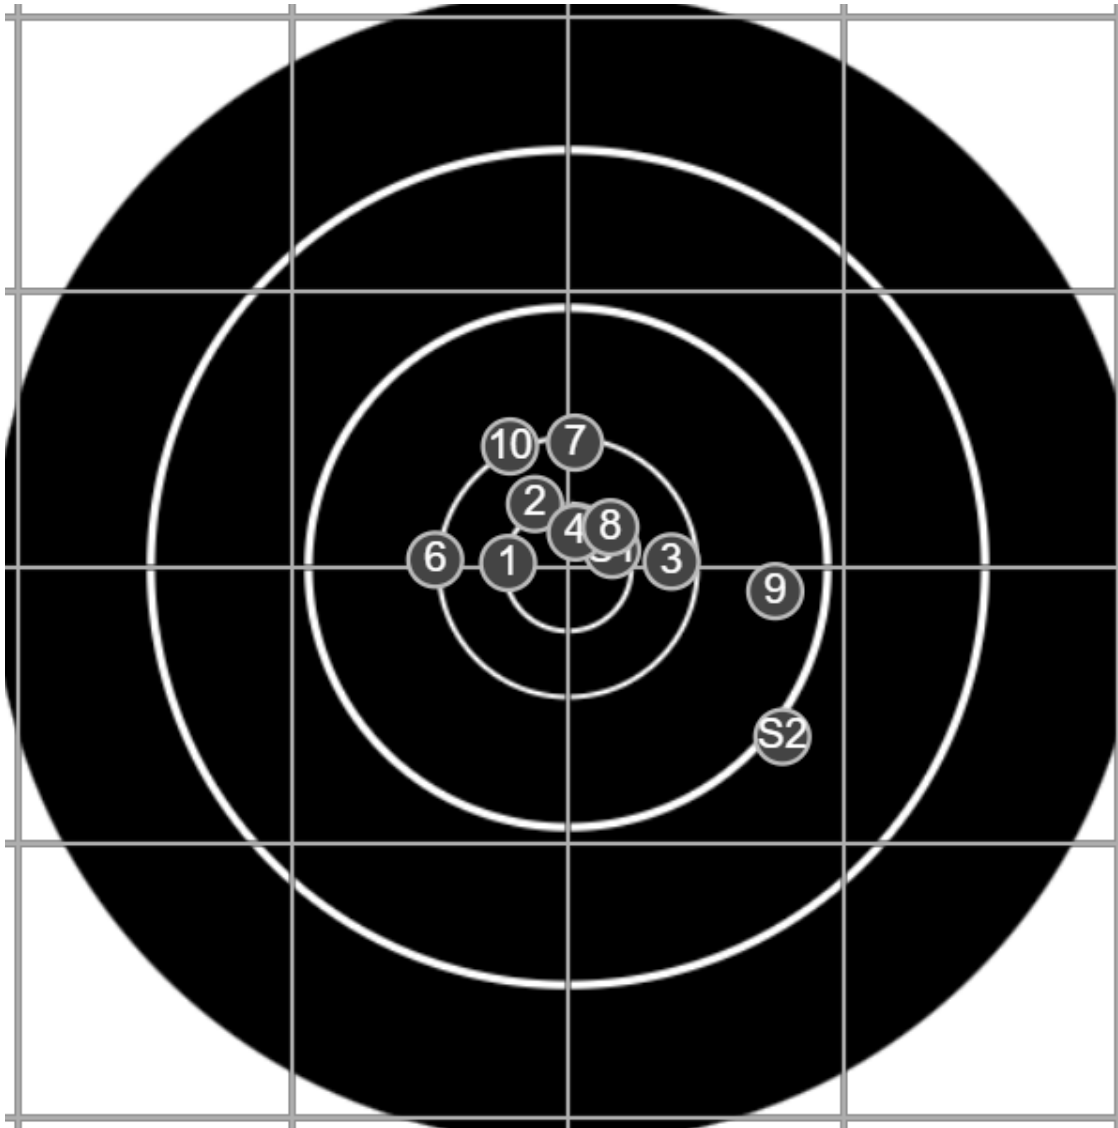

true  
3/8/2025  
2:35:24 PM

**BRC Club Shoot**  
Series 3  
900 Yards

**BRC T4 [-64]**  
AU-LR

Group: 1540.9 mm  
(1539.5w x 143.5h)

(F)  
**Shooter**  
Mal Wright[m24]

**53.3**

**FINAL**  
v: 1624, sd: 6.2