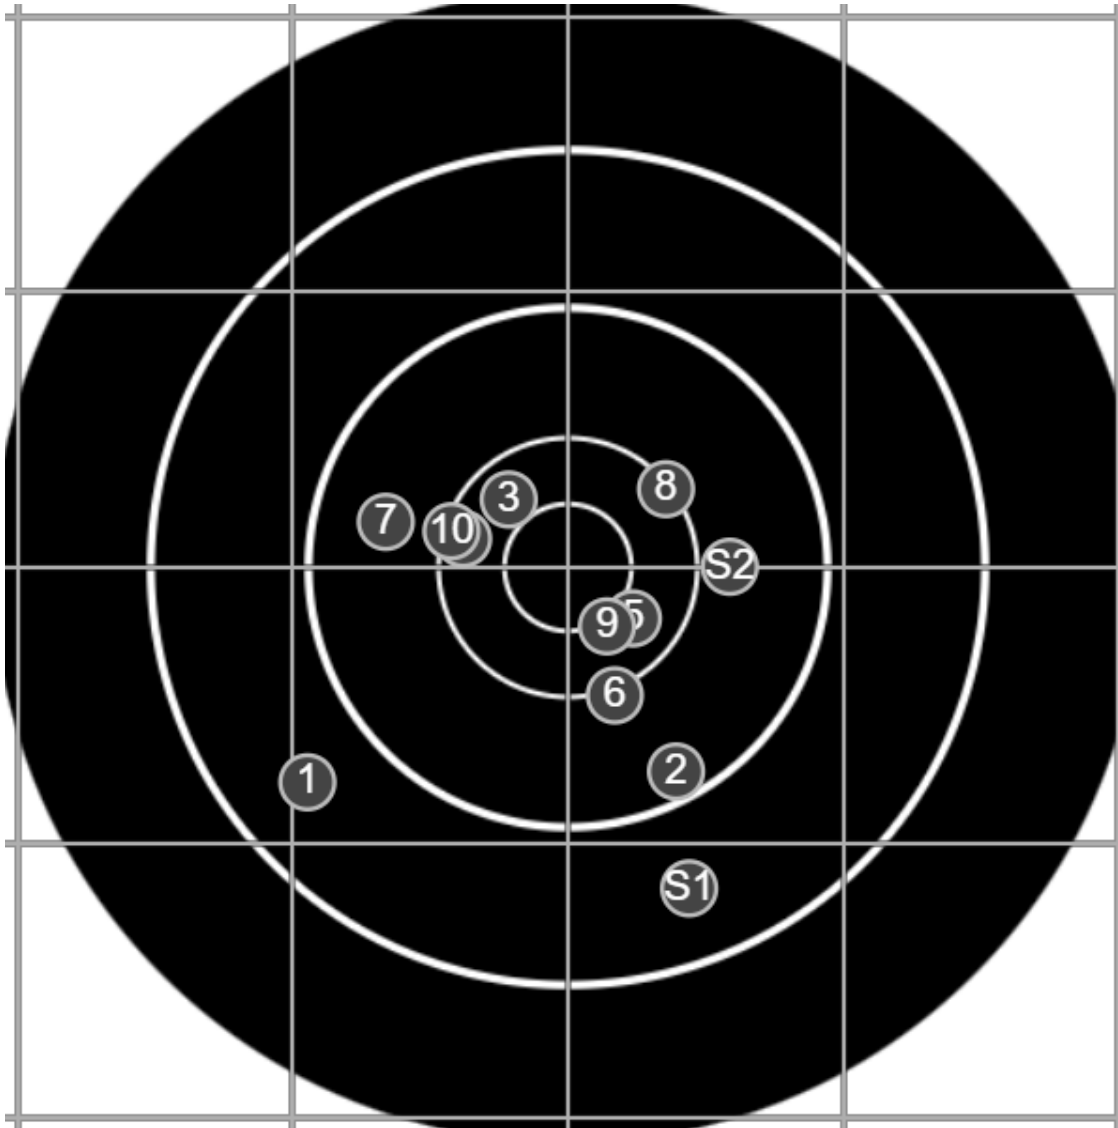

SILVER MOUNTAIN TARGETS
Made in Canada

true
3/8/2025
1:36:51 PM

BRC Club Shoot
Series 3
900 Yards

BRC T4 [-63]
AU-LR

Group: 447.8 mm
(356.5w x 283.3h)

(F)

Shooter
Mal Wright[m24]

55.0

FINAL
v: 1612, sd: 13.8

#	fps	score
10	1632	6
9	1596	6
8	1624	6
7	1623	5
6	1588	5
5	1614	6
4	1629	6
3	1605	6
2	1609	5
1	1603	4
S2	1651	(5)
S1	1644	(4)