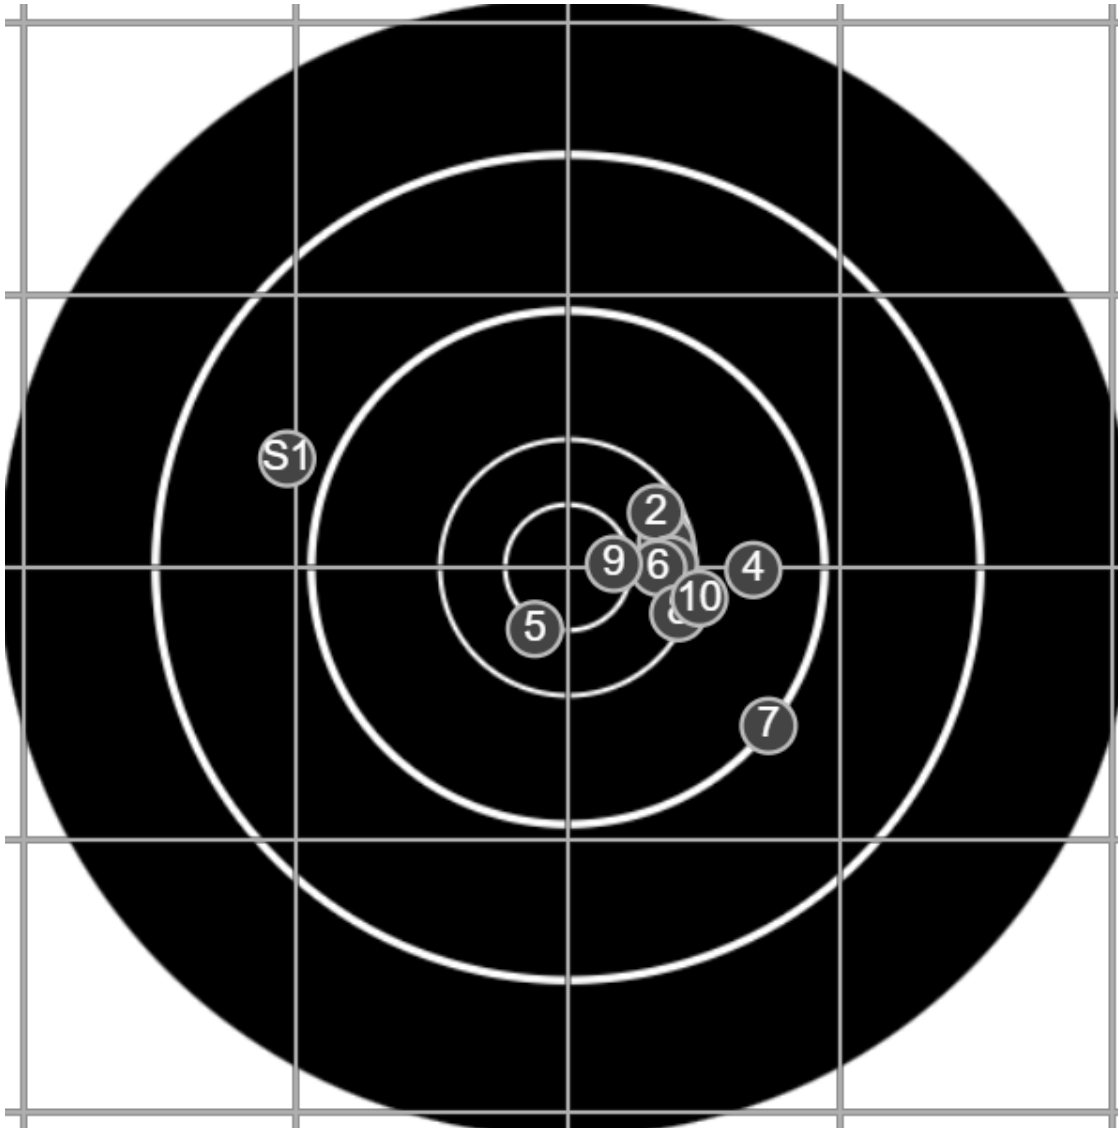

#	fps	score
10	1631	6
9	1638	6
8	1645	5
7	1660	6
6	1629	6
5	1654	5
4	1654	6
3	1619	6
2	1634	5
1	1626	5
S2	1620	(5)
S1	1590	(3)

SILVER MOUNTAIN TARGETS
Made in Canada

true
4/12/2025
3:02:28 PM

BRC Club Shoot
Series 3
800 Yards

BRC T4 [-64]
AU-LR

Group: 247.4 mm
(228.6w x 208.3h)

(F)
Shooter
Colin Howell[m10]

57.1

FINAL
v: 1643, sd: 24.3

#	fps	score
10	1600	5
9	1625	X
8	1662	6
7	1609	5
6	1661	6
5	1679	6
4	1645	5
3	1632	6
2	1659	6
1	1655	6
S1	1646	(4)