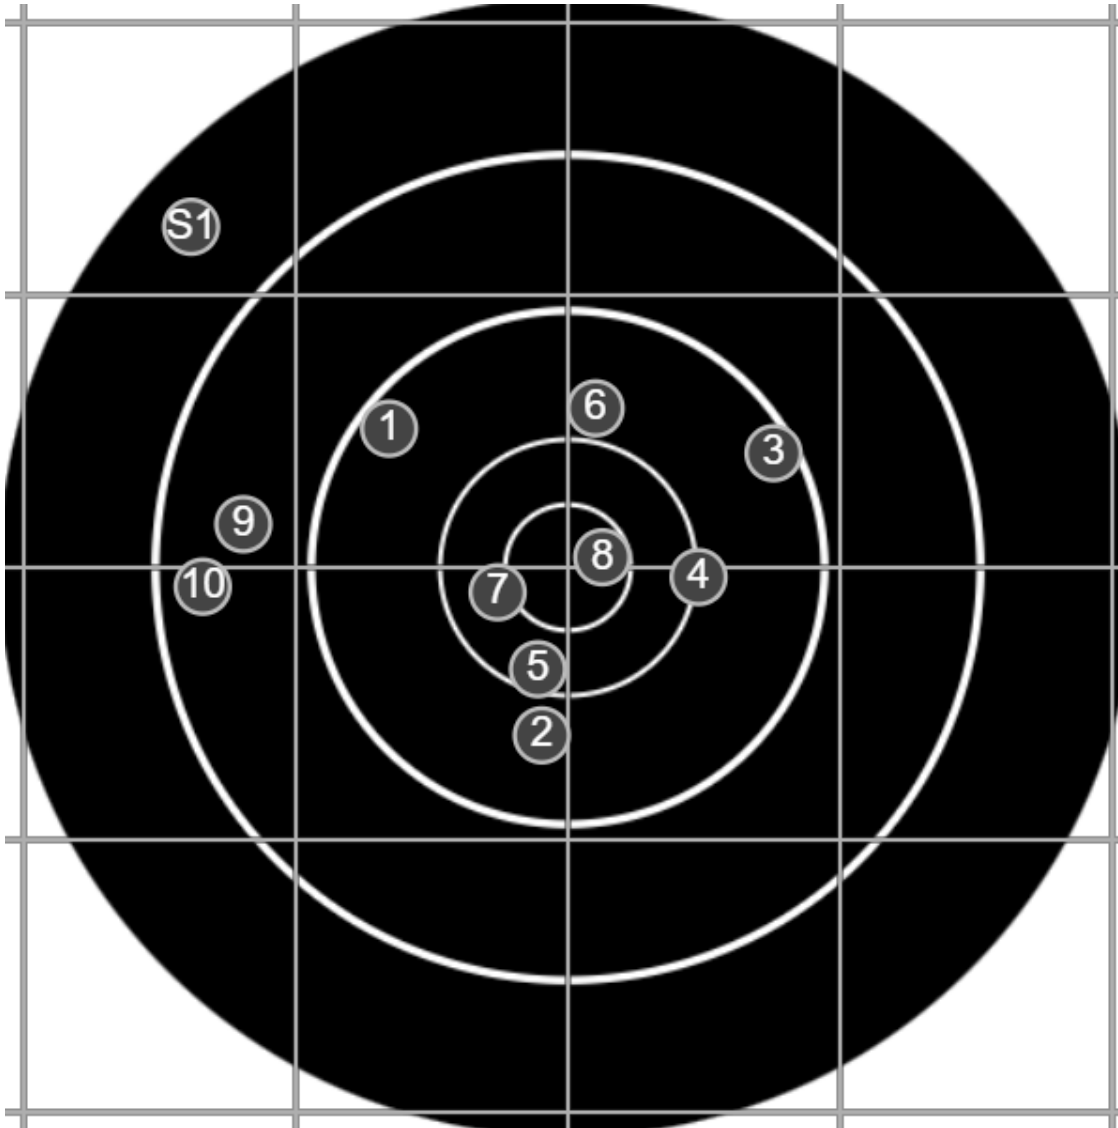

true  
4/12/2025  
3:12:27 PM

**BRC Club Shoot**  
Series 3  
800 Yards

**BRC T6 [-65]**  
AU-LR

Group: 573.5 mm  
(558.4w x 319.7h)

(Iron)  
**Shooter**  
Dennis Lavelle[m04]

**48.4**

**FINAL**  
v: 1573, sd: 12.6