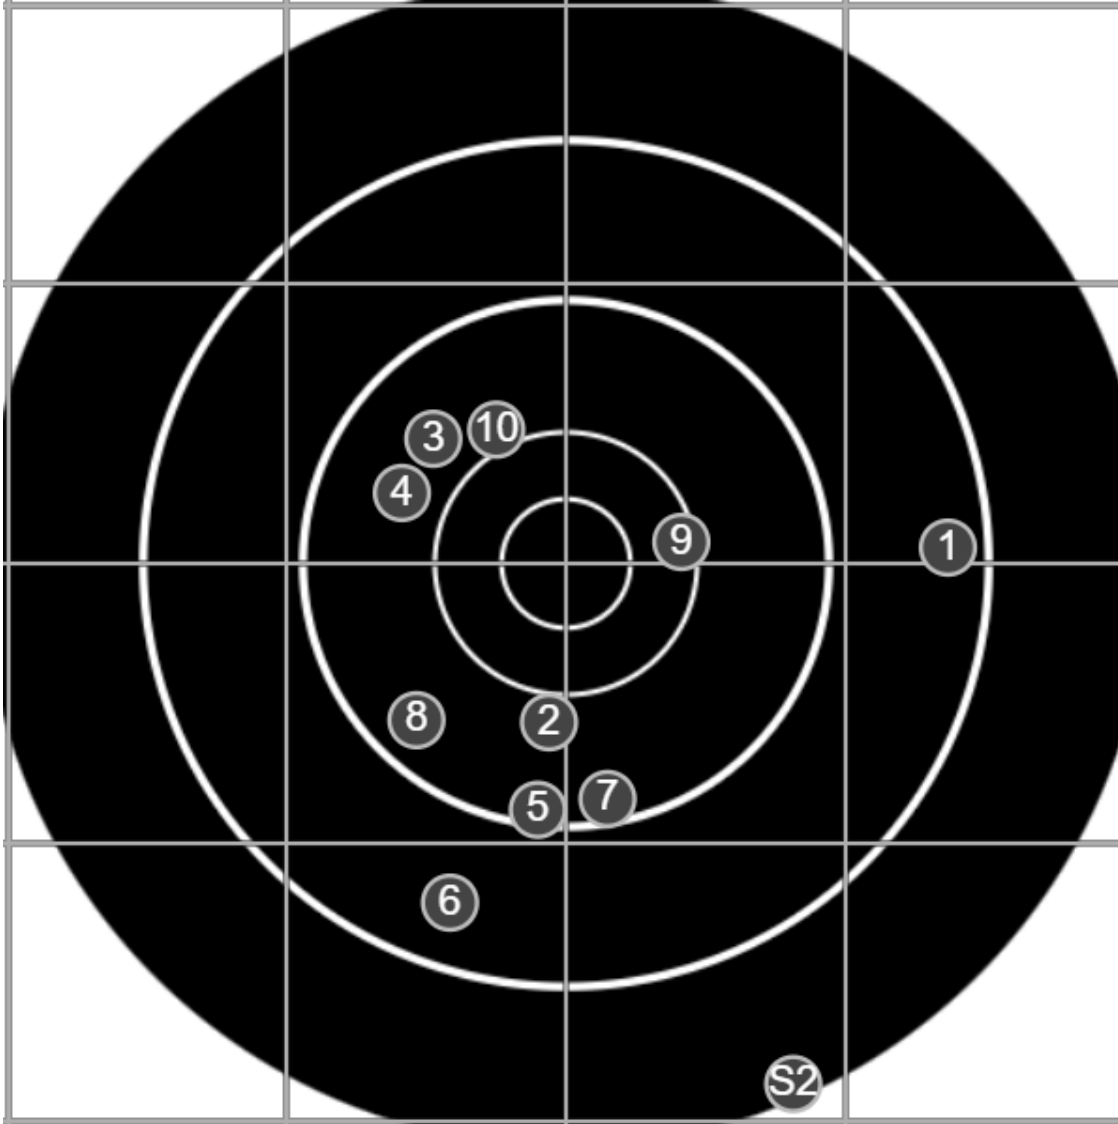

SILVER MOUNTAIN TARGETS
Made in Canada

true
4/12/2025
2:04:23 PM

BRC Club Shoot
Series 3
800 Yards

BRC T6 [-64]
AU-LR

Group: 583.5 mm
(521.1w x 451.0h)

(Iron)
Shooter
Dennis Lavelle[m04]

48.1

FINAL
v: 1551, sd: 13.0

#	fps	score
10	1546	5*
9	1536	V*
8	1546	5*
7	1561	5*
6	1542	4*
5	1554	5*
4	1585	5*
3	1547	5*
2	1544	5*
1	1549	4*
S2	1544	(3)*
S1	1556	(0)*