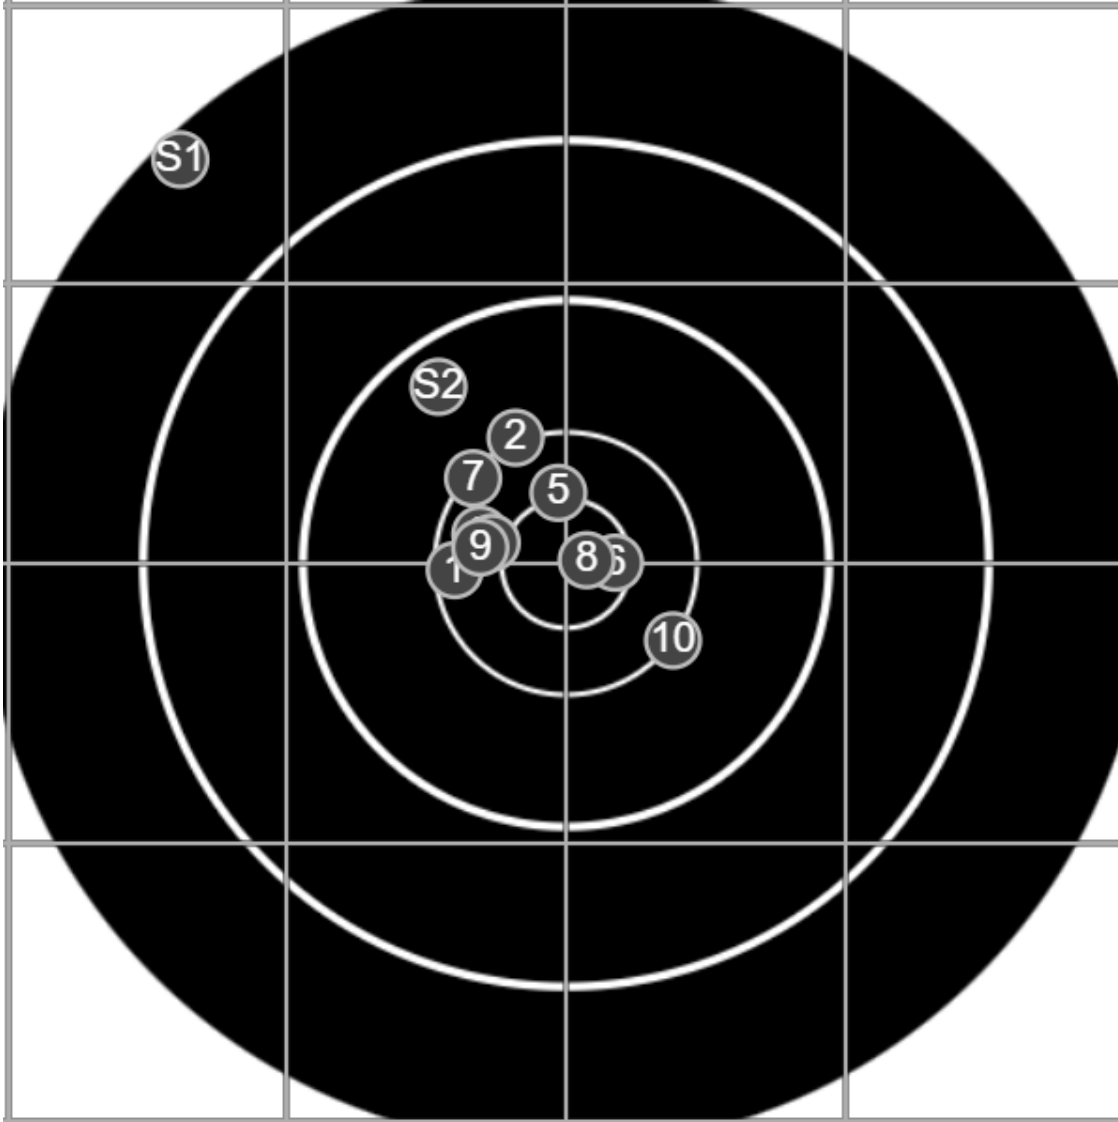

SILVER MOUNTAIN TARGETS
Made in Canada

true
4/12/2025
2:32:51 PM

BRC Club Shoot
Series 3
800 Yards

BRC T4 [-66]
AU-LR

Group: 245.5 mm
(208.3w x 193.2h)

(F)
Shooter
Garry Cafe[m28]

60.2

FINAL
v: 2058, sd: 40.2

BRC T4 [-65]
AU-LR

Group: 238.8 mm
(202.7w x 159.1h)

(F)
Shooter
Garry Cafe[m28]

57.5

FINAL
v: 2030, sd: 8.9

#	fps	score
10	2041	X
9	2019	5
8	2023	6
7	2039	X
6	2022	5
5	2031	X
4	2025	5
3	2028	X
2	2022	X
1	2046	6