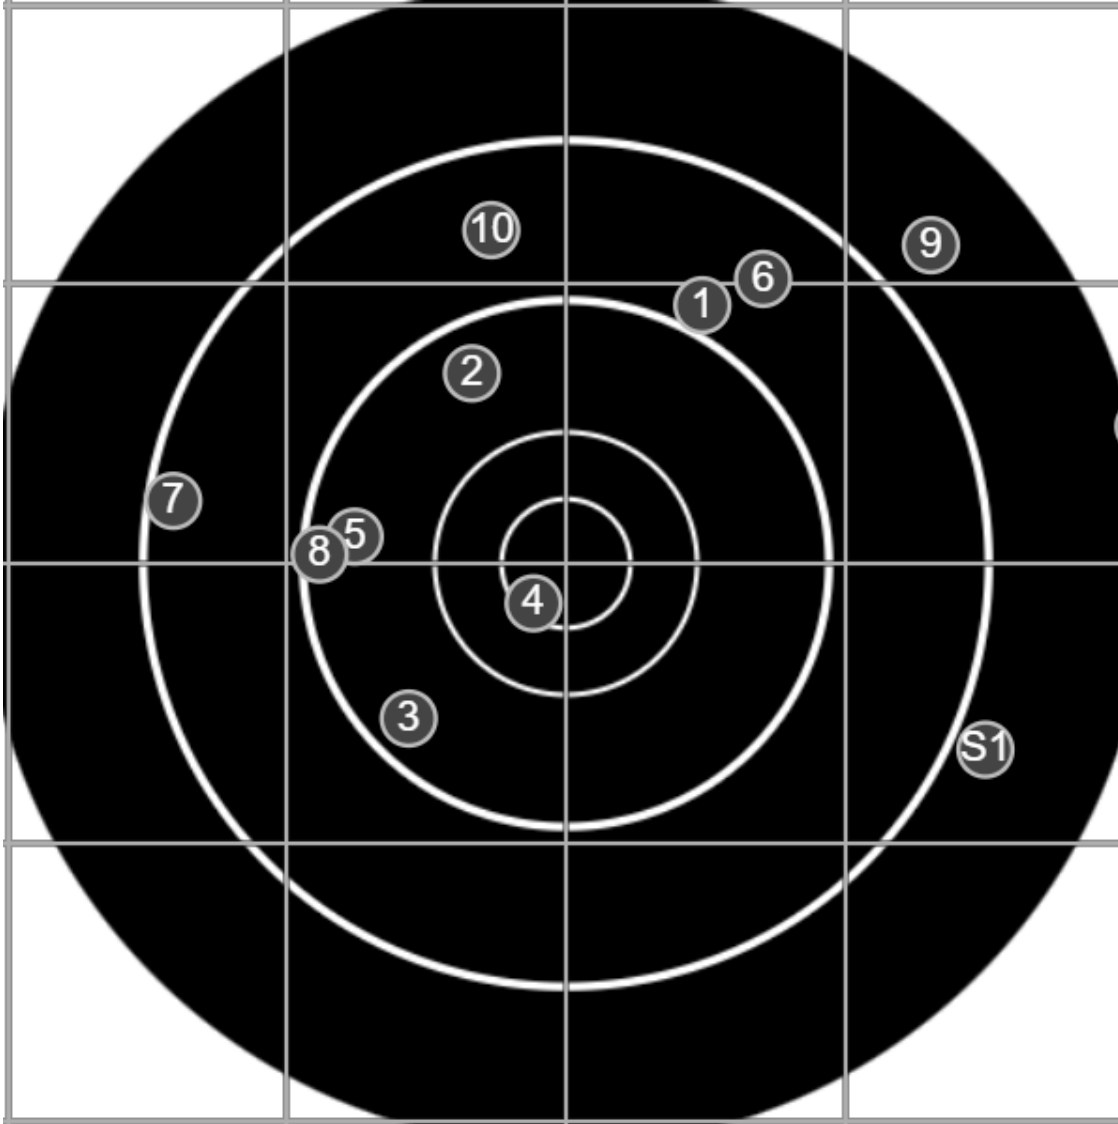

SILVER MOUNTAIN TARGETS
Made in Canada

true
4/12/2025
1:55:42 PM

BRC Club Shoot
Series 3
800 Yards

BRC T6 [-65]
AU-LR

Group: 763.1 mm
(723.1w x 465.7h)

(Iron)
Shooter
Gordon Shepherd[m02]

44.1

FINAL
v: 1517, sd: 21.8

#	fps	score
10	1552	4*
9	1497	3*
8	1503	5*
7	1495	4*
6	1508	4*
5	1523	5*
4	1557	SV*
3	1525	5*
2	1522	5*
1	1491	4*
S2	1493	(2)*
S1	1526	(3)*