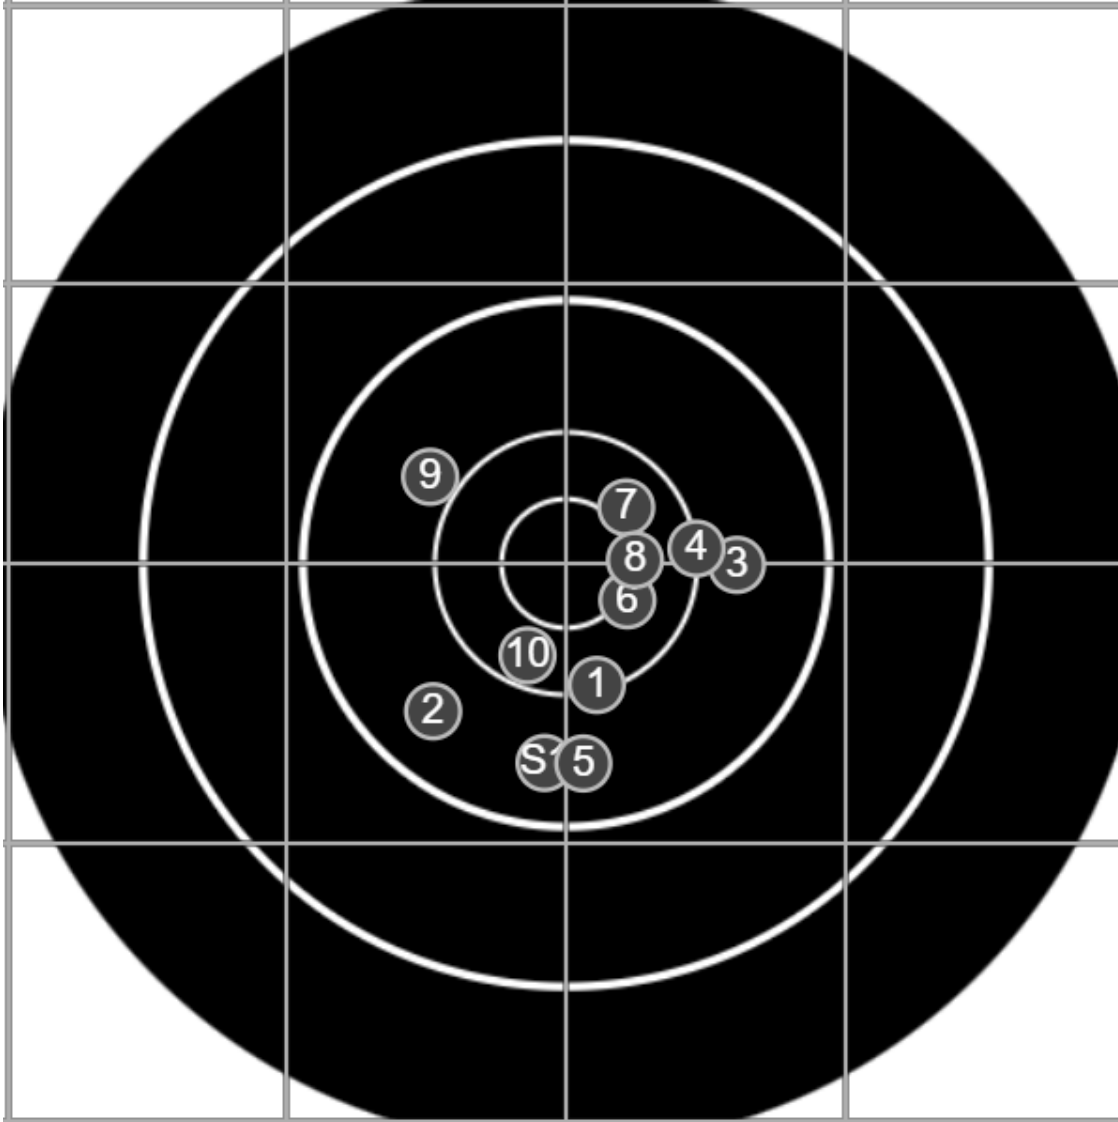

SILVER MOUNTAIN TARGETS
Made in Canada

true
4/12/2025
1:49:36 PM

BRC Club Shoot
Series 3
800 Yards

BRC T4 [-65]
AU-LR

Group: 321.7 mm
(292.7w x 273.3h)

(F)
Shooter
Jeff Eppleston[m07]

56.1

FINAL
v: 1515, sd: 6.9

BRC T4 [-65]
AU-LR

Group: 233.6 mm
(215.2w x 107.4h)

(F)
Shooter
Jeff Eppleston[m07]

60.6

FINAL
v: 1521, sd: 13.8

#	fps	score
10	1513	6
9	1500	X
8	1529	X
7	1524	6
6	1519	X
5	1531	6
4	1551	X
3	1514	6
2	1521	X
1	1504	X
S1	1527	(5)