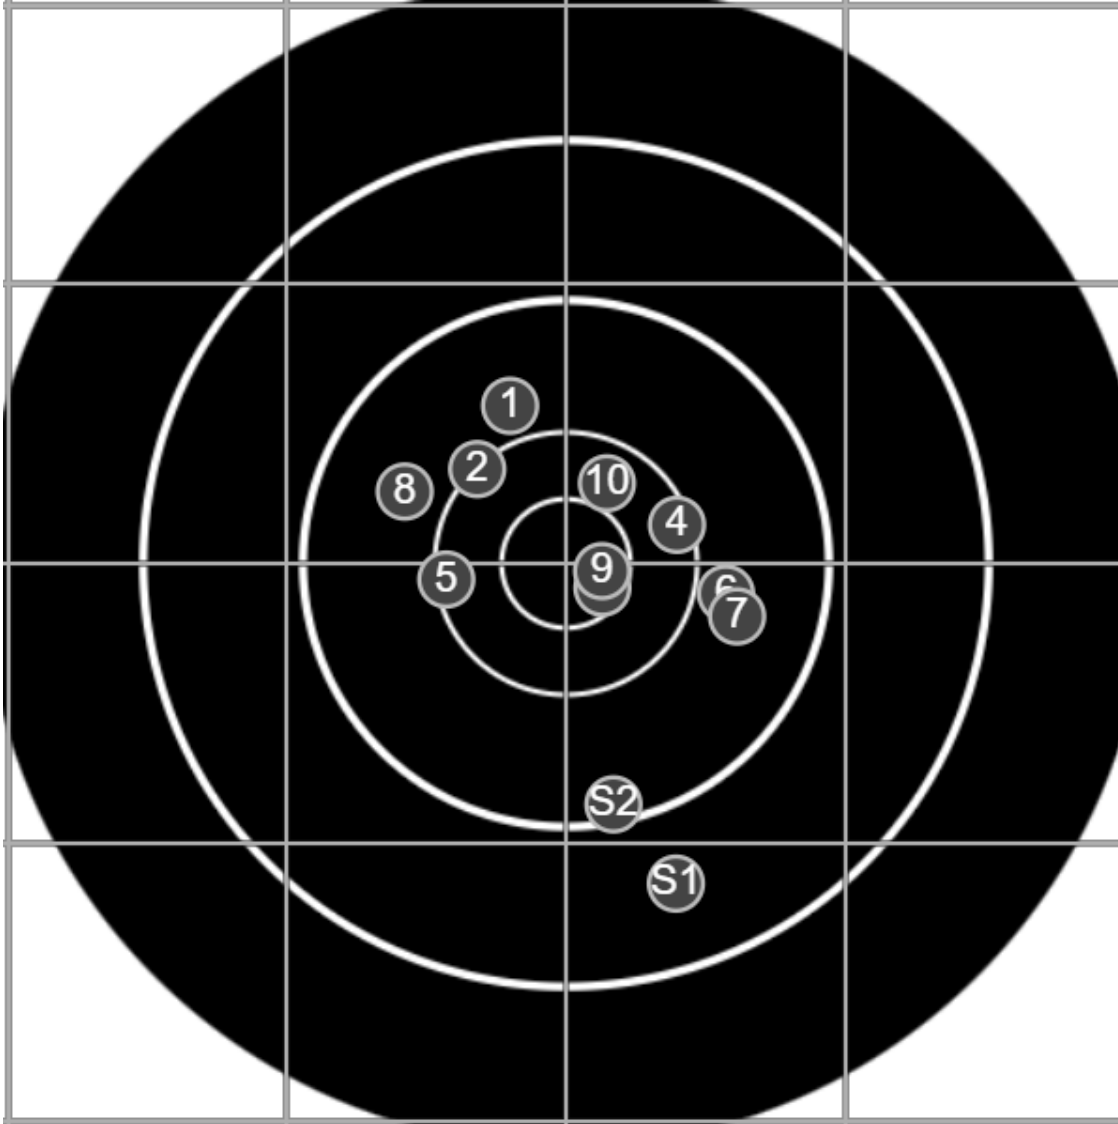

SILVER MOUNTAIN TARGETS
Made in Canada

true
4/12/2025
2:18:01 PM

BRC Club Shoot
Series 3
800 Yards

BRC T4 [-65]
AU-LR

Group: 338.8 mm
(317.2w x 200.8h)

(F)
Shooter
Mal Wright[m24]

56.2

FINAL
v: 1723, sd: 12.4

BRC T4 [-65]
AU-LR

Group: 322.5 mm
(222.6w x 320.0h)

(F)
Shooter
Mal Wright[m24]

57.3

FINAL
v: 1722, sd: 17.3

#	fps	score
10	1705	X
9	1710	5
8	1716	6
7	1763	5
6	1729	6
5	1729	6
4	1720	X
3	1731	5
2	1722	X
1	1698	6