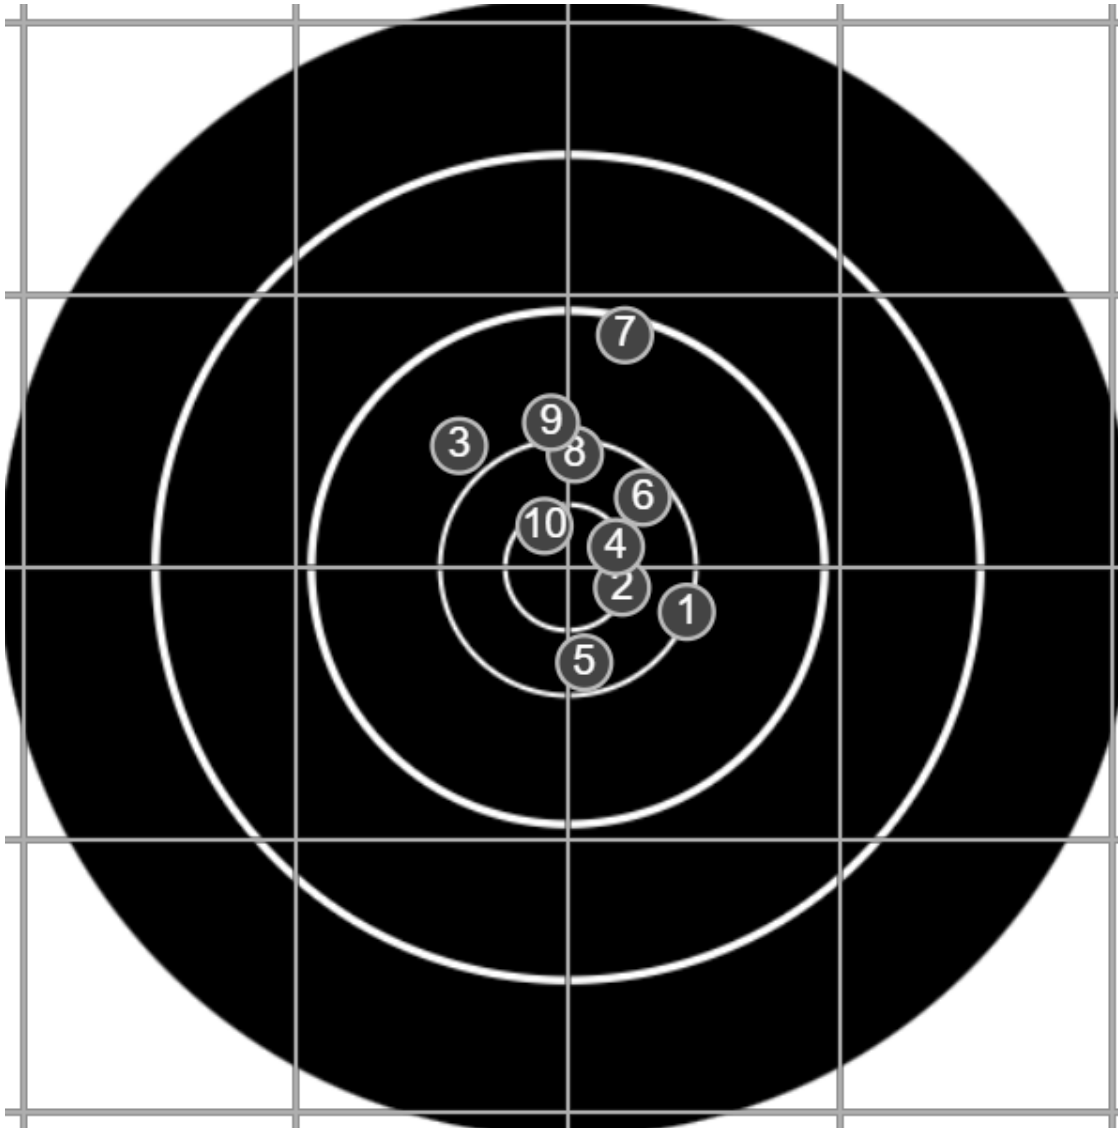

#	fps	score
10	1742	6
9	1707	X
8	1712	5
7	1721	5
6	1720	5
5	1726	6
4	1740	6
3	1717	X
2	1736	6
1	1706	5
S2	1698	(5)
S1	1721	(4)

SILVER MOUNTAIN TARGETS
Made in Canada

true
4/12/2025
3:07:25 PM

BRC Club Shoot
Series 3
800 Yards

BRC T4 [-65]
AU-LR

Group: 322.5 mm
(222.6w x 320.0h)

(F)
Shooter
Mal Wright[m24]

57.3

FINAL
v: 1722, sd: 17.3

#	fps	score
10	1705	X
9	1710	5
8	1716	6
7	1763	5
6	1729	6
5	1729	6
4	1720	X
3	1731	5
2	1722	X
1	1698	6