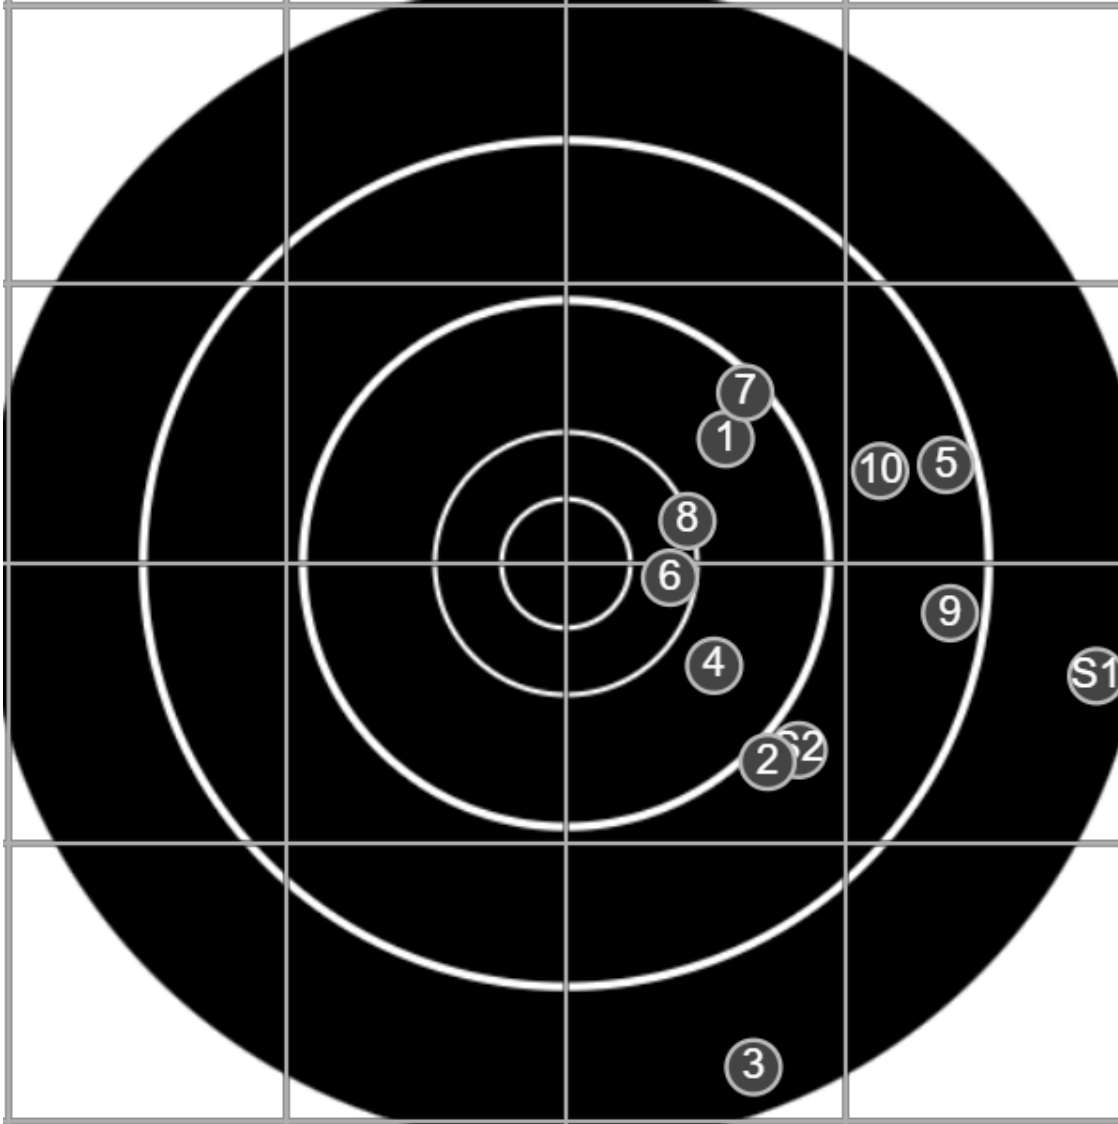

SILVER MOUNTAIN TARGETS
Made in Canada

true
4/12/2025
2:44:39 PM

BRC Club Shoot
Series 3
800 Yards

BRC T4 [-65]
AU-LR

Group: 643.1 mm
(267.3w x 643.1h)

(Iron)
Shooter
ross wilkinson[v6]

44.2

FINAL
v: 1621, sd: 24.9

BRC T4 [-64]
AU-LR

Group: 586.4 mm
(423.3w x 574.2h)

(Iron)
Shooter
ross wilkinson[v6]

46.1

FINAL
v: 1629, sd: 17.4

#	fps	score
10	1638	4
9	1611	5
8	1659	4
7	1644	5
6	1603	5
5	1638	V
4	1606	4
3	1620	5
2	1630	4
	1355	2
1	1639	5
S2	1631	(3)