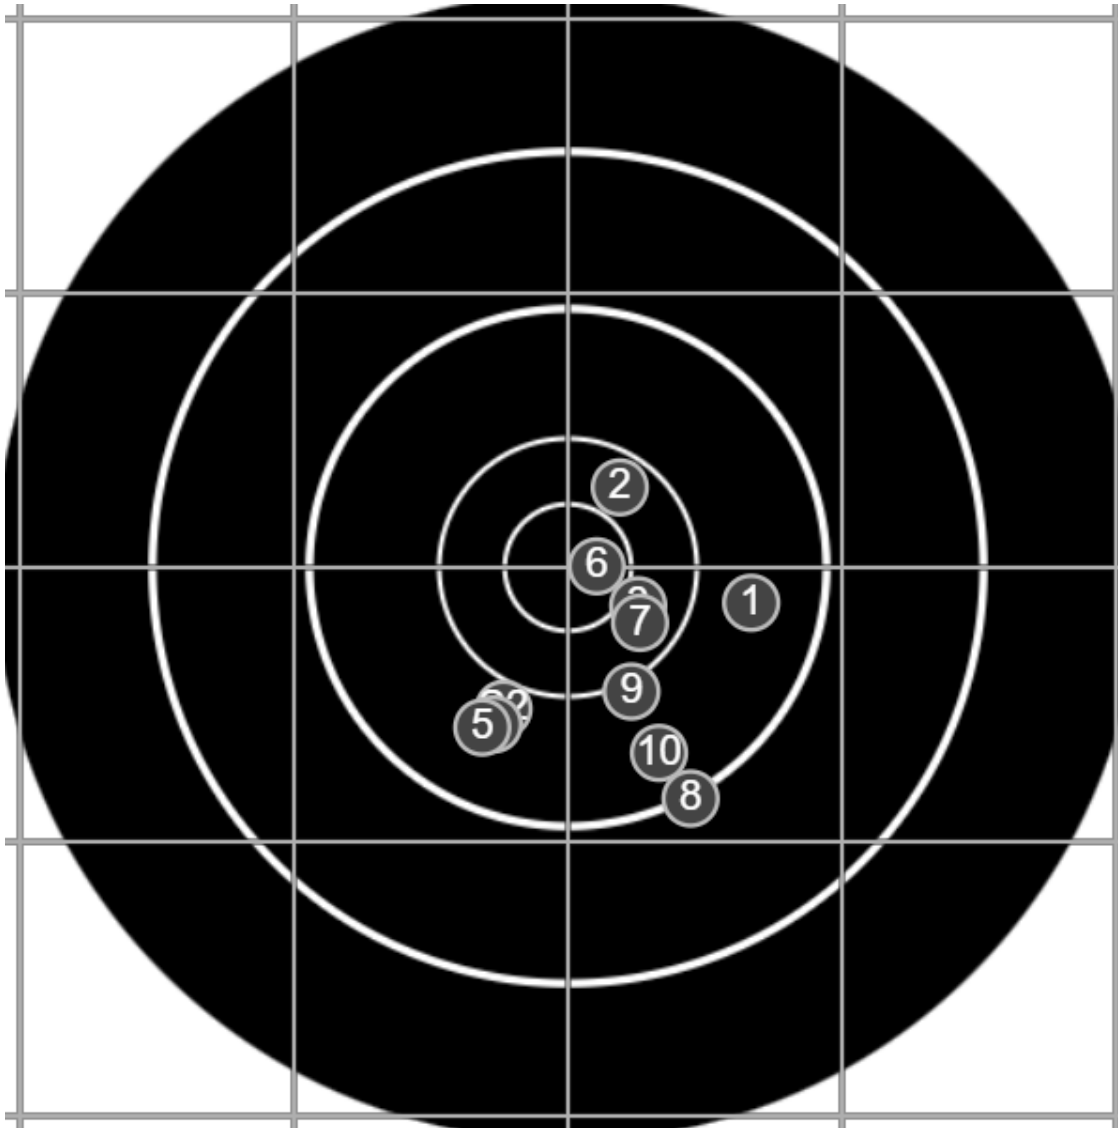

SILVER MOUNTAIN TARGETS
Made in Canada

true
4/26/2025
1:59:48 PM

BRC Club Shoot
Series 3
900 Yards

BRC T4 [-62]
AU-LR

Group: 309.6 mm
(261.1w x 301.8h)

(F)
Shooter
David Butler[m20]

54.1

FINAL
v: 1482, sd: 14.5

BRC T4 [-62]
AU-LR

Group: 373.7 mm
(264.3w x 349.5h)

(F)
Shooter
David Butler[m20]

52.3

FINAL
v: 1482, sd: 12.1

#	fps	score
10	1474	5
9	1469	5
8	1491	5
7	1488	X
6	1481	4
5	1461	5
4	1494	X
3	1477	5
2	1484	X
1	1505	5
S2	1478	(5)
S1	1487	(4)