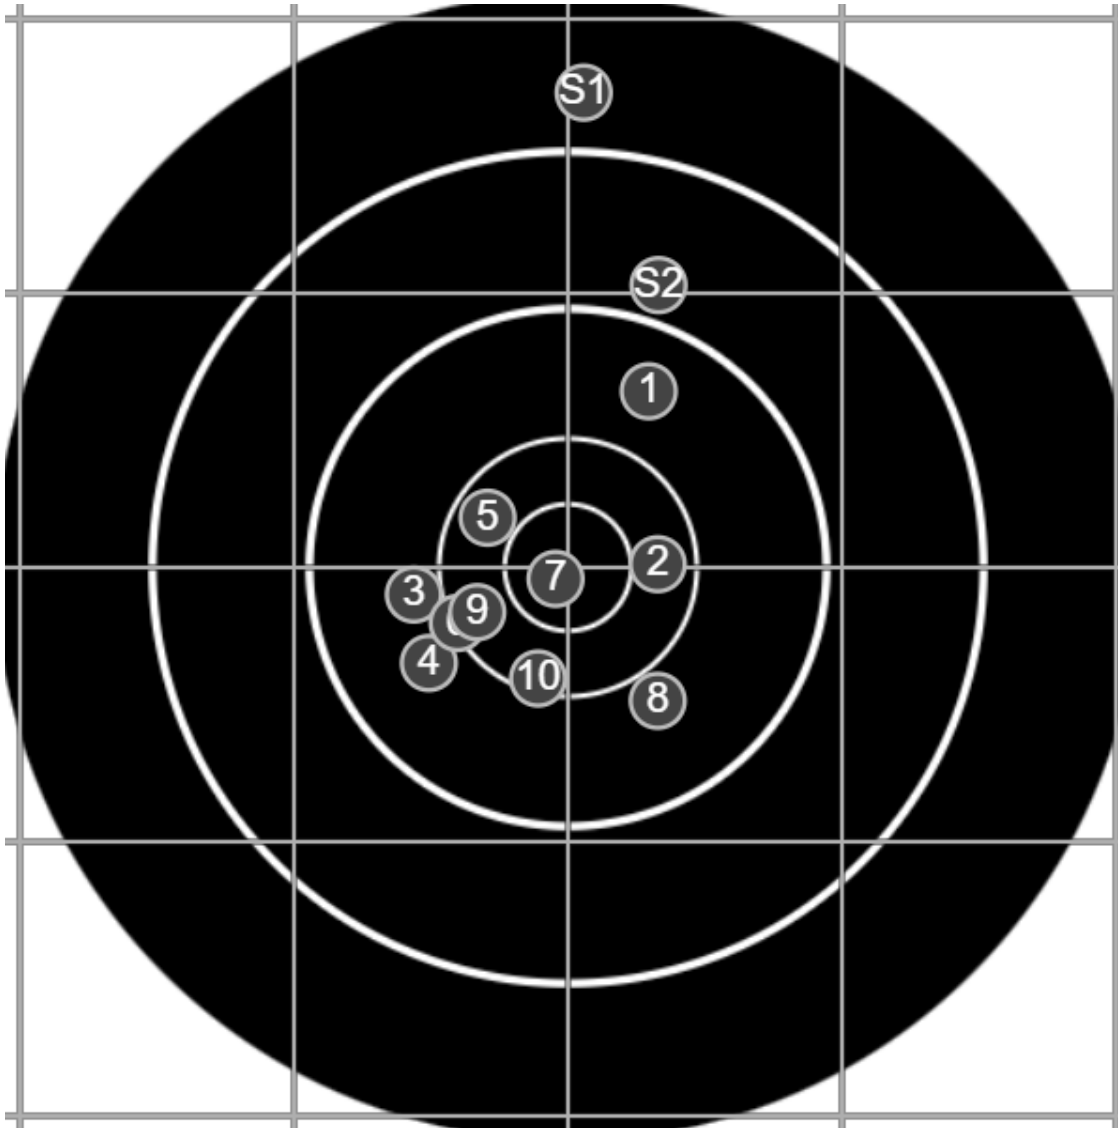

SILVER MOUNTAIN TARGETS
Made in Canada

true
4/26/2025
1:52:55 PM

BRC Club Shoot
Series 3
900 Yards

BRC T4 [-62]
AU-LR

Group: 339.2 mm
(236.7w x 300.3h)

(F)
Shooter
Jeff Eppleston[m07]

56.1

FINAL
v: 1534, sd: 8.1

BRC T4 [-62]
AU-LR

Group: 207.4 mm
(197.9w x 137.8h)

(F)
Shooter
Jeff Eppleston[m07]

59.4

FINAL
v: 1524, sd: 5.2

#	fps	score
10	1515	6
9	1516	6
8	1523	6
7	1531	X
6	1527	X
5	1521	6
4	1529	X
3	1524	6
2	1530	5
1	1526	X
S2	1526	(5)
S1	1550	(4)