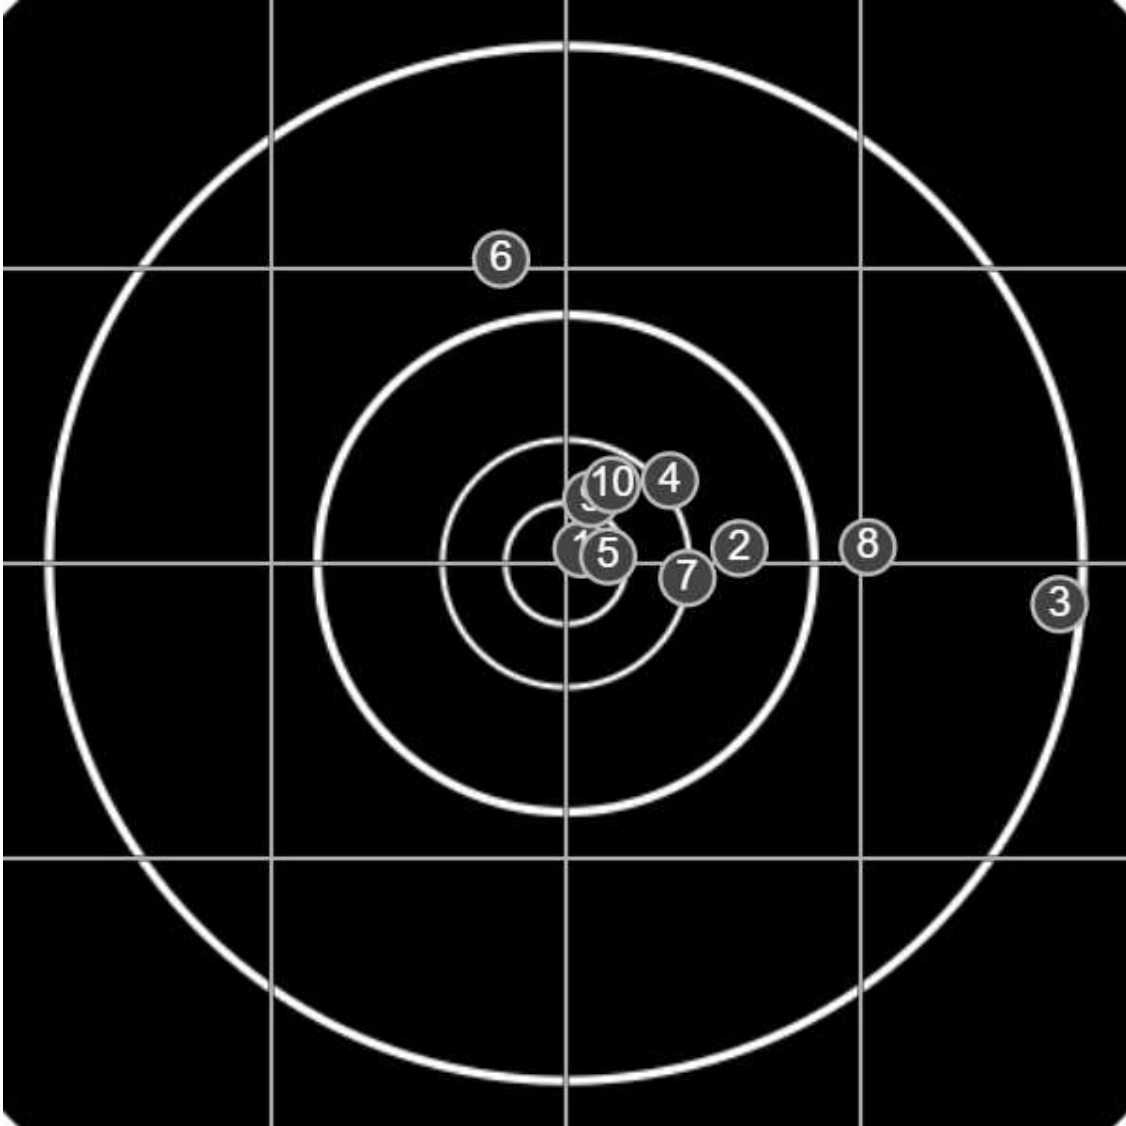

SILVER MOUNTAIN TARGETS
Made in Canada

true
5/10/2025
3:14:19 PM

BRC Series Shoot
Series 4
700yd

BRC T6 [-65]
AU-700y

Group: 415.5 mm
(353.6w x 218.2h)

(Iron)
Shooter
Dennis Lavelle[m04]

47.5

FINAL
v: 1698, sd: 15.8

#	fps	score
10	1721	V
9	1682	SV
8	1693	4
7	1683	V
6	1731	4
5	1685	SV
4	1701	5
3	1687	4
2	1692	5
1	1705	SV
S1	1681	(3)