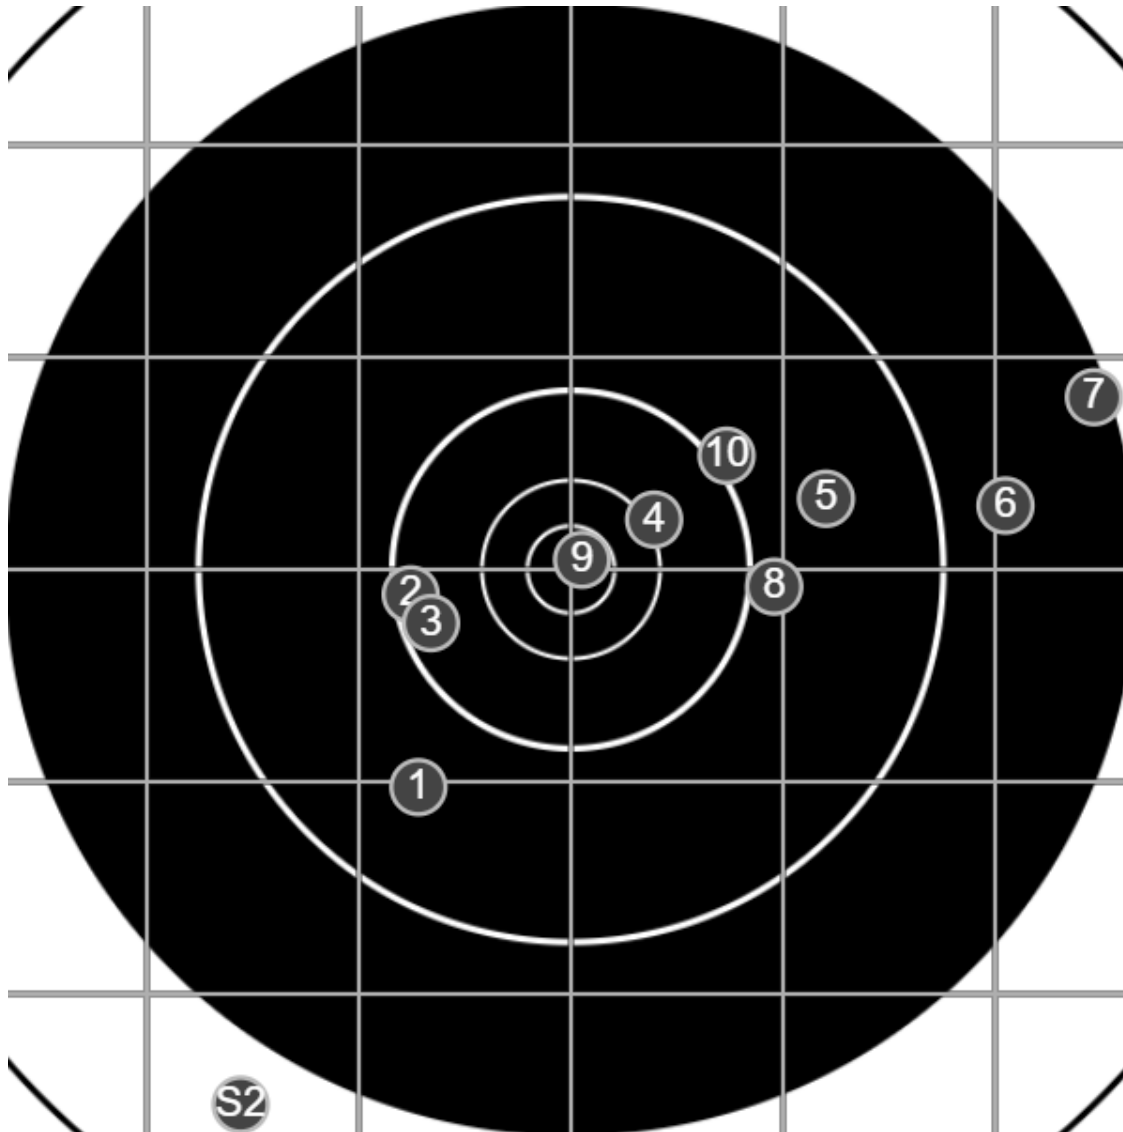

SILVER MOUNTAIN TARGETS
Made in Canada

true
5/10/2025
2:00:45 PM

BRC Series Shoot
Series 4
700yd

BRC T6 [-67]
AU-700y

Group: 685.4 mm
(600.5w x 342.4h)

(Iron)
Shooter
Dennis Lavelle[m04]

42.1

FINAL
v: 1699, sd: 16.7

#	fps	score
10	1708	4
9	1696	SV
8	1683	4
7	1718	3
6	1710	3
5	1717	4
4	1691	5
3	1662	5
2	1696	5
1	1712	4
S2	1694	(2)
S1	1665	(1)