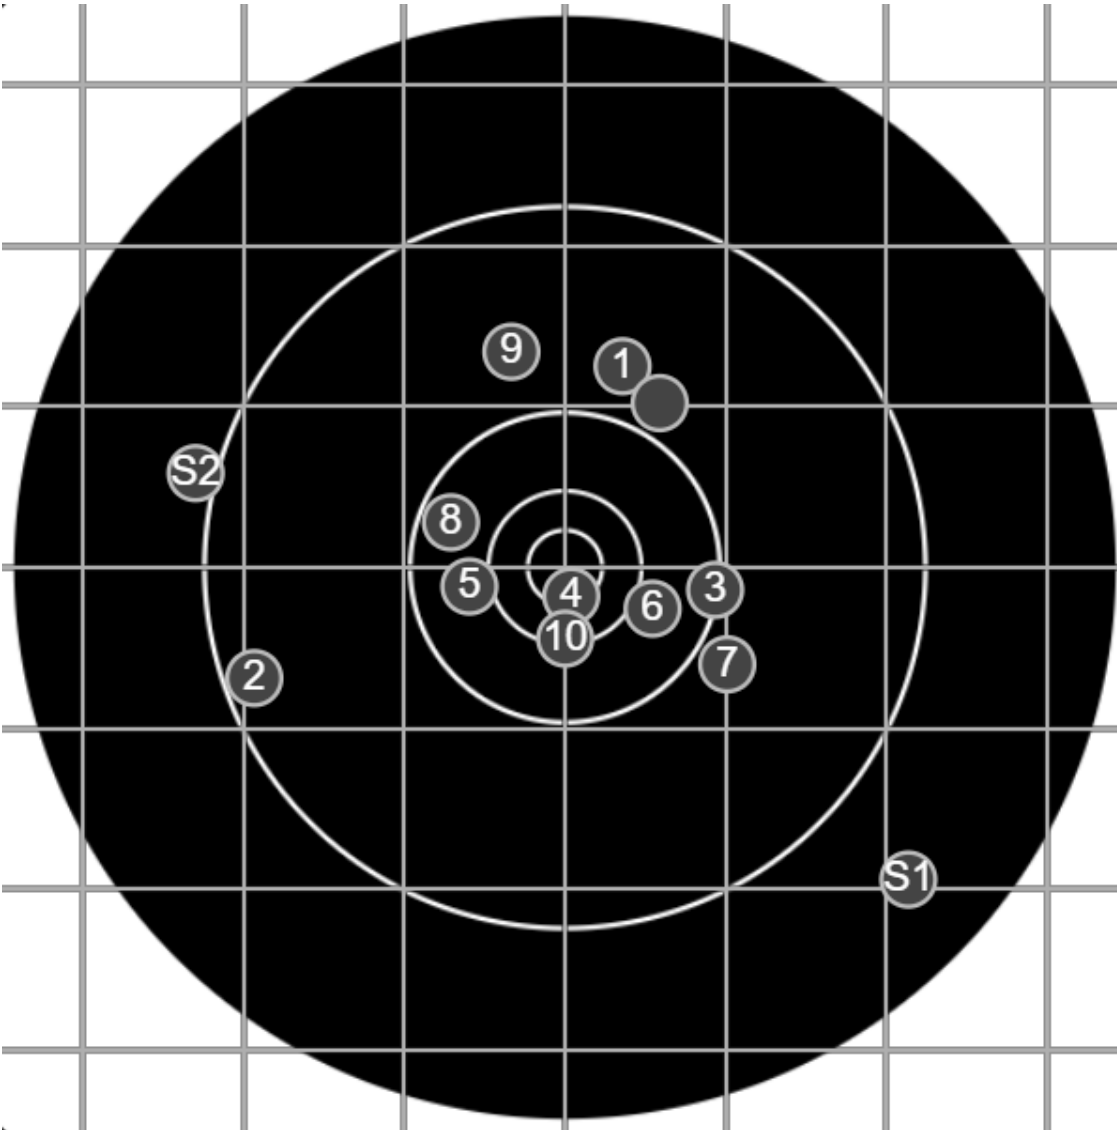

SILVER MOUNTAIN TARGETS
Made in Canada

true
5/3/2025
2:31:12 PM

BRC Series Shoot
Series 4
500yd

BRC T6 [-56]
AU-500y

Group: 398.9 mm
(391.1w x 269.6h)

(Iron)
Shooter
Gordon Shepherd[m02]

46.2
FINAL
v: 2003, sd: 8.9

#	fps	score
10	2010	V
9	2009	4
8	1986	5
7	1999	4
6	1999	5
5	2000	5
4	1993	SV
3	2004	5
	2009	4
2	2014	4
1	2015	4
S2	2002	(3)
S1	1965	(3)