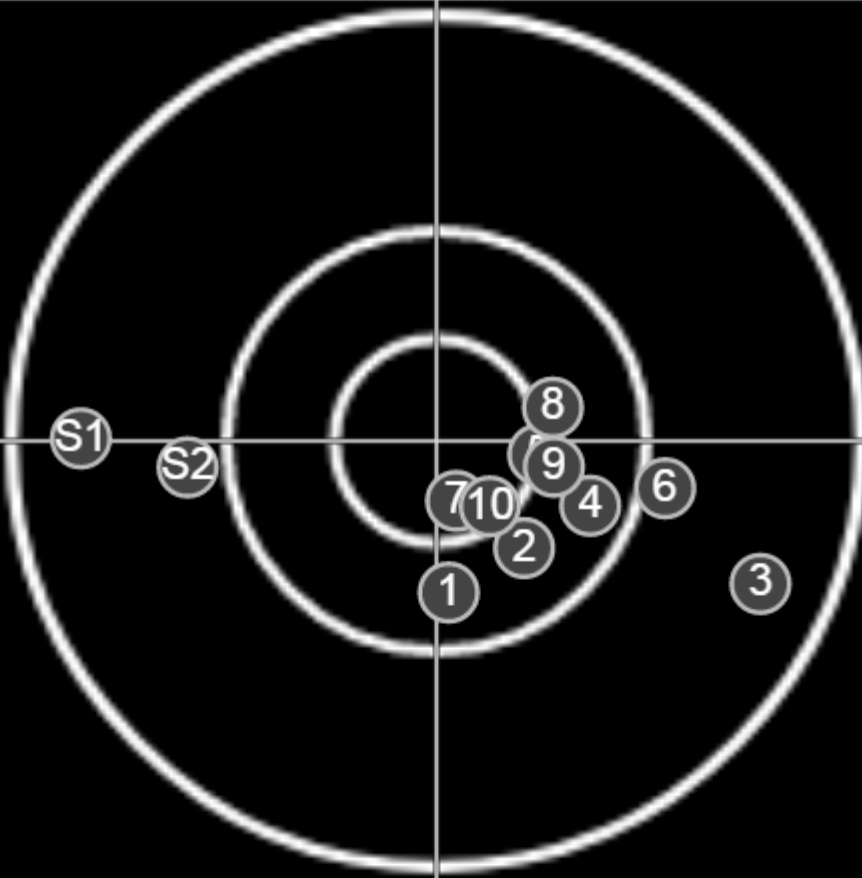

BRC Club Shoot
J Sibera Trophy
500yards

BRC T4 [-56] OK
AU-500y

Group: 95.0 mm
(93.9w x 55.6h)

(F)Colin Howell[10]

58.4

FINAL

v: 2002, sd: 10.0

#	fps	score
10	2009	X
9	1988	X
8	1992	6
7	2000	X
6	2001	5
5	2014	X
4	2006	6
3	1985	5
2	2004	6
1	2015	6
S2	1979	(5)
S1	1987	(5)