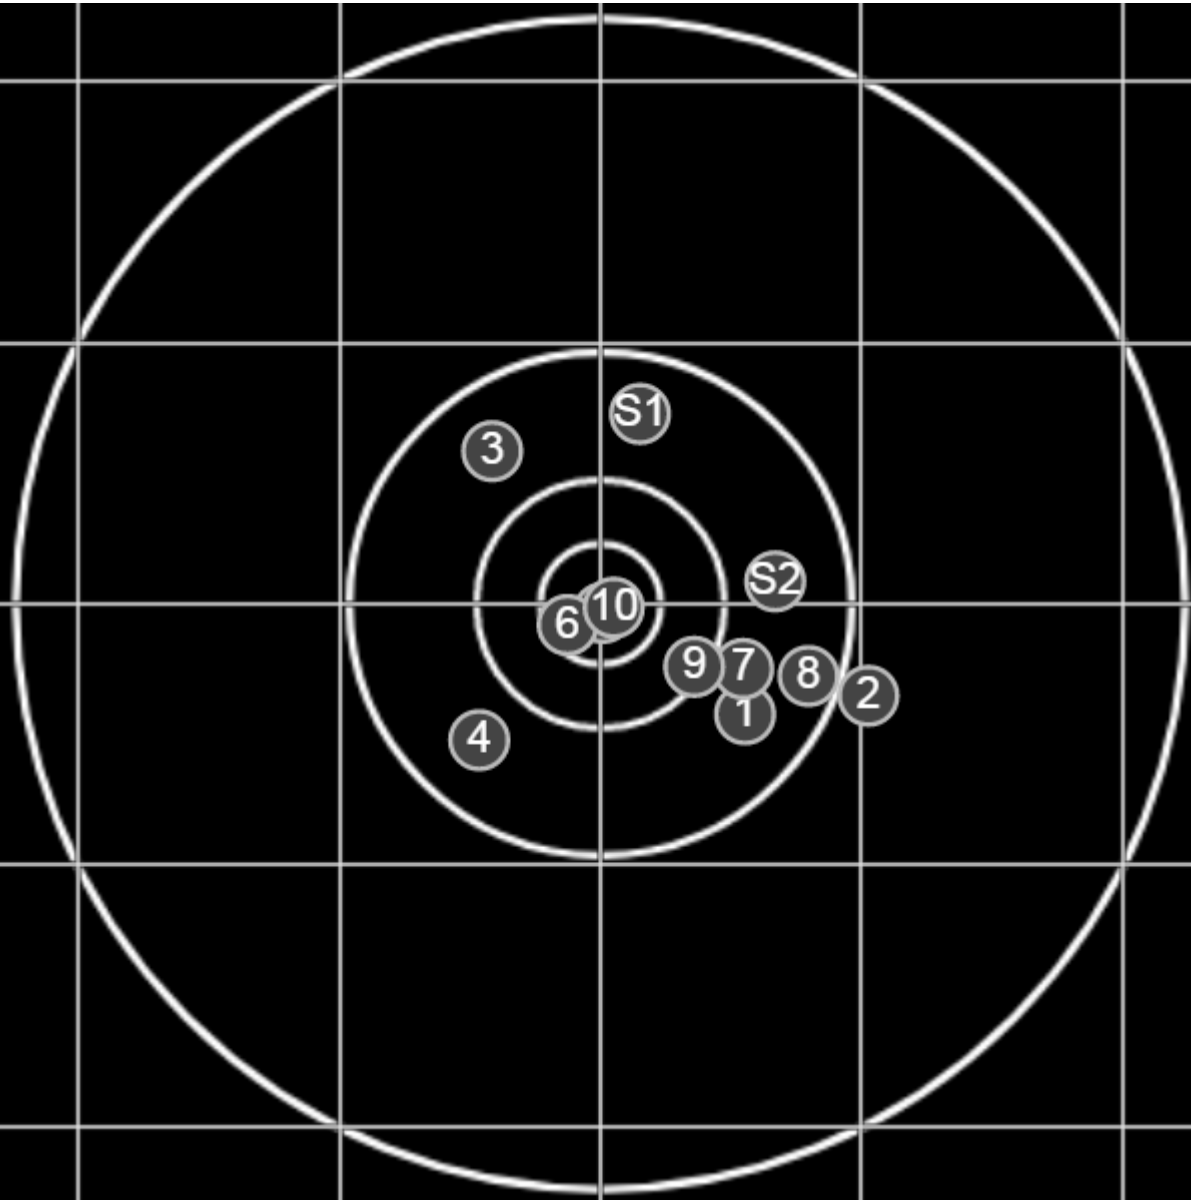

v: 1986, sd: 47.5

#	fps	score
10	1948	6
9	1970	6
8	1985	X
7	1952	X
6	2120	5
5	2004	6
4	1968	5
3	1971	5
2	1959	X
1	1979	6
S2	1952	(4)
S1	1948	(4)

**SILVER
MOUNTAIN
TARGETS**
Made in Canada

true
Sat Jun 15 2019
14:53:19

BRC Club Shoot
F A Wilde Trophy
500yards

BRC T5
AU-500y

Group: 228.6 mm
(198.4w x 147.2h)

(F)Colin Howell[10]

53.3

FINAL

v: 1983, sd: 20.5

#	fps	score
10	1998	X
9	1964	6
8	1973	5
7	2021	5
6	1985	X
5	1991	X
4	1995	5
3	1994	5
2	1955	4
1	1953	5*
S2	1999	(5)
S1	2004	(5)