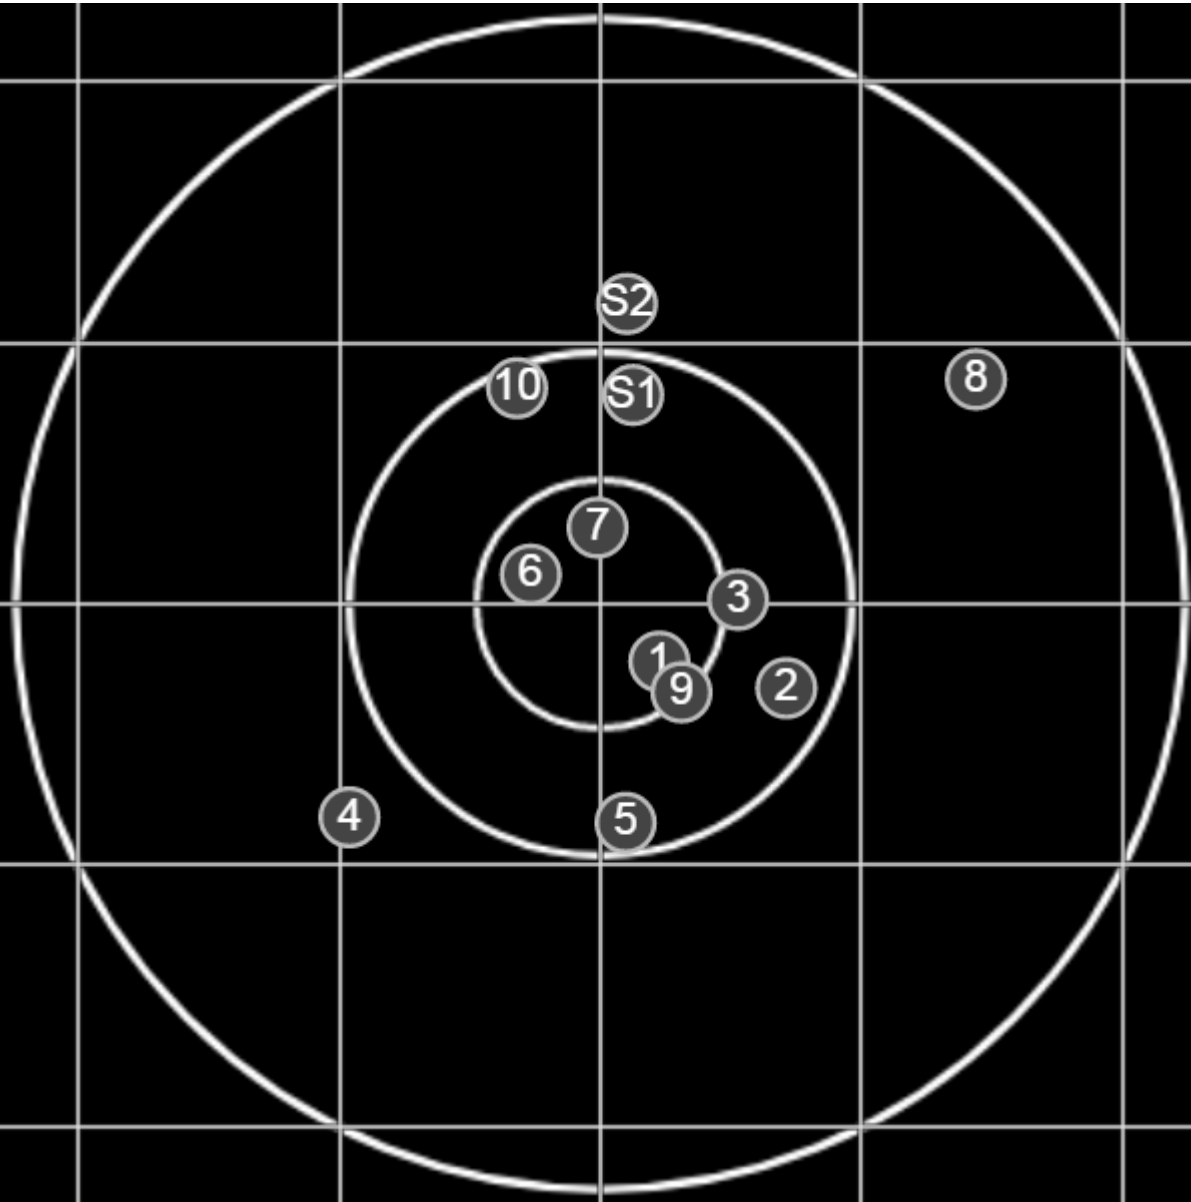

**SILVER
MOUNTAIN
TARGETS**
Made in Canada

true
Sat Jun 15 2019
14:34:38

BRC Club Shoot
F A Wilde Trophy
500yards

BRC T6
AU-500y

Group: 267.8 mm
(246.8w x 235.4h)

(Iron)Graeme
Bright[1]

47.2

FINAL

v: 1970, sd: 11.5

#	fps	score
10	1990	5
9	1956	V
8	1978	5
7	1970	4
6	1956	4
5	1953	4
4	1977	5
3	1969	5
2	1980	V
1	1968	5
S1	1936	(4)

**SILVER
MOUNTAIN
TARGETS**
Made in Canada

true
Sat Jun 15 2019
15:13:22

BRC Club Shoot
F A Wilde Trophy
500yards

BRC T6
AU-500y

Group: 389.5 mm
(319.4w x 225.8h)

(Iron)Graeme
Bright[1]

48.4

FINAL
v: 1970, sd: 18.5

#	fps	score
10	1993	5
9	1986	V
8	1946	4
7	1963	V
6	1960	V
5	1958	5
4	1974	4
3	1953	5
2	1959	5
1	2006	V
S2	1930	(4)
S1	2006	(5)