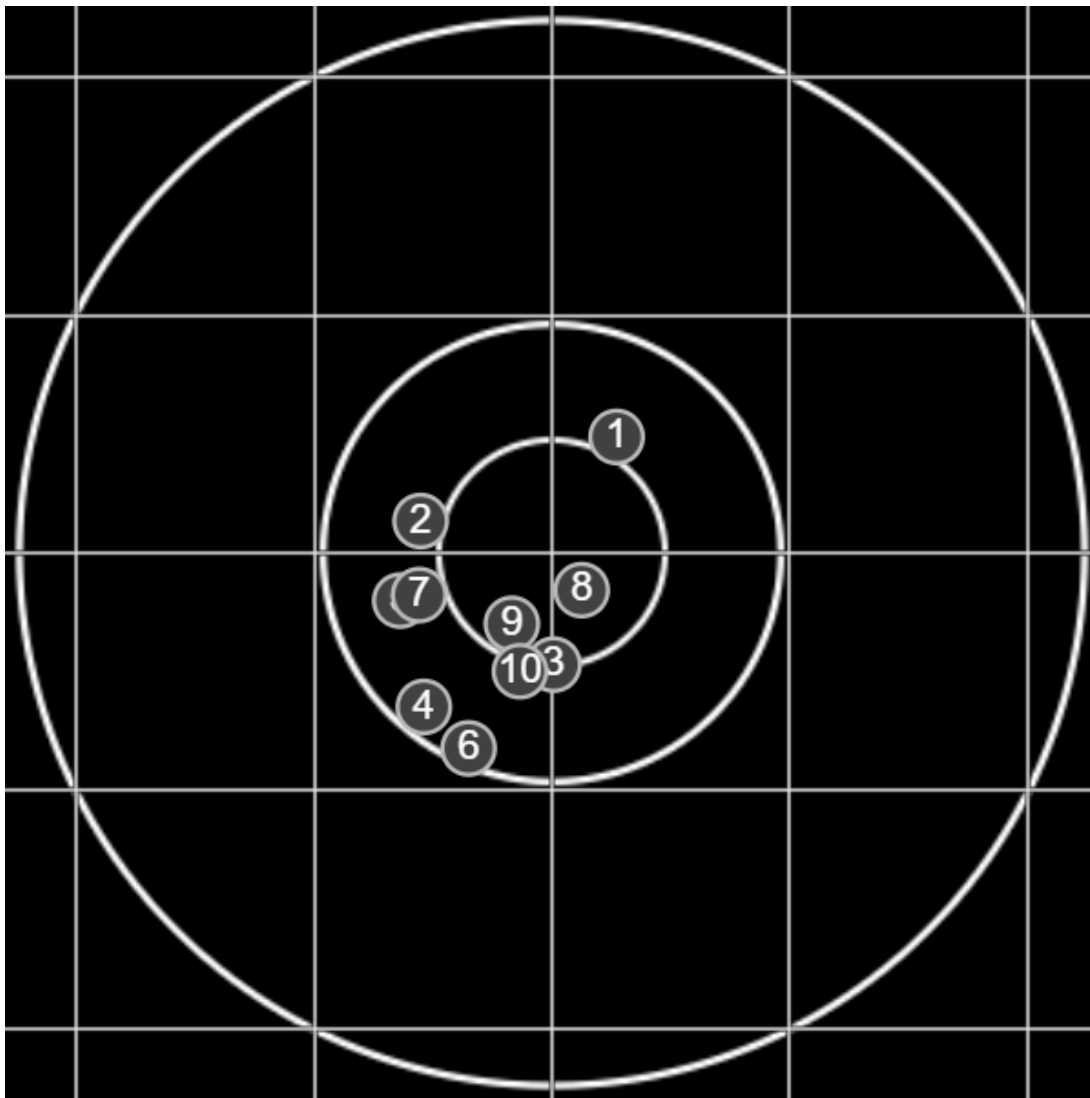

**SILVER
MOUNTAIN
TARGETS**
Made in Canada

true
15/06/2024
2:29:34 pm

BRC Club Shoot
Series 1
500 yards

BRC T4 [-58]
AU-500y

Group: 178.3 mm
(143.8w x 164.7h)

(Iron)
Shooter
Dennis Lavelle [m04]

50.5

FINAL
v: 2043, sd: 12.8

#	fps	score
10	2037	V
9	2031	5
8	2022	5
7	2072	V
6	2036	V
5	2044	5
4	2041	V
3	2049	5
2	2054	5
1	2046	V
S1	1998	(4)

**SILVER
MOUNTAIN
TARGETS**
Made in Canada

true
15/06/2024
3:27:59 pm

BRC Club Shoot
Series 1
500 yards

BRC T4 [-58]
AU-500y

Group: 193.0 mm
(121.1w x 174.3h)

(Iron)
Shooter
Dennis Lavelle [m04]

50.4

FINAL
v: 2048, sd: 15.6

#	fps	score
10	2017	V
9	2045	V
8	2037	V
7	2054	5
6	2055	5
5	2056	5
4	2078	5
3	2055	V
2	2033	5
1	2047	5