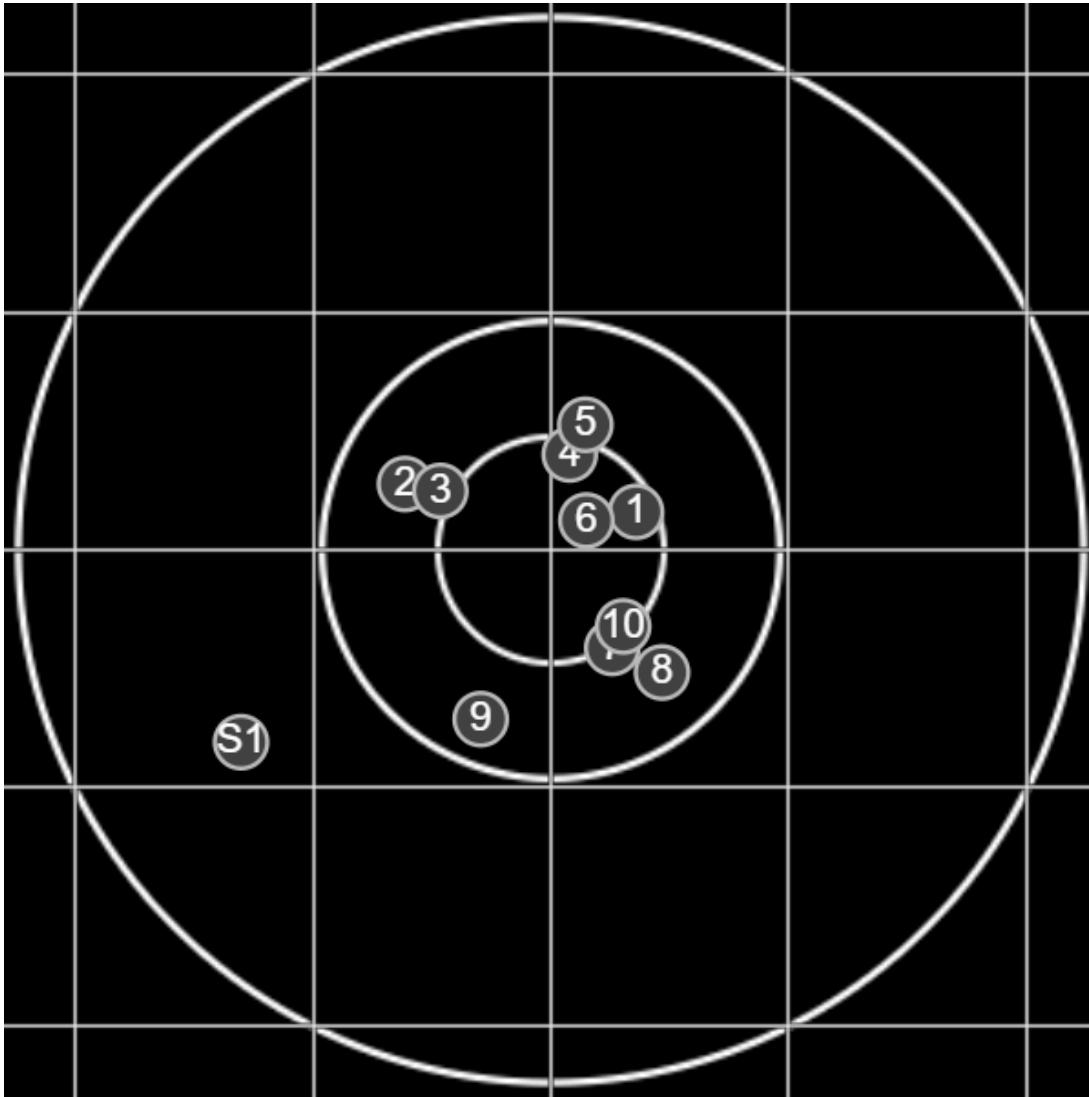

**SILVER
MOUNTAIN
TARGETS**
Made in Canada

true
15/06/2024
2:29:34 pm

BRC Club Shoot
Series 1
500 yards

BRC T4 [-58]
AU-500y

Group: 178.3 mm
(143.8w x 164.7h)

(Iron)
Shooter
Dennis Lavelle [m04]

50.5

FINAL
v: 2043, sd: 12.8

#	fps	score
10	2037	V
9	2031	5
8	2022	5
7	2072	V
6	2036	V
5	2044	5
4	2041	V
3	2049	5
2	2054	5
1	2046	V
S1	1998	(4)

**SILVER
MOUNTAIN
TARGETS**
Made in Canada

true
15/06/2024
3:27:59 pm

BRC Club Shoot
Series 1
500 yards

BRC T4 [-58]
AU-500y

Group: 193.0 mm
(121.1w x 174.3h)

(Iron)
Shooter
Dennis Lavelle [m04]

50.4

FINAL
v: 2048, sd: 15.6

#	fps	score
10	2017	V
9	2045	V
8	2037	V
7	2054	5
6	2055	5
5	2056	5
4	2078	5
3	2055	V
2	2033	5
1	2047	5