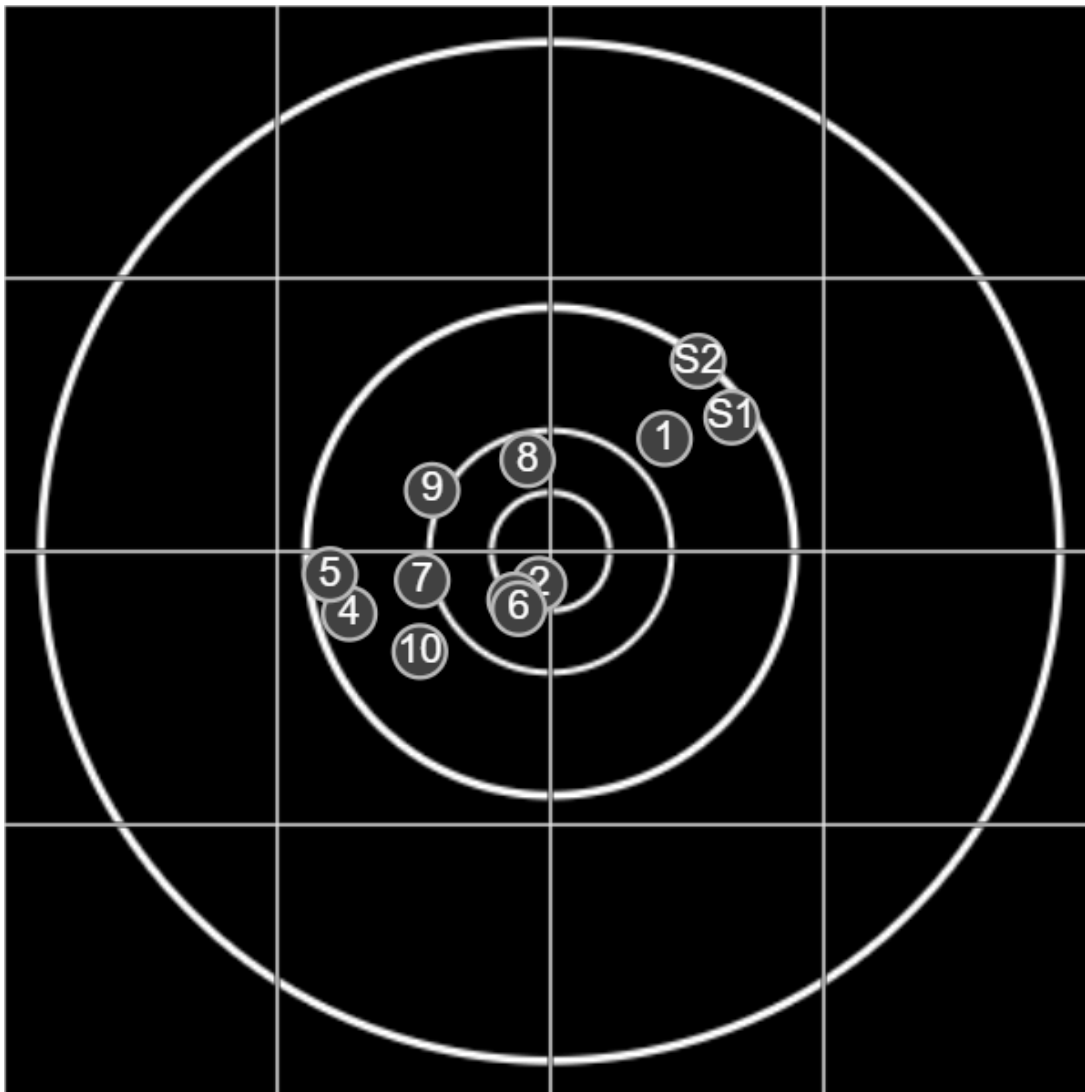

**SILVER  
MOUNTAIN  
TARGETS**  
Made in Canada

true  
22/06/2024  
1:10:09 pm

**BRC Club Shoot**  
Series 1  
600 yards

**BRC T4 [-56]**  
AU-600y

Group: 211.1 mm  
(195.6w x 124.4h)

(F)  
**Shooter**  
Colin Howell [m10]

**54.3**

**FINAL**  
v: 1965, sd: 11.7

#	fps	score
10	1965	5
9	1973	5
8	1960	6
7	1955	5
6	1937	X
5	1963	5
4	1974	5
3	1983	X
2	1964	X
1	1970	5
S2	1957	(5)
S1	1914	(5)

**SILVER  
MOUNTAIN  
TARGETS**  
Made in Canada

true  
22/06/2024  
2:29:50 pm

**BRC Club Shoot**  
Series 1  
600 yards

**BRC T4 [-56]**  
AU-600y

Group: 267.2 mm  
(264.7w x 103.0h)

(F)  
**Shooter**  
Colin Howell [m10]

**53.0**

**FINAL**  
v: 1980, sd: 29.9