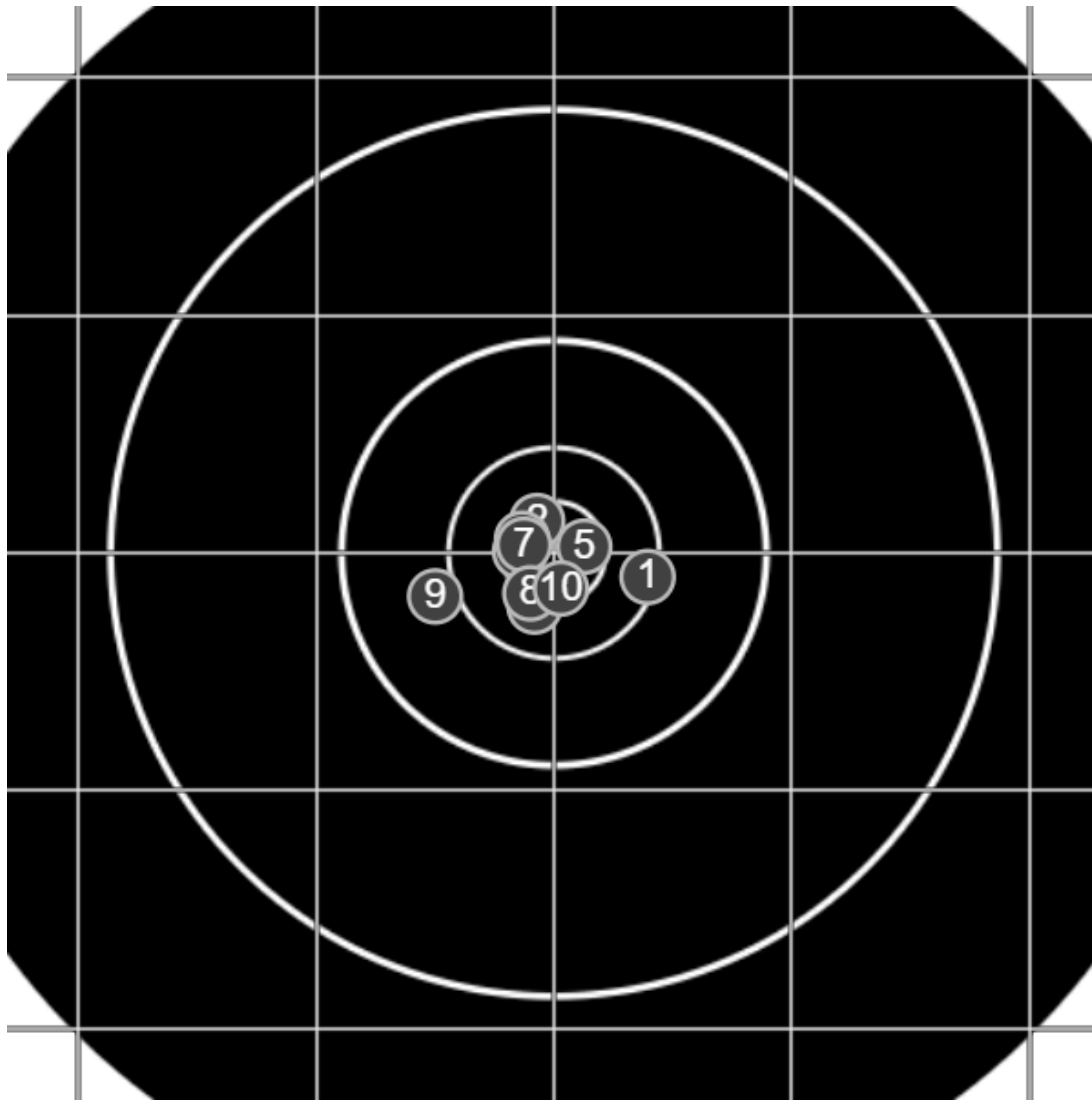

**SILVER
MOUNTAIN
TARGETS**
Made in Canada

true
25/05/2024
3:27:10 pm

BRC Club Shoot
Series 4
600 yards

BRC T6 [-55]
AU-600y

Group: 143.3 mm
(142.7w x 57.4h)

(F)
Shooter
Geoff Willis [m06]

59.8

FINAL
v: 1968, sd: 5.8